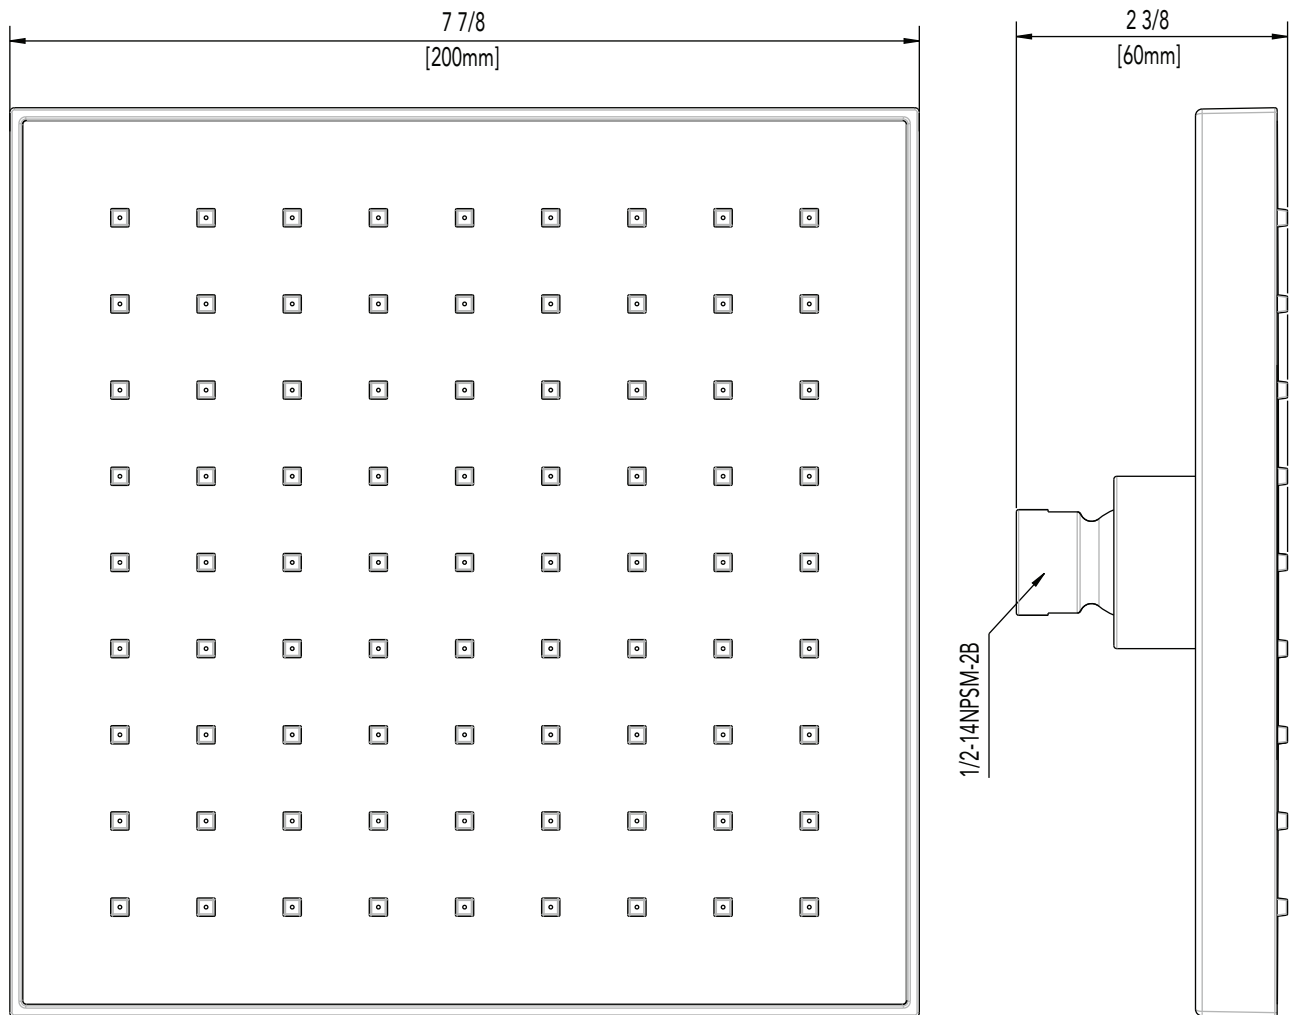

MISENO

MISENO COLLECTION

SINGLE FUNCTION SHOWERHEAD

Product Codes:

MNOSH625CP (polished chrome)

MNOSH625BN (brushed nickel)

MNOSH625ORB (oil rubbed bronze)