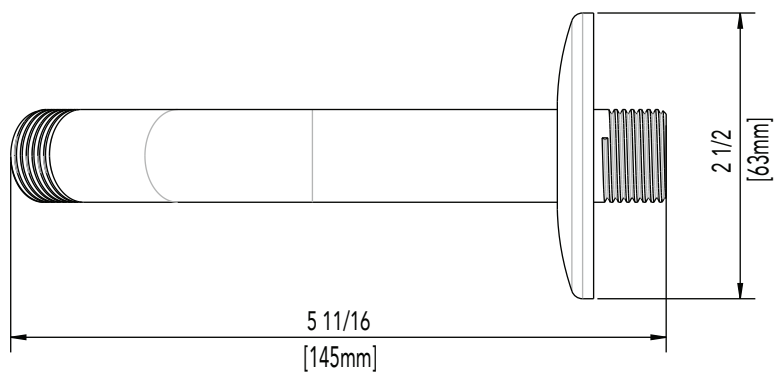

MISENO

MISENO COLLECTION

SINGLE FUNCTION SHOWERHEAD

Product Codes:

MNOSH625CP (polished chrome)

MNOSH625BN (brushed nickel)

MNOSH625ORB (oil rubbed bronze)

- Single function showerhead (full spray)
- Max flow rate:2.0 GPM at 80 PSI
- Brass ball joint
- Easy clean rubber nozzles
- Easy installation
- Shower arm & flange sold separately
- Lifetime limited warranty
- Meets ANSI:A112.18.1
- cUPC/IAPMO listed