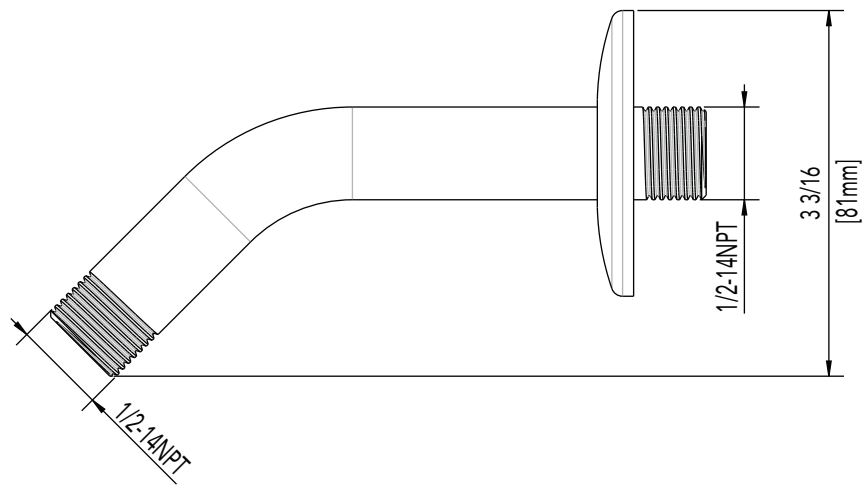

MISENO

MISENO COLLECTION

SINGLE FUNCTION SHOWERHEAD

Product Codes:

MNOSH625CP (polished chrome)

MNOSH625BN (brushed nickel)

MNOSH625ORB (oil rubbed bronze)

- Single function showerhead (full spray)
- Max flow rate:2.0 GPM at 80 PSI
- Brass ball joint
- Easy clean rubber nozzles
- Easy installation
- Shower arm & flange sold separately
- Lifetime limited warranty
- Meets ANSI:A112.18.1
- cUPC/IAPMO listed