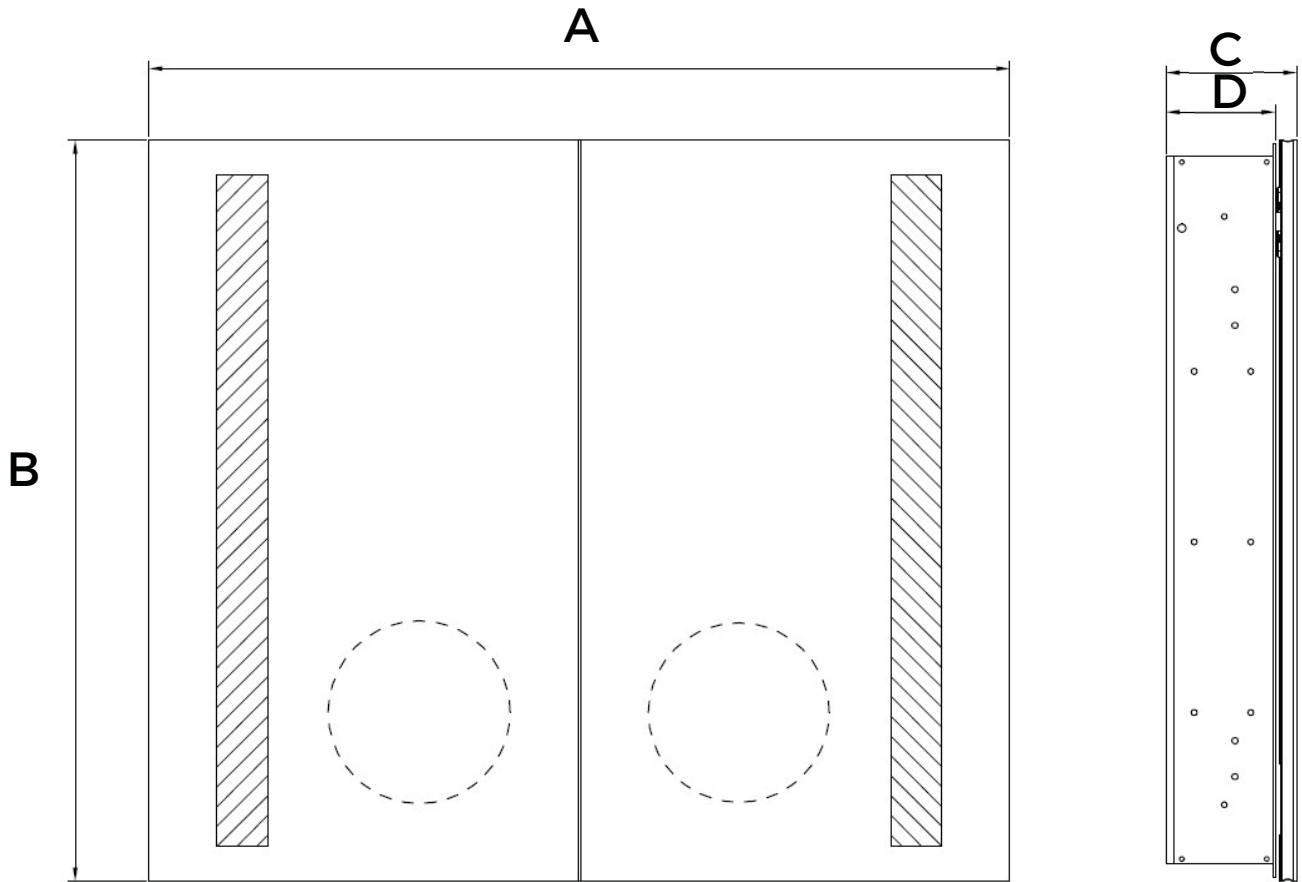

Model #	A	B	C	D	Brightness (Lumen)	Power Consumption (Watt)
MMCR4026LED	40	26	4-1/2	3-13/16	1410	23