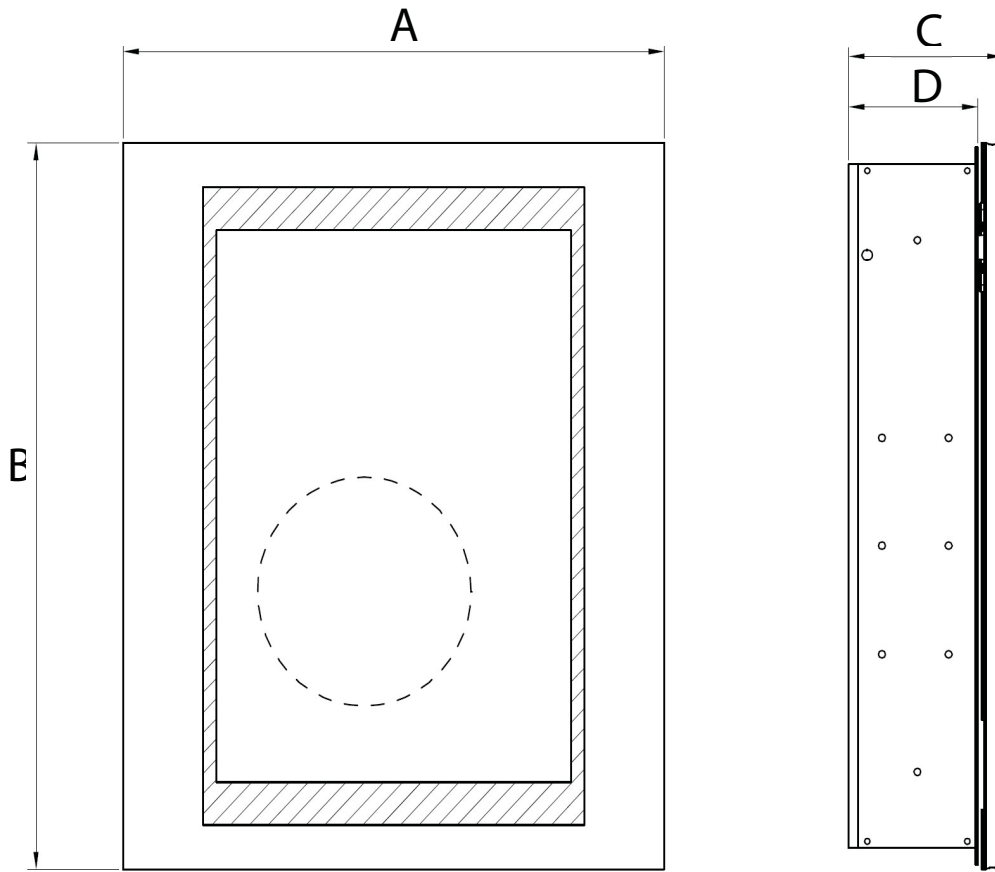

Model: MMCR2026LED-L, MMCR2026LED-R

FEATURES

- Recessed Mounting
- Energy Efficient and Long Lasting LED Lighting
- Aluminum Frame
- Double-side Mirror Door with Built-in 6" Dia. LED Lit Cosmetic Mirror
- 170° Soft-closing Hinges
- Two Adjustable Tempered Glass Shelves
- Rocker Switch
- 3-prong 120V Electrical Outlet
- Mirrored Interior

Model #	A	B	C	D	Brightness (Lumen)	Power Consumption (Watt)
MMCR2026LED-L	20	26	4-1/2	3-13/16	1365	22
MMCR2026LED-R	20	26	4-1/2	3-13/16	1365	22