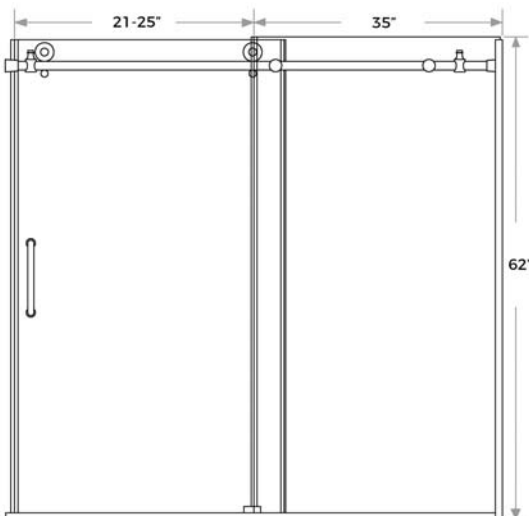

DIMENSIONS & MEASUREMENTS

Installation Notes

THE F.I.A.S.C.O. PROGRAM:

Failure, Incompetence, Accident, Screw-up, Calamity or Oversight? Our F.I.A.S.C.O. program is here to help. We'll replace miscut or damaged headers, bottom rails and transitions free of charge. This is a one-time service per installation. Call us today.