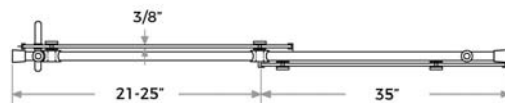

DIMENSIONS & MEASUREMENTS

Installation Notes

THE F.I.A.S.C.O. PROGRAM:

Failure, Incompetence, Accident, Screw-up, Calamity or Oversight? Our F.I.A.S.C.O. program is here to help. We'll replace miscut or damaged headers, bottom rails and transitions free of charge. This is a one-time service per installation. Call us today.