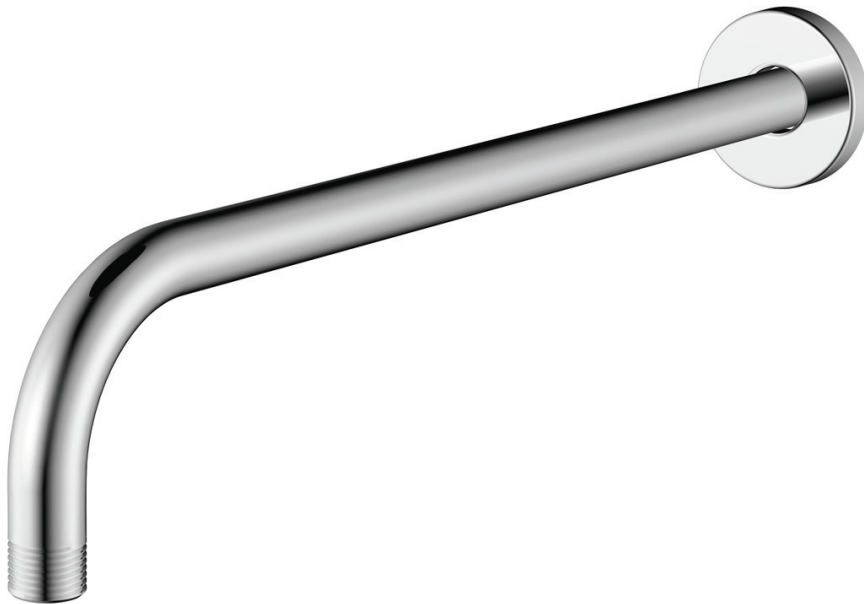

MISENO

MISENO COLLECTION

SHOWER ARM

Product Codes:

MNOSA216CP (polished chrome)

MNOSA216BN (brushed nickel)

MNOSA216ORB (oil rubbed bronze)

- Brass shower arm & flange
- Easy installation
- Lifetime limited warranty
- Meets ANSI:A112.18.1
- cUPC/IAPMO listed

©2016 Ferguson Enterprises, Inc. All Rights Reserved VEN 08/18.

MISENO

MISENO COLLECTION

SHOWER ARM

Product Codes:

MNOSA216CP (polished chrome)

MNOSA216BN (brushed nickel)

MNOSA216ORB (oil rubbed bronze)

MISENO

MISENO COLLECTION

SINGLE FUNCTION SHOWERHEAD

Product Codes:

MNOSH625CP (polished chrome)

MNOSH625BN (brushed nickel)

MNOSH625ORB (oil rubbed bronze)

- Single function showerhead (full spray)
- Max flow rate:2.0 GPM at 80 PSI
- Brass ball joint
- Easy clean rubber nozzles
- Easy installation
- Shower arm & flange sold separately
- Lifetime limited warranty
- Meets ANSI:A112.18.1
- cUPC/IAPMO listed

MISENO

MISENO COLLECTION

Diverter Tub Spout

Product Codes:

MNOTS250CP (polished chrome)

MNOTS250BN (brushed nickel)

MNOTS250ORB (oil rubbed bronze)

- Zinc spout (quick connection)
- Meets ANSI:A112.18.1M
- cUPC/IAPMO listed
- Limited lifetime warranty