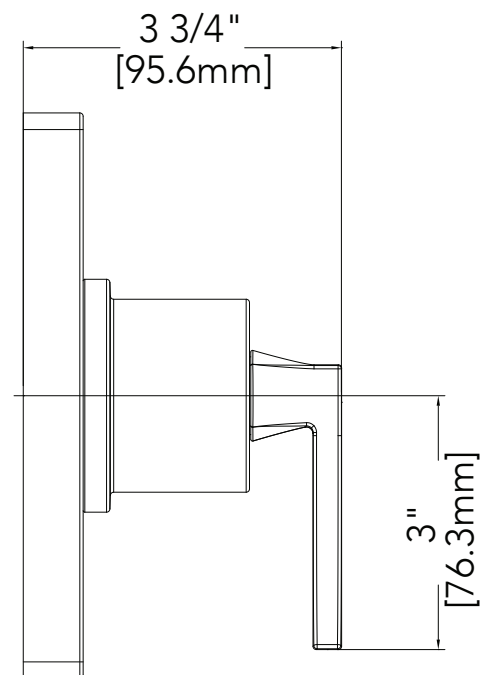

MISENO

MISENO COLLECTION

VALVE ONLY TRIM KIT

Product Codes:

MNOVT650CP (polished chrome)

MNOVT650BN (brushed nickel)

MNOVT650ORB (oil rubbed bronze)