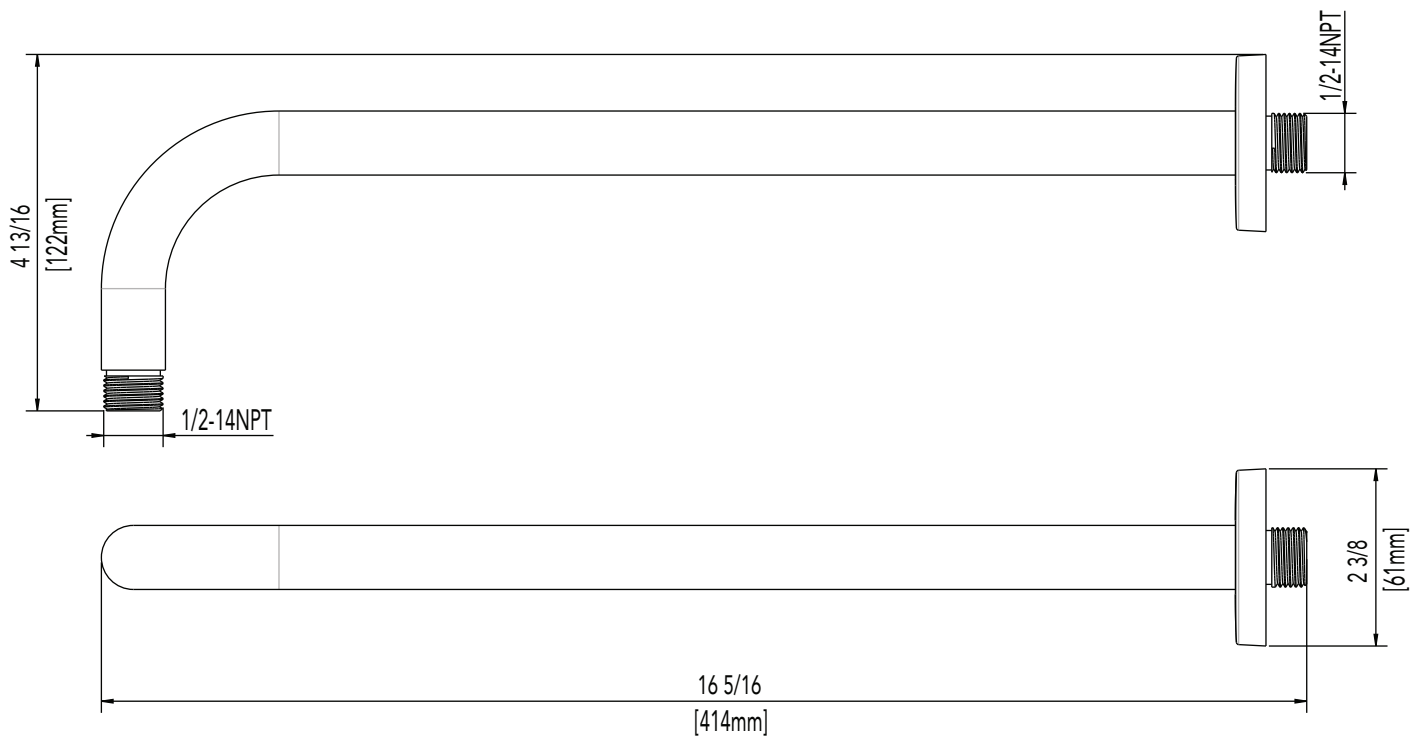

MISENO

MISENO COLLECTION

SINGLE FUNCTION SHOWERHEAD

Product Codes:

MNOSH625CP (polished chrome)

MNOSH625BN (brushed nickel)

MNOSH625ORB (oil rubbed bronze)

- Single function showerhead (full spray)
- Max flow rate:2.0 GPM at 80 PSI
- Brass ball joint
- Easy clean rubber nozzles
- Easy installation
- Shower arm & flange sold separately
- Lifetime limited warranty
- Meets ANSI:A112.18.1
- cUPC/IAPMO listed