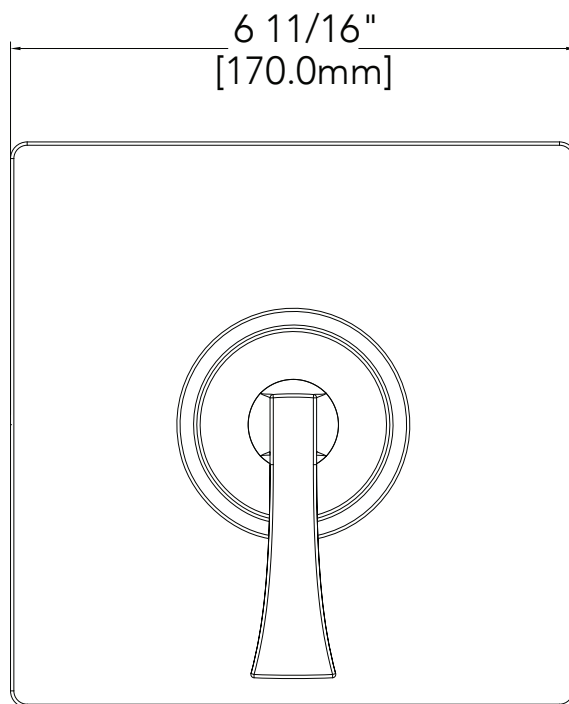

MISENO

MISENO COLLECTION

SINGLE FUNCTION SHOWERHEAD

Product Codes:

MNOSH625CP (polished chrome)

MNOSH625BN (brushed nickel)

MNOSH625ORB (oil rubbed bronze)

- Single function showerhead (full spray)
- Max flow rate:2.0 GPM at 80 PSI
- Brass ball joint
- Easy clean rubber nozzles
- Easy installation
- Shower arm & flange sold separately
- Lifetime limited warranty
- Meets ANSI:A112.18.1
- cUPC/IAPMO listed

MISENO

MISENO COLLECTION

Diverter Tub Spout

Product Codes:

MNOTS250CP (polished chrome)

MNOTS250BN (brushed nickel)

MNOTS250ORB (oil rubbed bronze)

- Zinc spout (quick connection)
- Meets ANSI:A112.18.1M
- cUPC/IAPMO listed
- Limited lifetime warranty