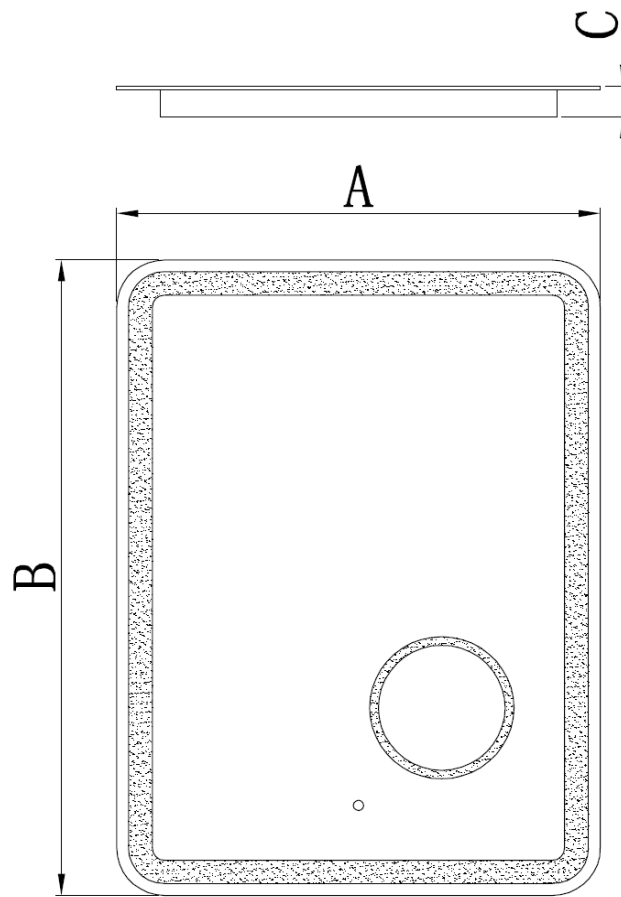

Model #	A	B	C	Brightness (Lumen)	Power Consumption (Watt)
MM2432LEDM	24	32	1 5/8	1800	29
MM3632LEDM	36	32	1 5/8	2190	35
MM4832LEDM	48	32	1 5/8	2550	41
MM6028LEDM	60	28	1 5/8	2790	45

MISENO
Chico, CA 95928

www.miseno.com
(855) 480-2915

infoservice@miseno.com