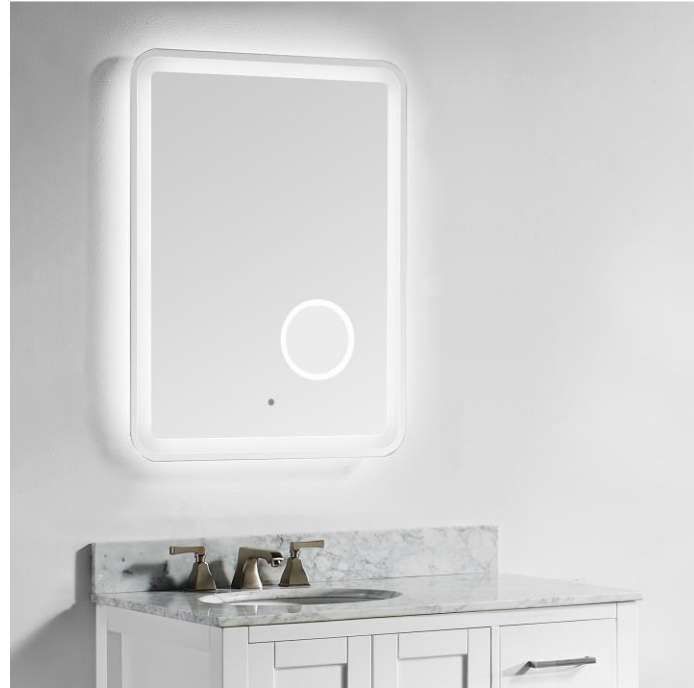

**Model: MM2432LED, MM3632LED, MM4832LED, MM6028LED**

**FEATURES**

- Elegant Rounded Corner Design
- Energy Efficient and Long Lasting LED Lighting
- Frosted pattern on four sides
- Mirror Front IR Sensor Switch
- Built-in 5.5" Dia. LED Lit Magnifier with 3x Magnification
- Durable Aluminum Frame with Steel Back Panel
- Can be Hung in Portrait or Landscape (for MM2432LED and MM3632LED)

**LIGHTING**

- LED (Light-Emitting Diode)
- Average Bulb Life of 50,000 hours
- Color Temperature: 6000K (Daylight)
- Brightness: see page 2
- Power Consumption: see page 2

**SAFETY**

- Safety Backed Mirror
- IP44 Rated