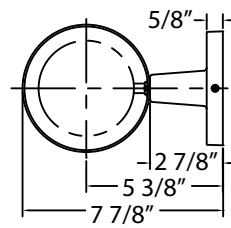

FRONT VIEW

SIDE VIEW

BOTTOM VIEW

MISENO - TIRSO  
2-LT CYLINDER  
MLIT7701-AB