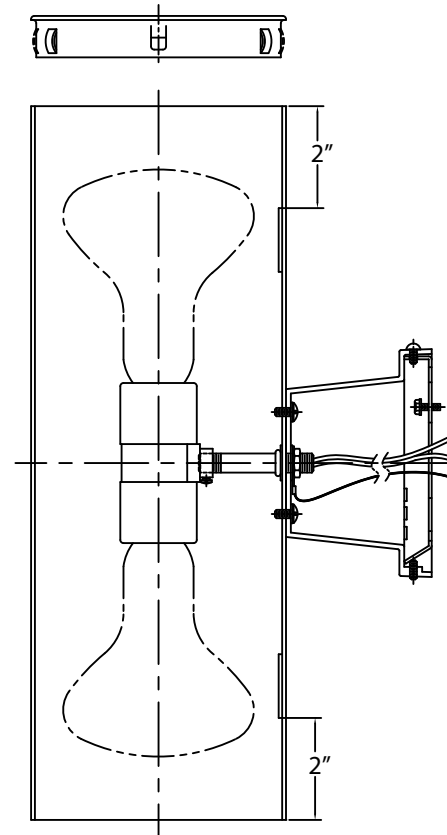

FRONT VIEW

SIDE VIEW

BOTTOM VIEW

MISENO - TIRSO  
2-LT CYLINDER  
MLIT7701-AB