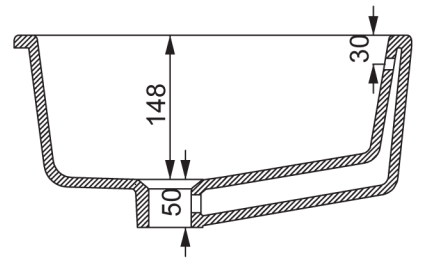

1 year limited warranty. See complete warranty statement for details.
Miseno reserves the right to make specification changes without notice or obligation