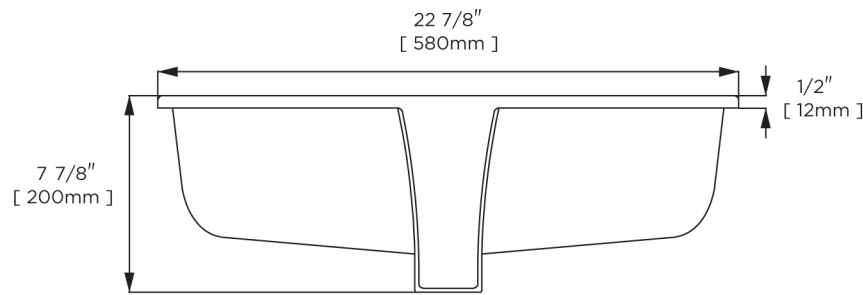

1 year limited warranty. See complete warranty statement for details.
Miseno reserves the right to make specification changes without notice or obligation