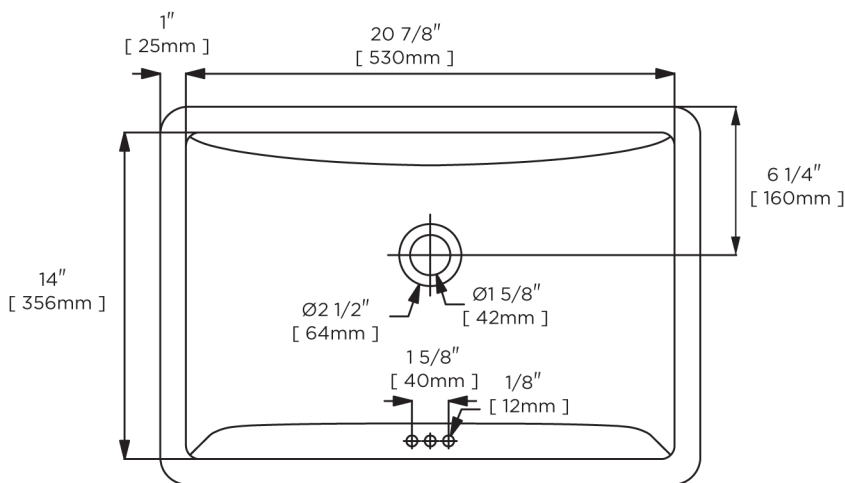

1 year limited warranty. See complete warranty statement for details.
Miseno reserves the right to make specification changes without notice or obligation