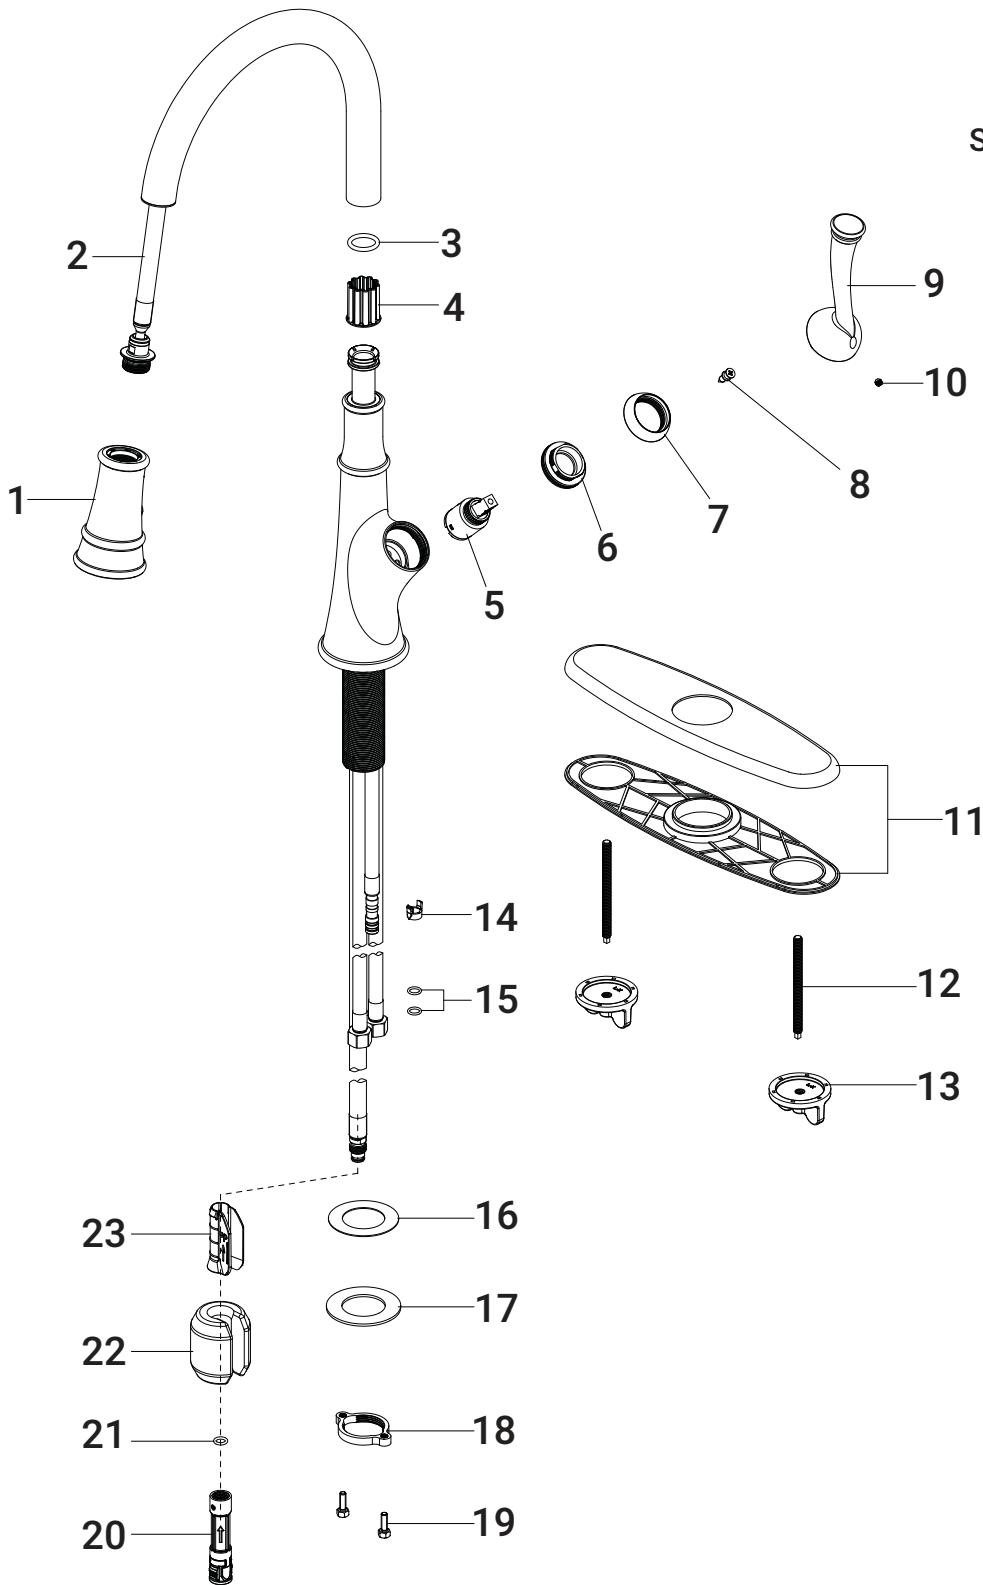

MISENO

MN0351 SINGLE HANDLE KITCHEN FAUCET PARTS BREAKDOWN

No.	Part Name	Part No.
1	Sprayhead	MIRXC3811901
2	Hose	RP70551
3	O-ring	RP60071
4	Wearable ring	RP70380
5	Cartridge	MIR20052

Warranty and Codes

All MISENO faucets have a lifetime limited warranty and meet the following standards: ANSI: A112.18.1M; cUPC/IAPMO listed. Installation, operating, care and maintenance instructions are included.

Distributed Exclusively by Wolseley's North American Division, Ferguson and Wolseley Canada

03/11/16 Rev.A

MISENO

MISENO

MNO351 SINGLE HANDLE KITCHEN FAUCET PARTS BREAKDOWN

No.	Part Name	Part No.
6	Bonnet	RP70550
7	Cap	RP80237*
8	Screw	RP50095
9	Handle	RP13454*
10	Set Screw	RP50002
11	Escutcheon	RP80536*
12	Bolt	RP50137
13	Mounting Nut	RP56109
14	Block	RP70421
15	O-ring	RP60002
16	Plastic Washer	RP64131
17	Metal Washer	RP64111
18	Nut	RP56077
19	Screw	RP50004
20	Quick Connector	RP70479
21	O-ring	RP60089
22	Weight	RP70525
23	Weight Clip	RP64204