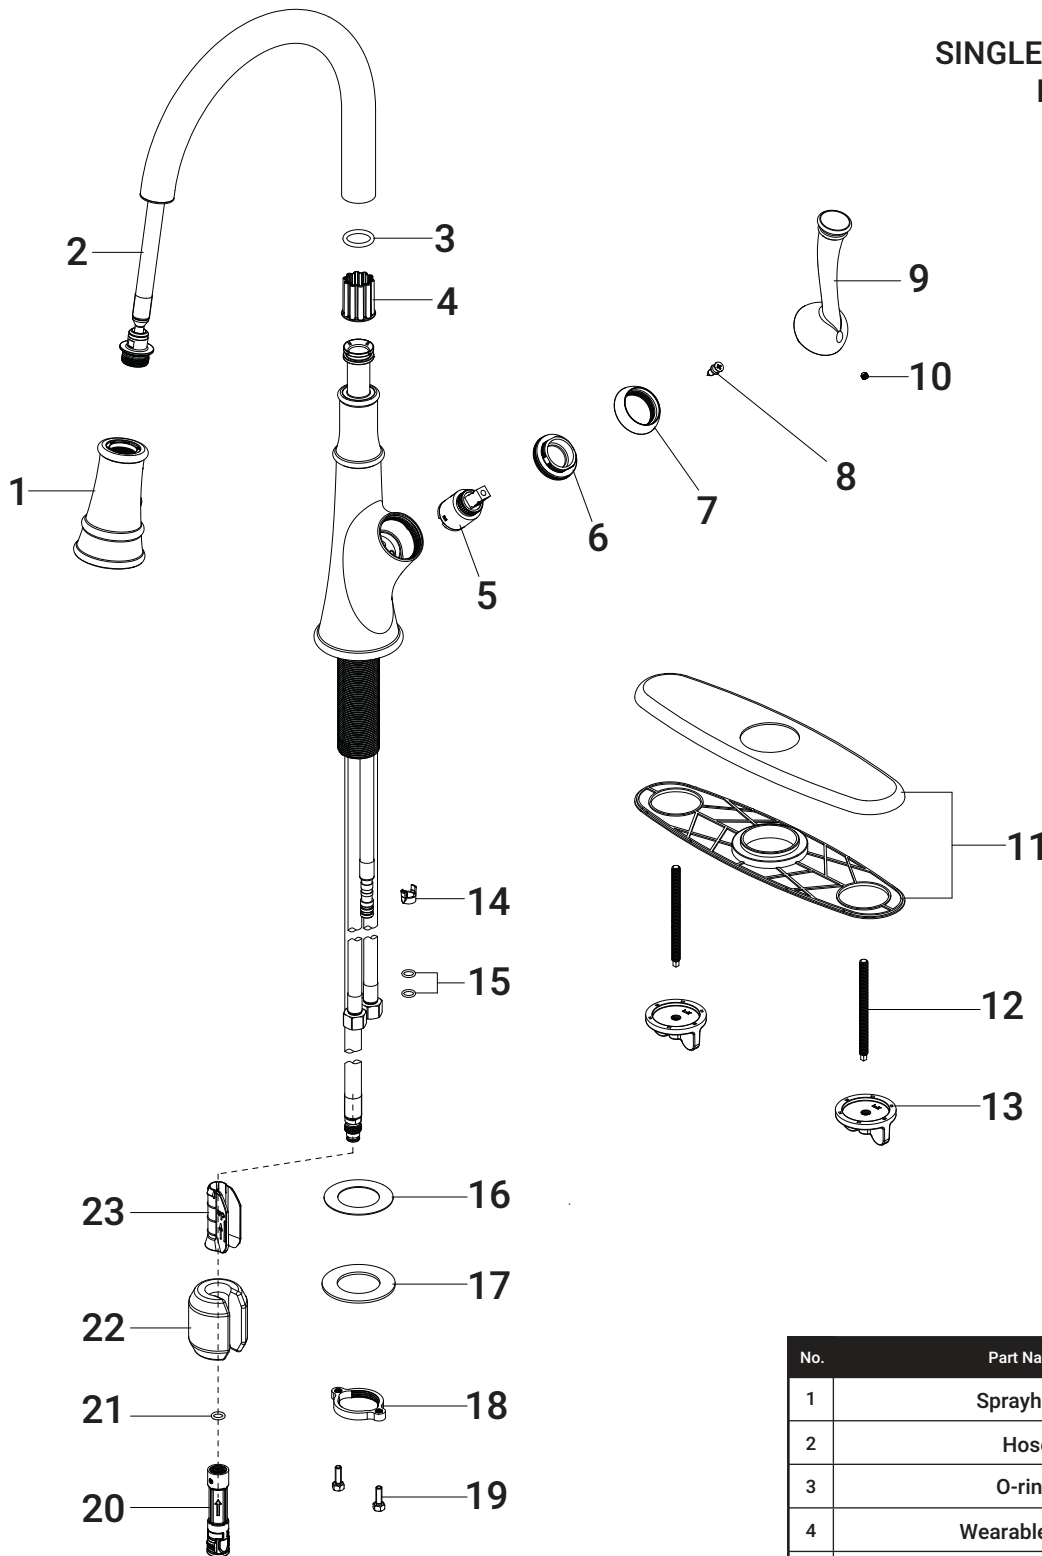

MISENO

MN0351 SINGLE HANDLE KITCHEN FAUCET PARTS BREAKDOWN

No.	Part Name	Part No.
1	Sprayhead	MIRXC3811901
2	Hose	RP70551
3	O-ring	RP60071
4	Wearable ring	RP70380
5	Cartridge	MIR20052

Warranty and Codes

All MISENO faucets have a lifetime limited warranty and meet the following standards: ANSI: A112.18.1M; cUPC/IAPMO listed. Installation, operating, care and maintenance instructions are included.

Distributed Exclusively by Wolseley's North American Division, Ferguson and Wolseley Canada

03/11/16 Rev.A

MISENO

MISENO

MNO351 SINGLE HANDLE KITCHEN FAUCET PARTS BREAKDOWN

No.	Part Name	Part No.
6	Bonnet	RP70550
7	Cap	RP80237*
8	Screw	RP50095
9	Handle	RP13454*
10	Set Screw	RP50002
11	Escutcheon	RP80536*
12	Bolt	RP50137
13	Mounting Nut	RP56109
14	Block	RP70421
15	O-ring	RP60002
16	Plastic Washer	RP64131
17	Metal Washer	RP64111
18	Nut	RP56077
19	Screw	RP50004
20	Quick Connector	RP70479
21	O-ring	RP60089
22	Weight	RP70525
23	Weight Clip	RP64204