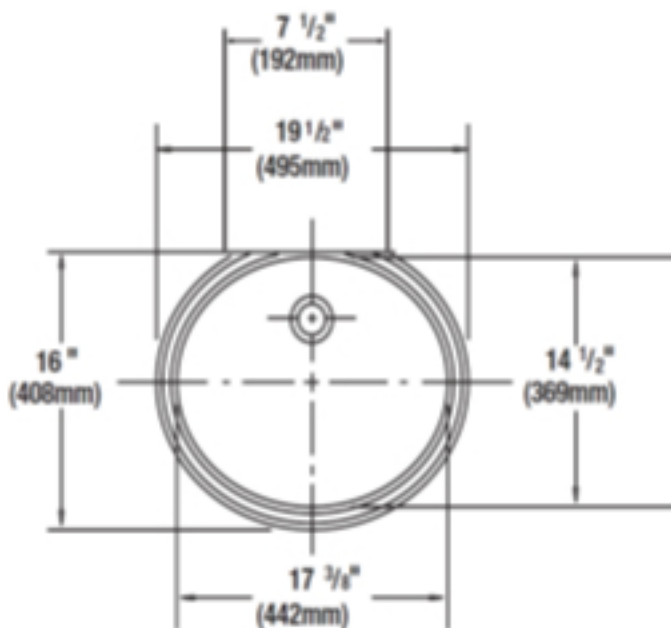

1 year limited warranty. See complete warranty statement for details.
Misenno reserves the right to make specification changes without notice or obligation

For additional assistance or service call: 1-855-480-2915 or visit our website www.misenno.com