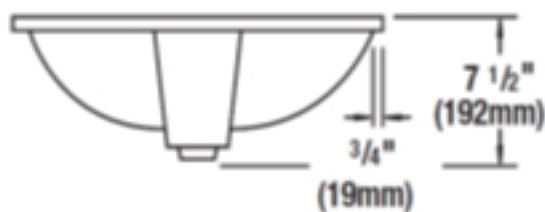

1 year limited warranty. See complete warranty statement for details.
Misenno reserves the right to make specification changes without notice or obligation

For additional assistance or service call: 1-855-480-2915 or visit our website www.misenno.com