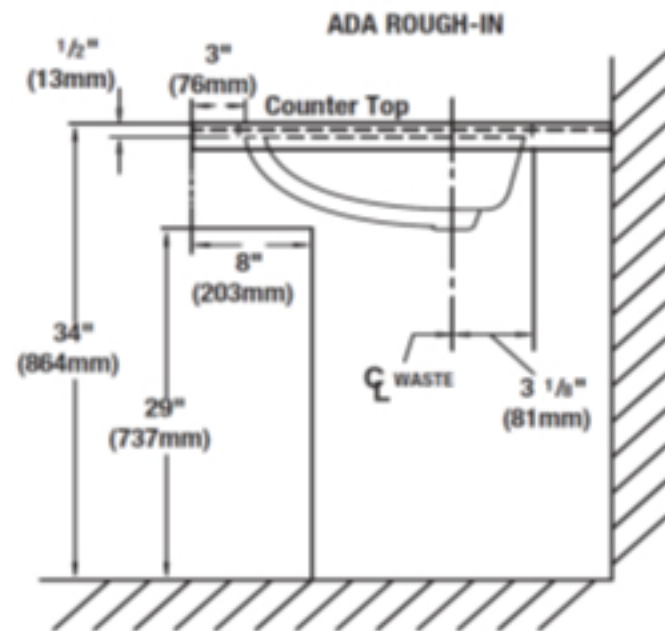

1 year limited warranty. See complete warranty statement for details.
Misenno reserves the right to make specification changes without notice or obligation

For additional assistance or service call: 1-855-480-2915 or visit our website www.misenno.com