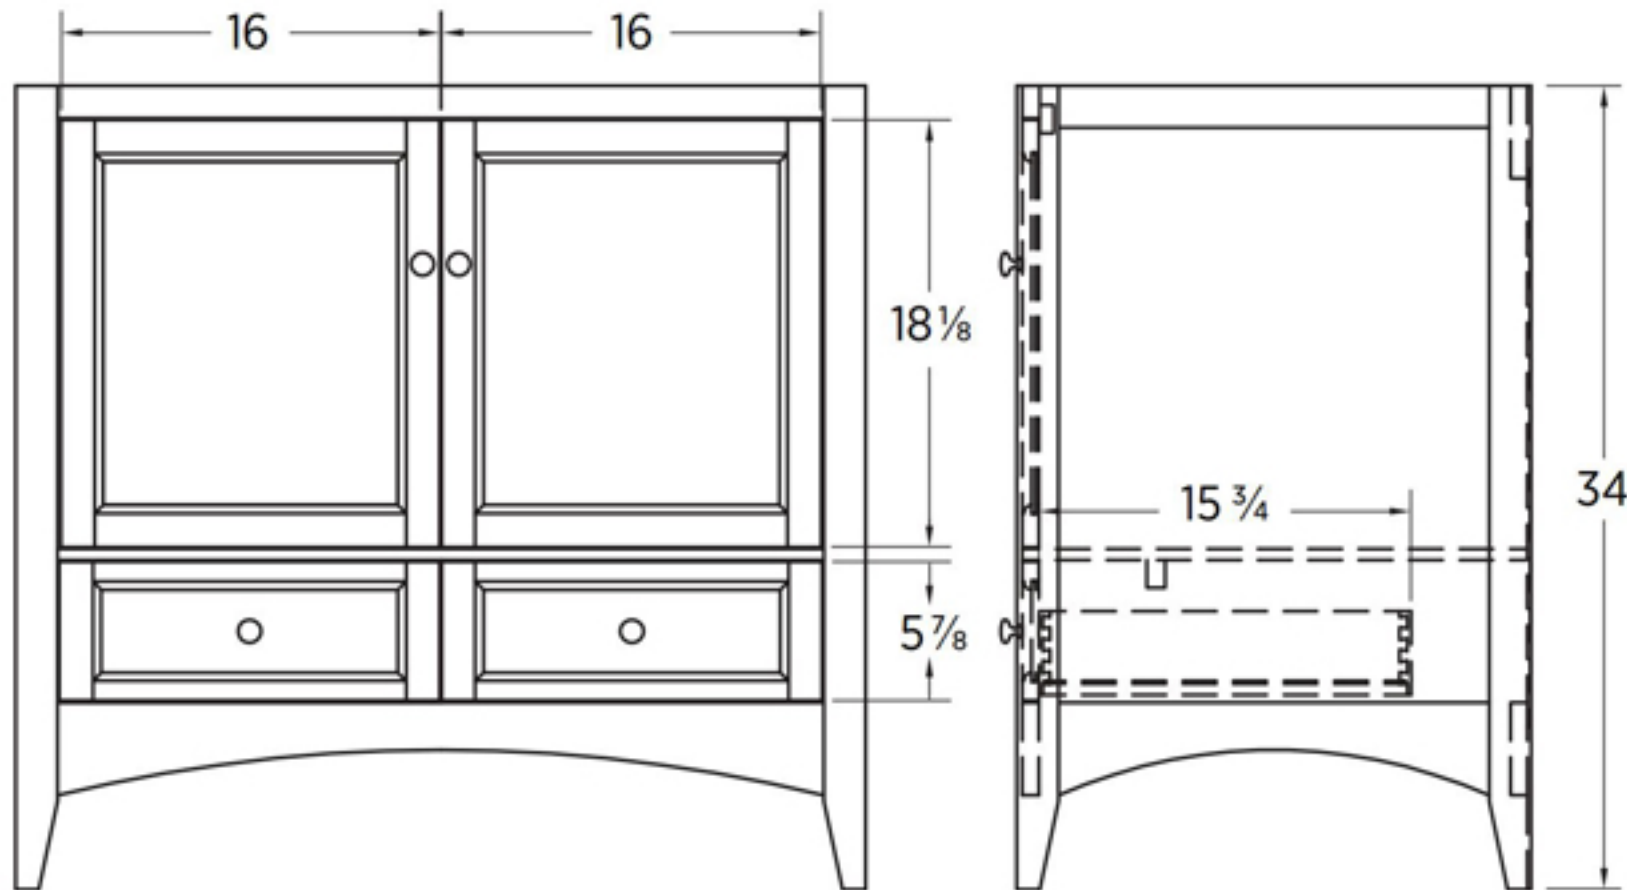

MISENO

— TAKE ME HOME —

In The Box:

- 36" Solid Wood Cabinet
- 37" Granite or Marble Vanity Top
- 18" Undermount Wave Sink
- 27" X 39" Color Matched Mirror

Features:

- Vanity cabinet shipped fully assembled
- Solid wood dovetail drawers
- Shaker style cabinet accents
- Slow close door hinges
- Adjustable leg levelers
- CARB (California Air Resource Board) Compliant