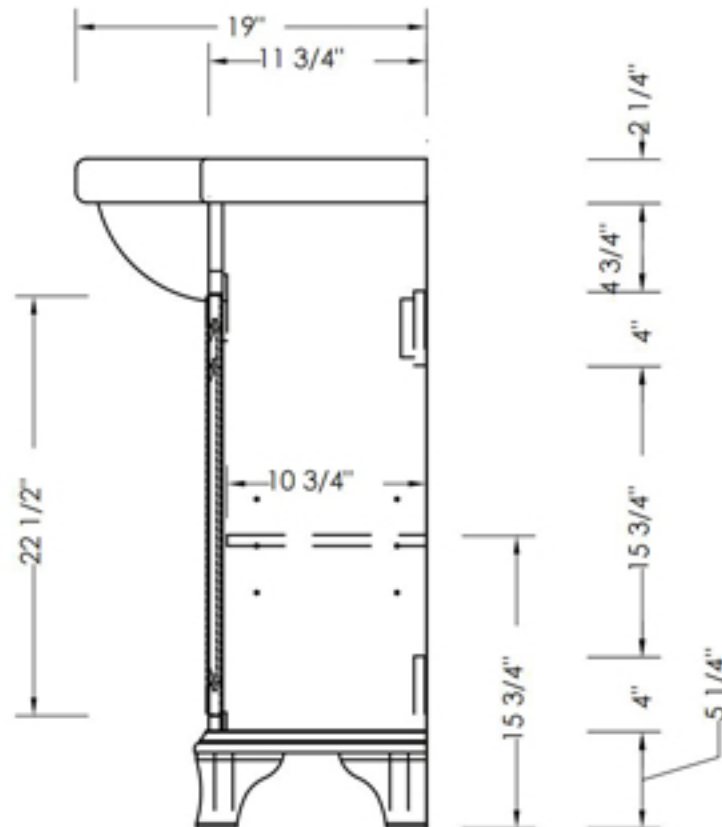

MISENO

— TAKE ME HOME —

In The Box:

- 24" Solid Wood Cabinet
- 25-1/2" Euro Style Ceramic Sink Top
- 24" X 30" Color Matched Mirror

Features:

- Vanity cabinet shipped fully assembled
- Traditional vanity with 2 raised panel doors and 1 interior adjustable shelf
- White European basin, pre-drilled for a 4" faucet
- Adjustable leg levelers
- CARB (California Air Resource Board) Compliant