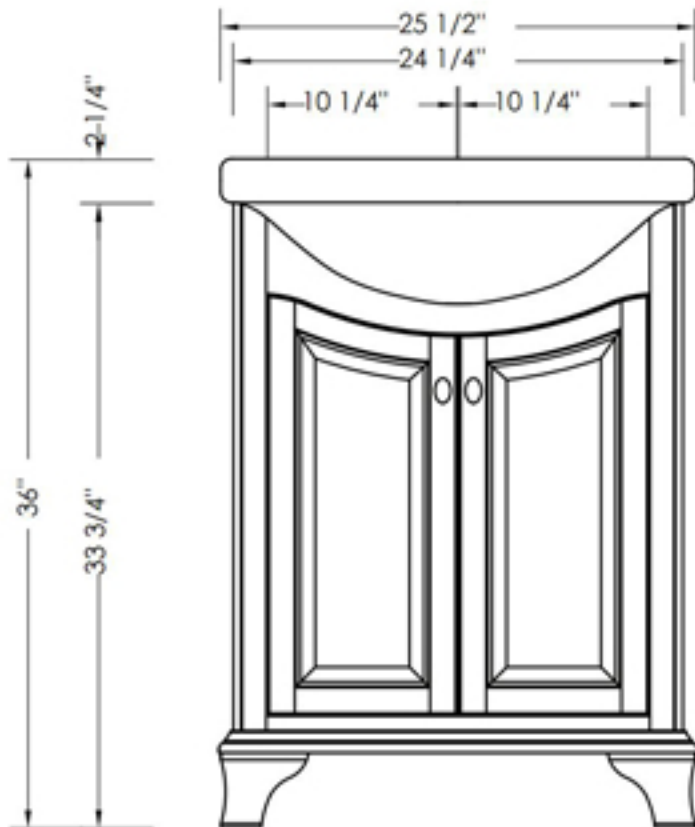

MISENO

— TAKE ME HOME —

In The Box:

- 24" Solid Wood Cabinet
- 25-1/2" Euro Style Ceramic Sink Top
- 24" X 30" Color Matched Mirror

Features:

- Vanity cabinet shipped fully assembled
- Traditional vanity with 2 raised panel doors and 1 interior adjustable shelf
- White European basin, pre-drilled for a 4" faucet
- Adjustable leg levelers
- CARB (California Air Resource Board) Compliant