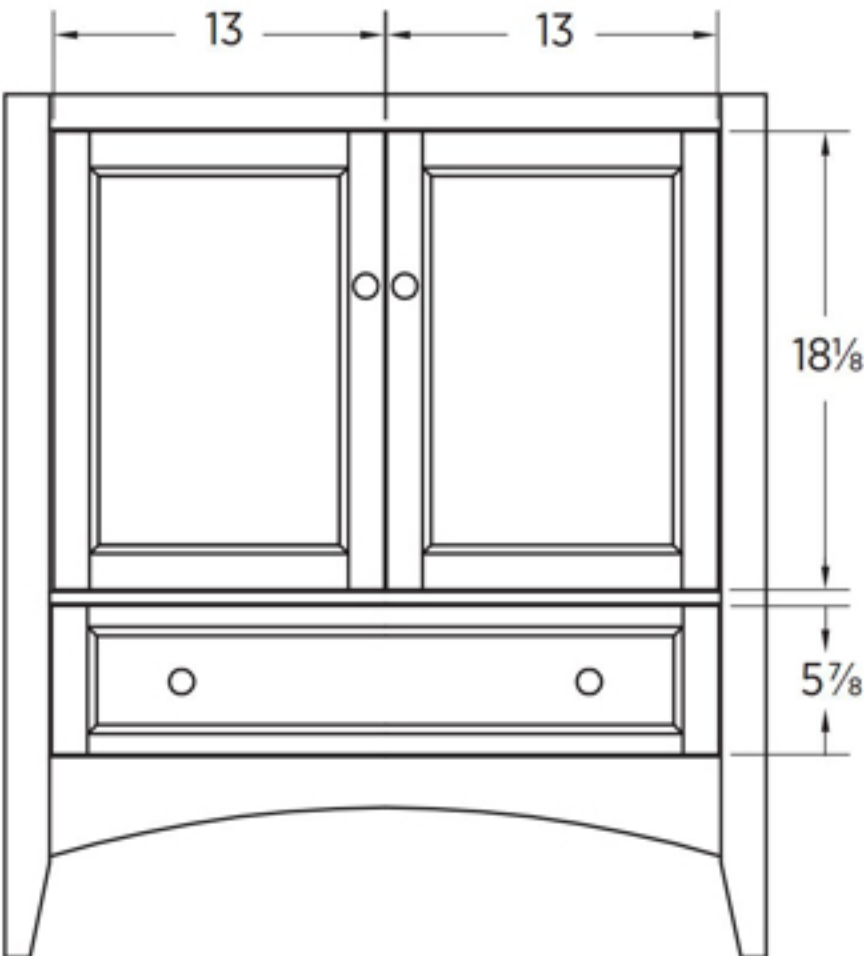

MISENO

— TAKE ME HOME —

In The Box:

- 30" Solid Wood Cabinet
- 31" Granite or Marble Vanity Top
- 18" Undermount Wave Sink
- 27" X 39" Color Matched Mirror

Features:

- Vanity cabinet shipped fully assembled
- Solid wood dovetail drawers
- Shaker style cabinet accents
- Slow close door hinges
- Adjustable leg levelers
- CARB (California Air Resource Board) Compliant

Covered under warranty for a year after installation. See complete warranty statement for details.
Miseno reserves the right to make specification changes without notice or obligation

For additional assistance or service call: 1-855-480-2915 or visit our website www.miseno.com