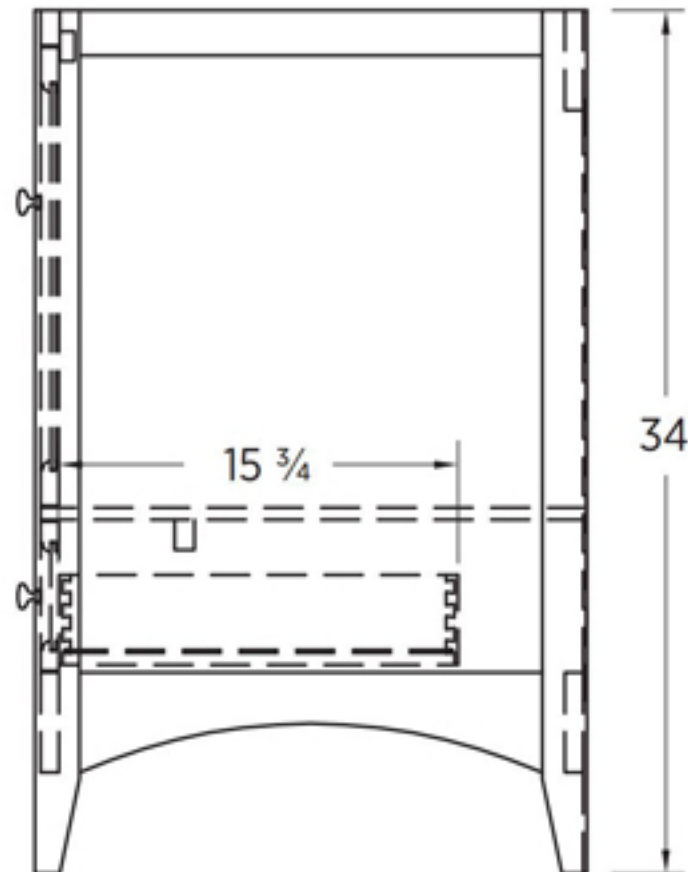

MISENO

— TAKE ME HOME —

In The Box:

- 30" Solid Wood Cabinet
- 31" Granite or Marble Vanity Top
- 18" Undermount Wave Sink
- 27" X 39" Color Matched Mirror

Features:

- Vanity cabinet shipped fully assembled
- Solid wood dovetail drawers
- Shaker style cabinet accents
- Slow close door hinges
- Adjustable leg levelers
- CARB (California Air Resource Board) Compliant

Covered under warranty for a year after installation. See complete warranty statement for details.
Miseno reserves the right to make specification changes without notice or obligation

For additional assistance or service call: 1-855-480-2915 or visit our website www.miseno.com