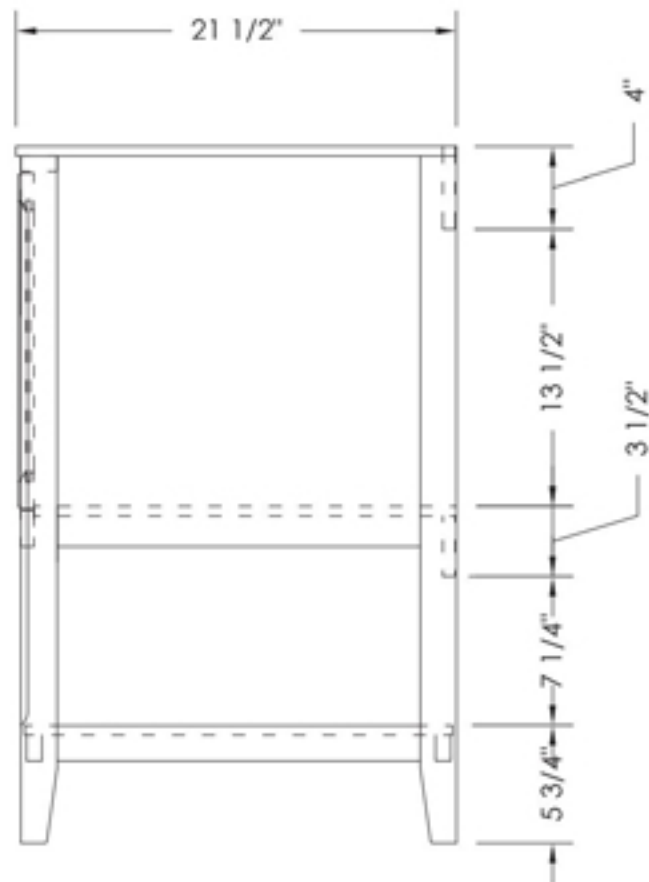

MISENO

TAKE ME HOME

In The Box:

- 24" Solid Wood Cabinet
- 25" Granite or Marble Vanity Top
- 16-1/2" Undermount Wave Sink
- 23-1/2" X 30" Color Matched Mirror

Features:

- Vanity cabinet shipped fully assembled
- Transitional vanity with framed doors
- Tapered legs surround open bottom shelf
- Slow close door hinges
- Adjustable leg levelers
- CARB (California Air Resource Board) Compliant