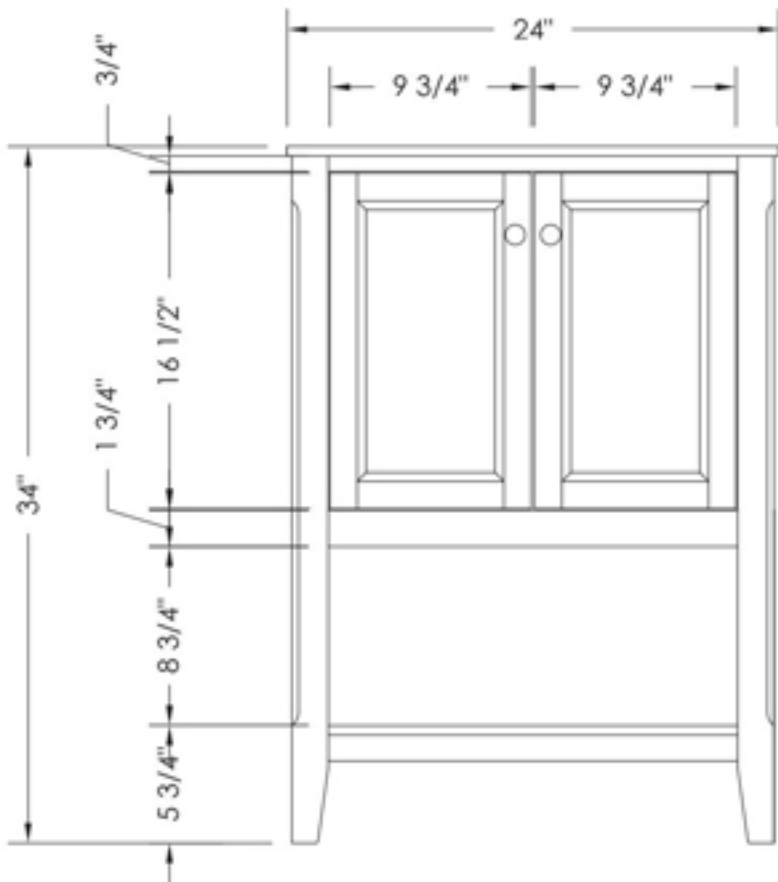

MISENO

TAKE ME HOME

In The Box:

- 24" Solid Wood Cabinet
- 25" Granite or Marble Vanity Top
- 16-1/2" Undermount Wave Sink
- 23-1/2" X 30" Color Matched Mirror

Features:

- Vanity cabinet shipped fully assembled
- Transitional vanity with framed doors
- Tapered legs surround open bottom shelf
- Slow close door hinges
- Adjustable leg levelers
- CARB (California Air Resource Board) Compliant