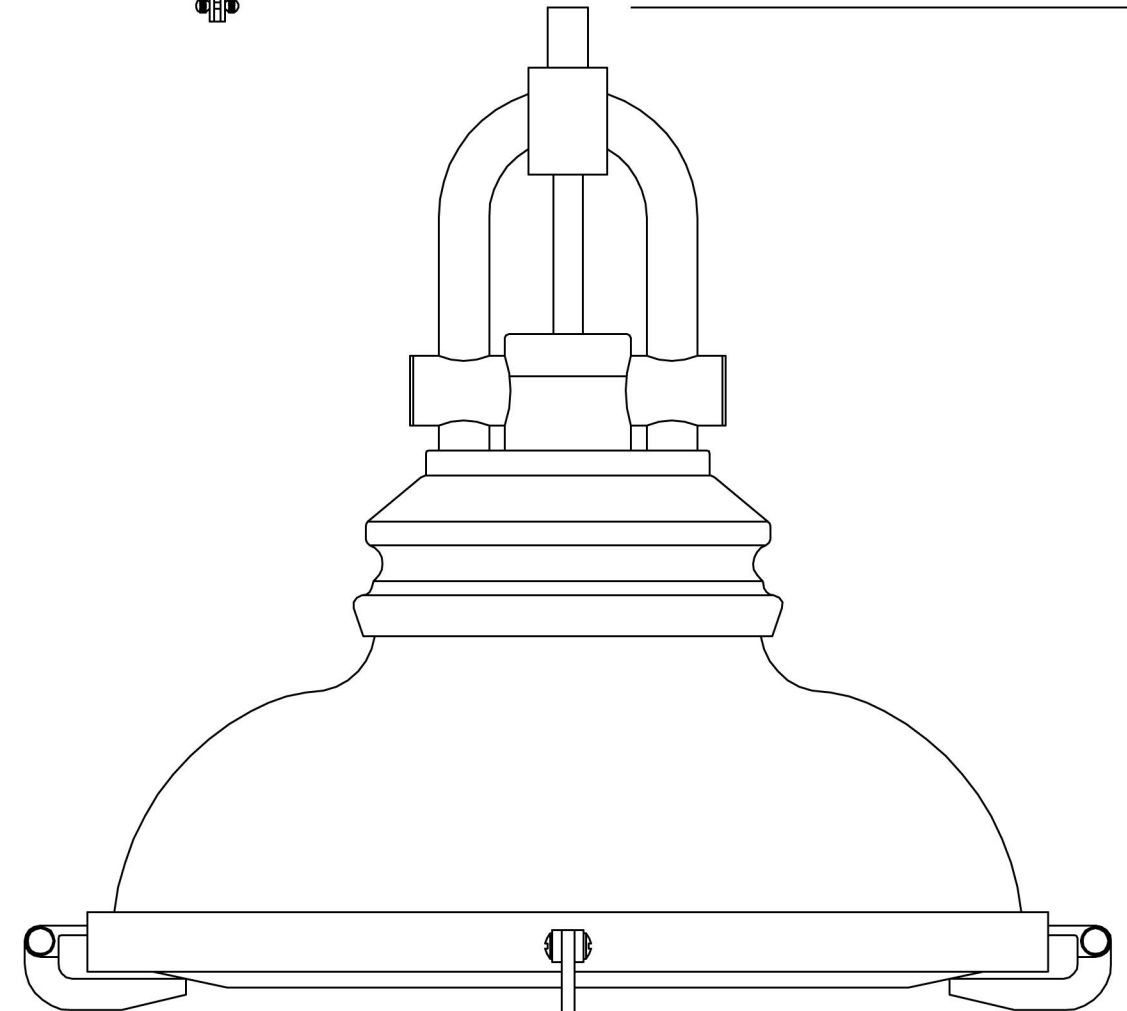

SBU152444NI OR OZ

MATERIAL- STEEL

FINISH- BRUSHED NICKEL OR OLDE BRONZE

GLASS- WHITE (CLEAR FRESNEL BOTTOM DIFFUSER)

SOCKET- (1) E26 (MEDIUM) BASE

BULB- 60W A15 TYPE

MAX O.A. HEIGHT- 51" USING 36" OF STEM

STEM KIT- (2) 6" STEMS AND (2) 12" STEMS

SBU155182NI OR OZ

MATERIAL- STEEL

FINISH- BRUSHED NICKEL OR OLDE BRONZE

GLASS- WHITE (CLEAR FRESNEL BOTTOM DIFFUSER)

SOCKET- (1) E26 (MEDIUM) BASE

BULB- 60W A15 TYPE

MAX O.A. HEIGHT- 51" USING 36" OF STEM

STEM KIT- (2) 6" STEMS AND (2) 12" STEMS

12.52

12.52

Ø17.33

Ø13.57