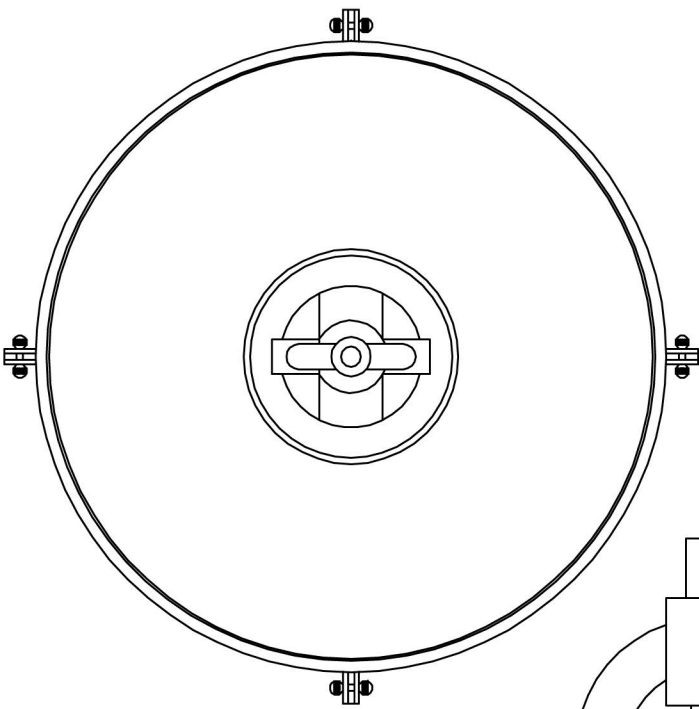

SBU152444NI OR OZ

MATERIAL- STEEL

FINISH- BRUSHED NICKEL OR OLDE BRONZE

GLASS- WHITE (CLEAR FRESNEL BOTTOM DIFFUSER)

SOCKET- (1) E26 (MEDIUM) BASE

BULB- 60W A15 TYPE

MAX O.A. HEIGHT- 51" USING 36" OF STEM

STEM KIT- (2) 6" STEMS AND (2) 12" STEMS

SBU155182NI OR OZ

MATERIAL- STEEL

FINISH- BRUSHED NICKEL OR OLDE BRONZE

GLASS- WHITE (CLEAR FRESNEL BOTTOM DIFFUSER)

SOCKET- (1) E26 (MEDIUM) BASE

BULB- 60W A15 TYPE

MAX O.A. HEIGHT- 51" USING 36" OF STEM

STEM KIT- (2) 6" STEMS AND (2) 12" STEMS

12.52

12.52

Ø17.33

Ø13.57