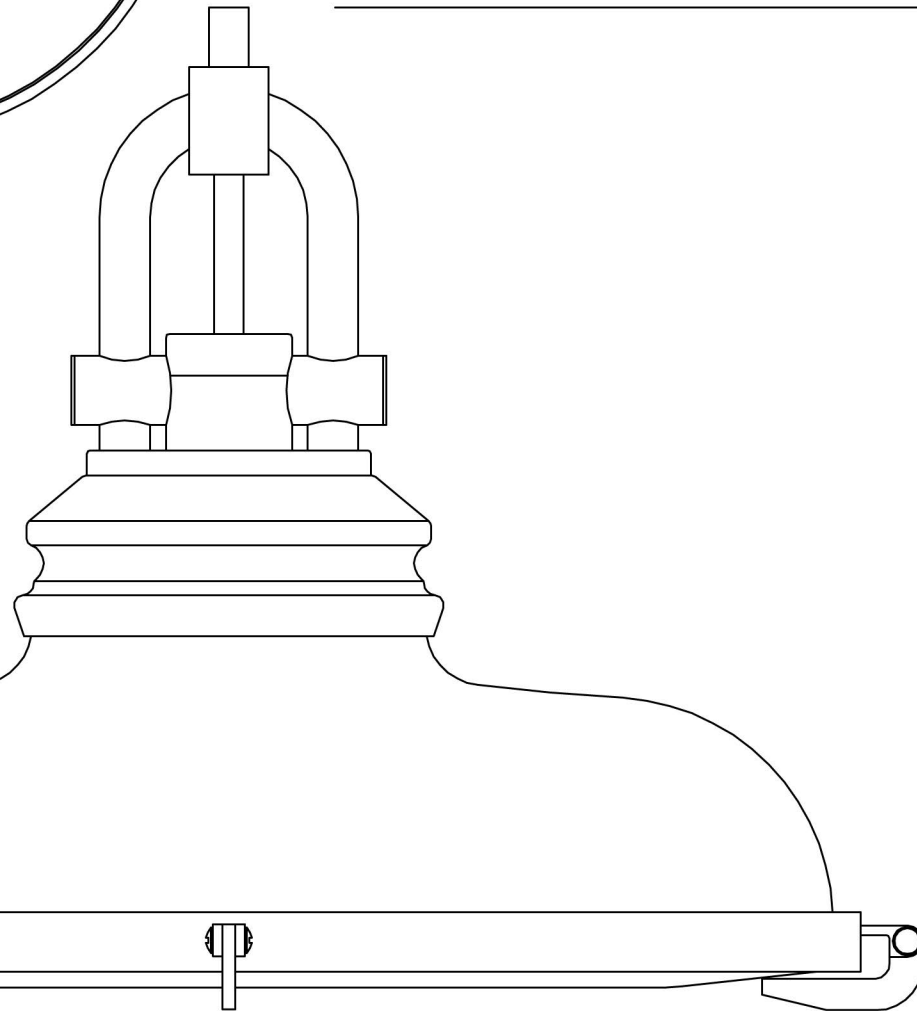

SBU152444NI OR OZ

MATERIAL- STEEL

FINISH- BRUSHED NICKEL OR OLDE BRONZE

GLASS- WHITE (CLEAR FRESNEL BOTTOM DIFFUSER)

SOCKET- (1) E26 (MEDIUM) BASE

BULB- 60W A15 TYPE

MAX O.A. HEIGHT- 51" USING 36" OF STEM

STEM KIT- (2) 6" STEMS AND (2) 12" STEMS

SBU155182NI OR OZ

MATERIAL- STEEL

FINISH- BRUSHED NICKEL OR OLDE BRONZE

GLASS- WHITE (CLEAR FRESNEL BOTTOM DIFFUSER)

SOCKET- (1) E26 (MEDIUM) BASE

BULB- 60W A15 TYPE

MAX O.A. HEIGHT- 51" USING 36" OF STEM

STEM KIT- (2) 6" STEMS AND (2) 12" STEMS

12.52

12.52

Ø17.33

Ø13.57