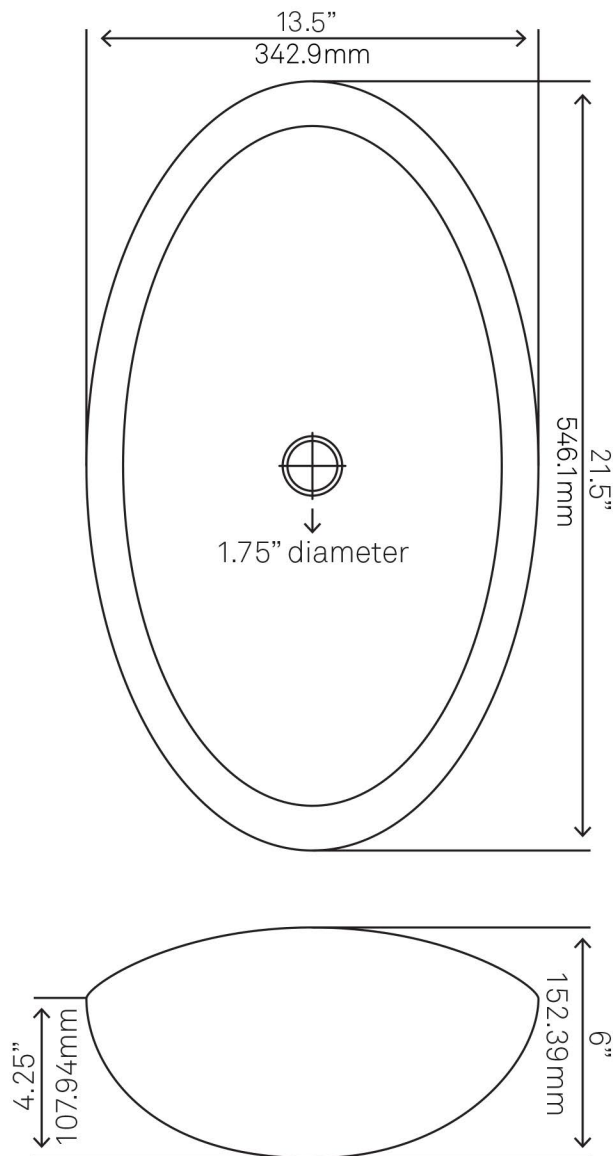

# MISENO

MNO-13082315

Vessel Bathroom Slipper Sink

Drain Options: Polished Chrome, Brushed Nickel, Oil Rubbed Bronze

## STANDARD SPECIFICATIONS:

- Oval slipper glass vessel sink
- Fluorescent blue foil painted bottom
- Made with high tempered glass
- Scratch resistant and non-porous
- Designed for above counter installation
- Standard U.S. plumbing connections
- Made with 1.75-inch drain opening