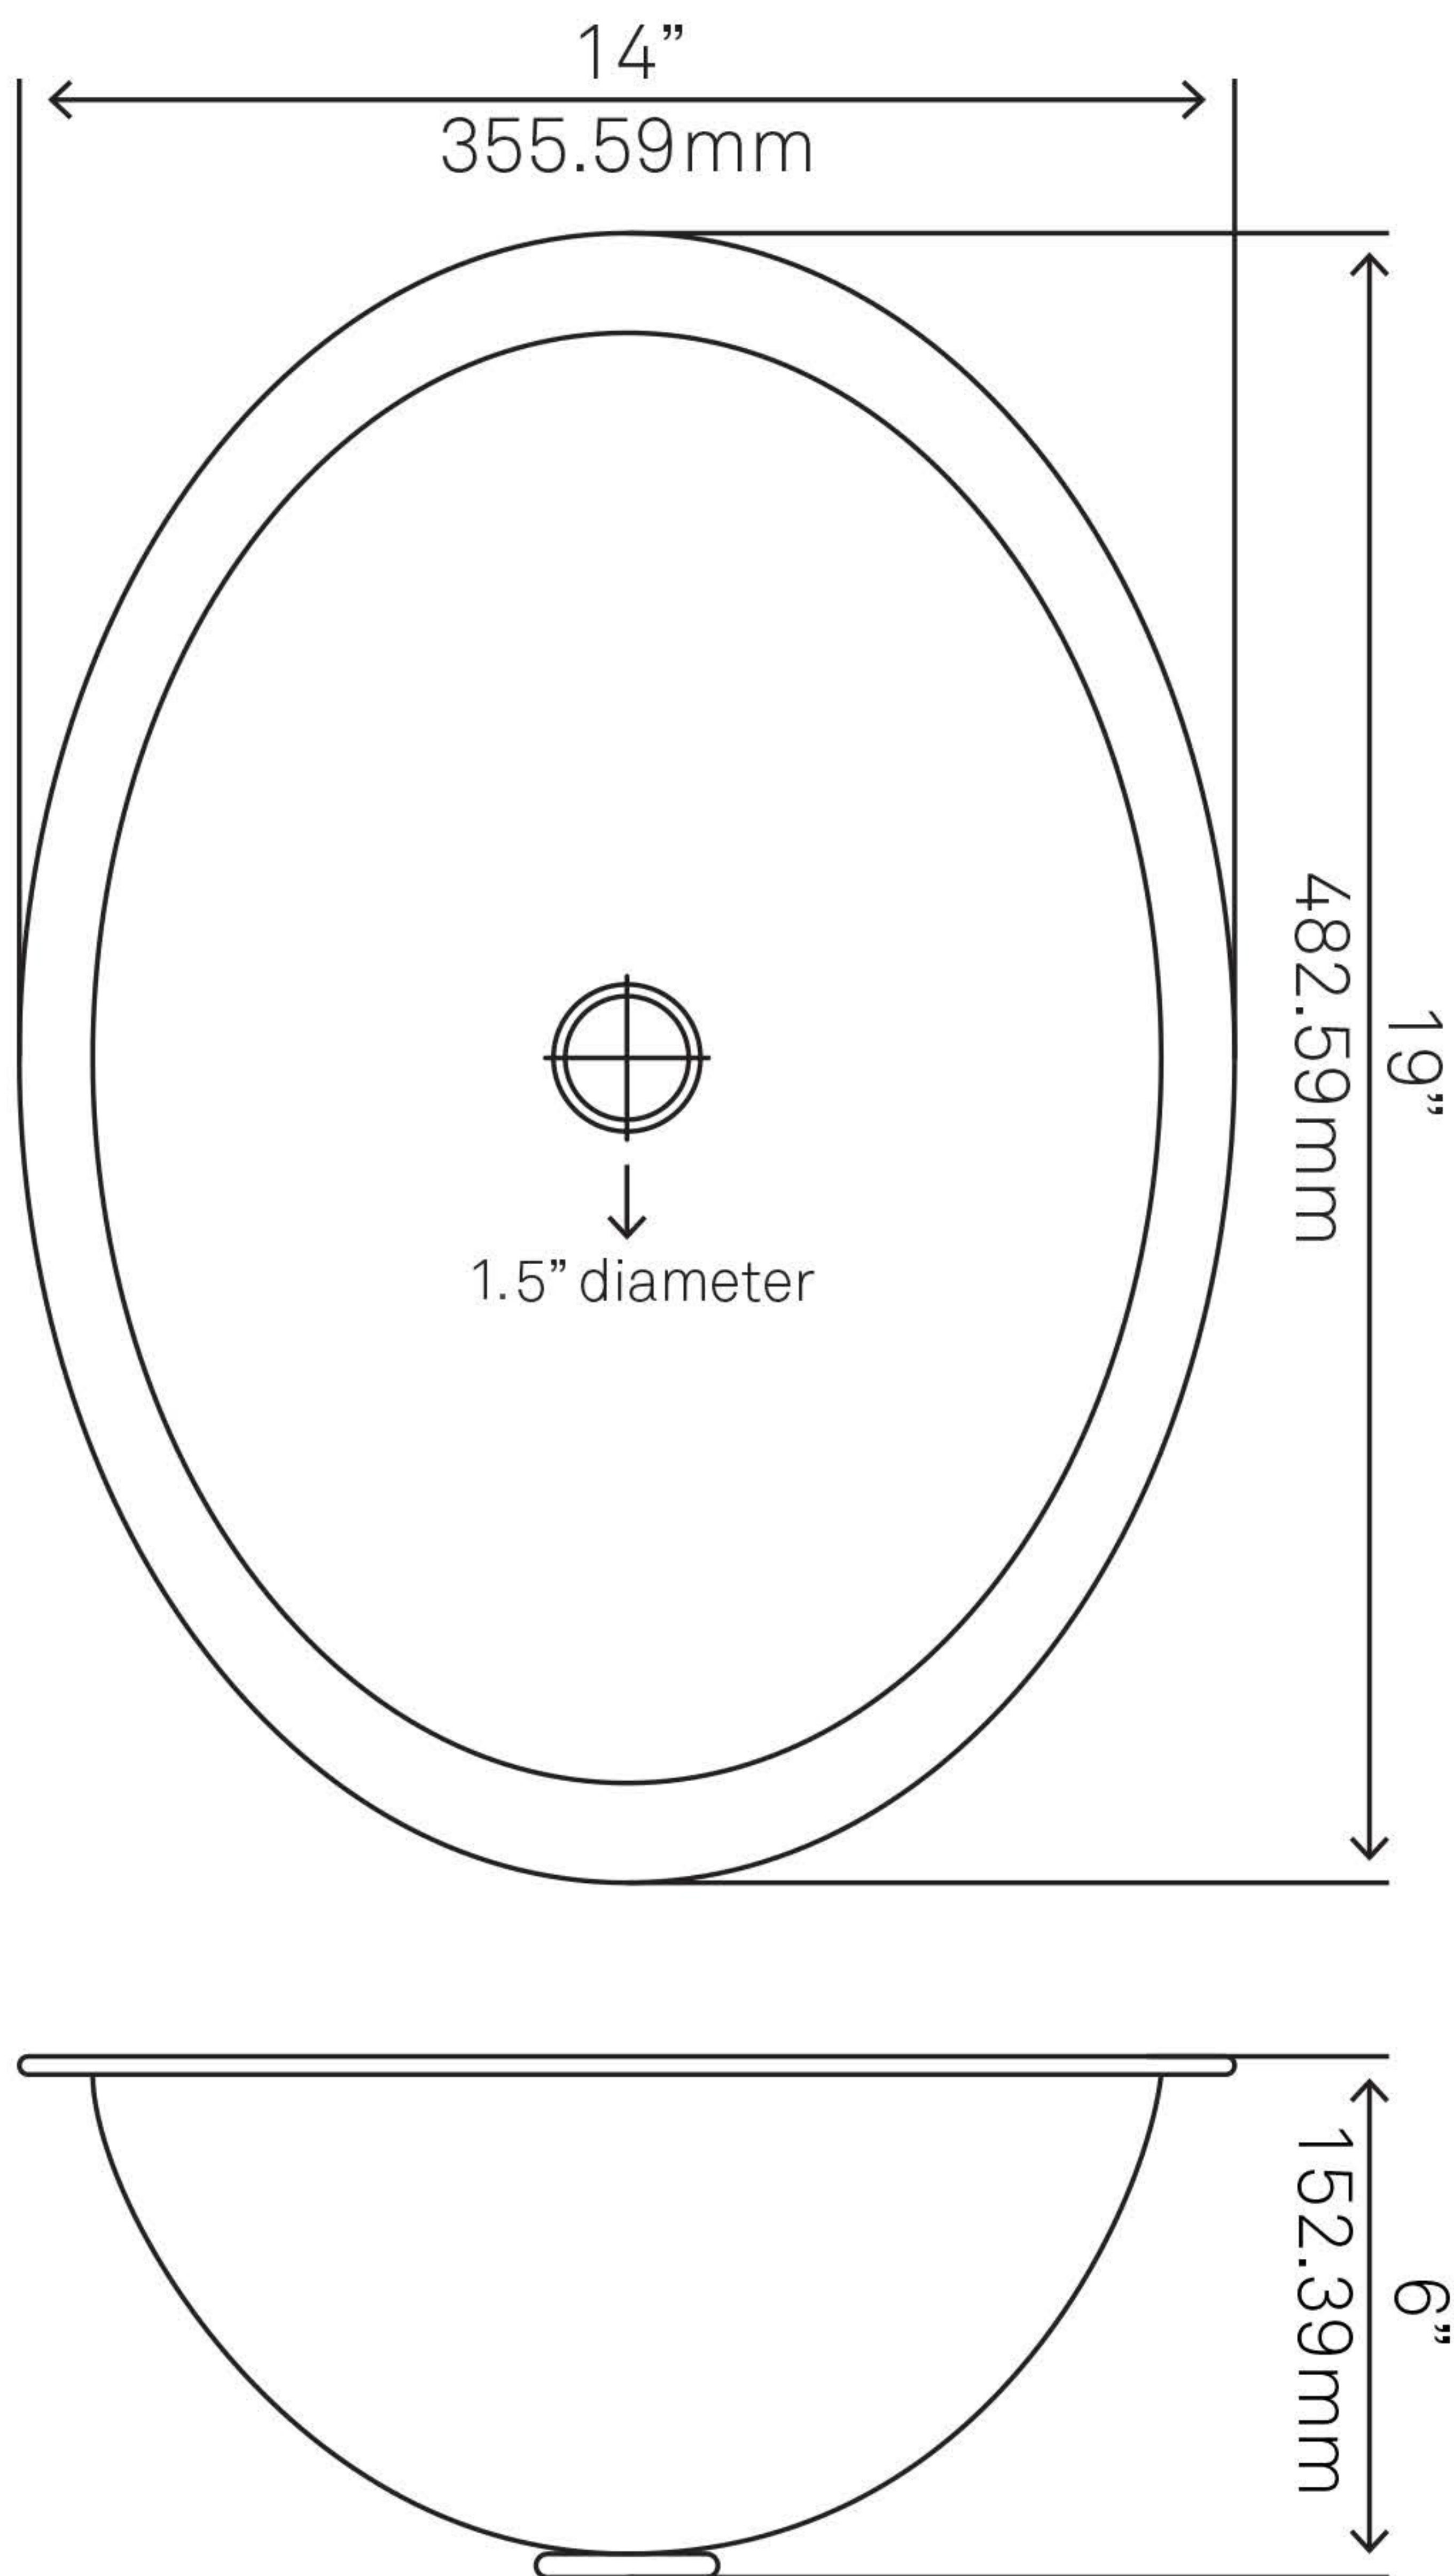

## Miseno MNO-NA200 Copper Bath Sink, Antique

Requested By:

---

Specific Features:

---

### STANDARD SPECIFICATIONS:

- Oval bath sink with flat lip
- Hand-hammered antique finish
- Drop-in or Undermount installation
- Artisan hand crafted
- 18-gauge recycled copper
- Lead-free
- Approximate dimensions
- Tolerance = +/- 1/2"
- 1.5-inch drain opening
- Standard U.S. plumbing connection
- Made in Mexico