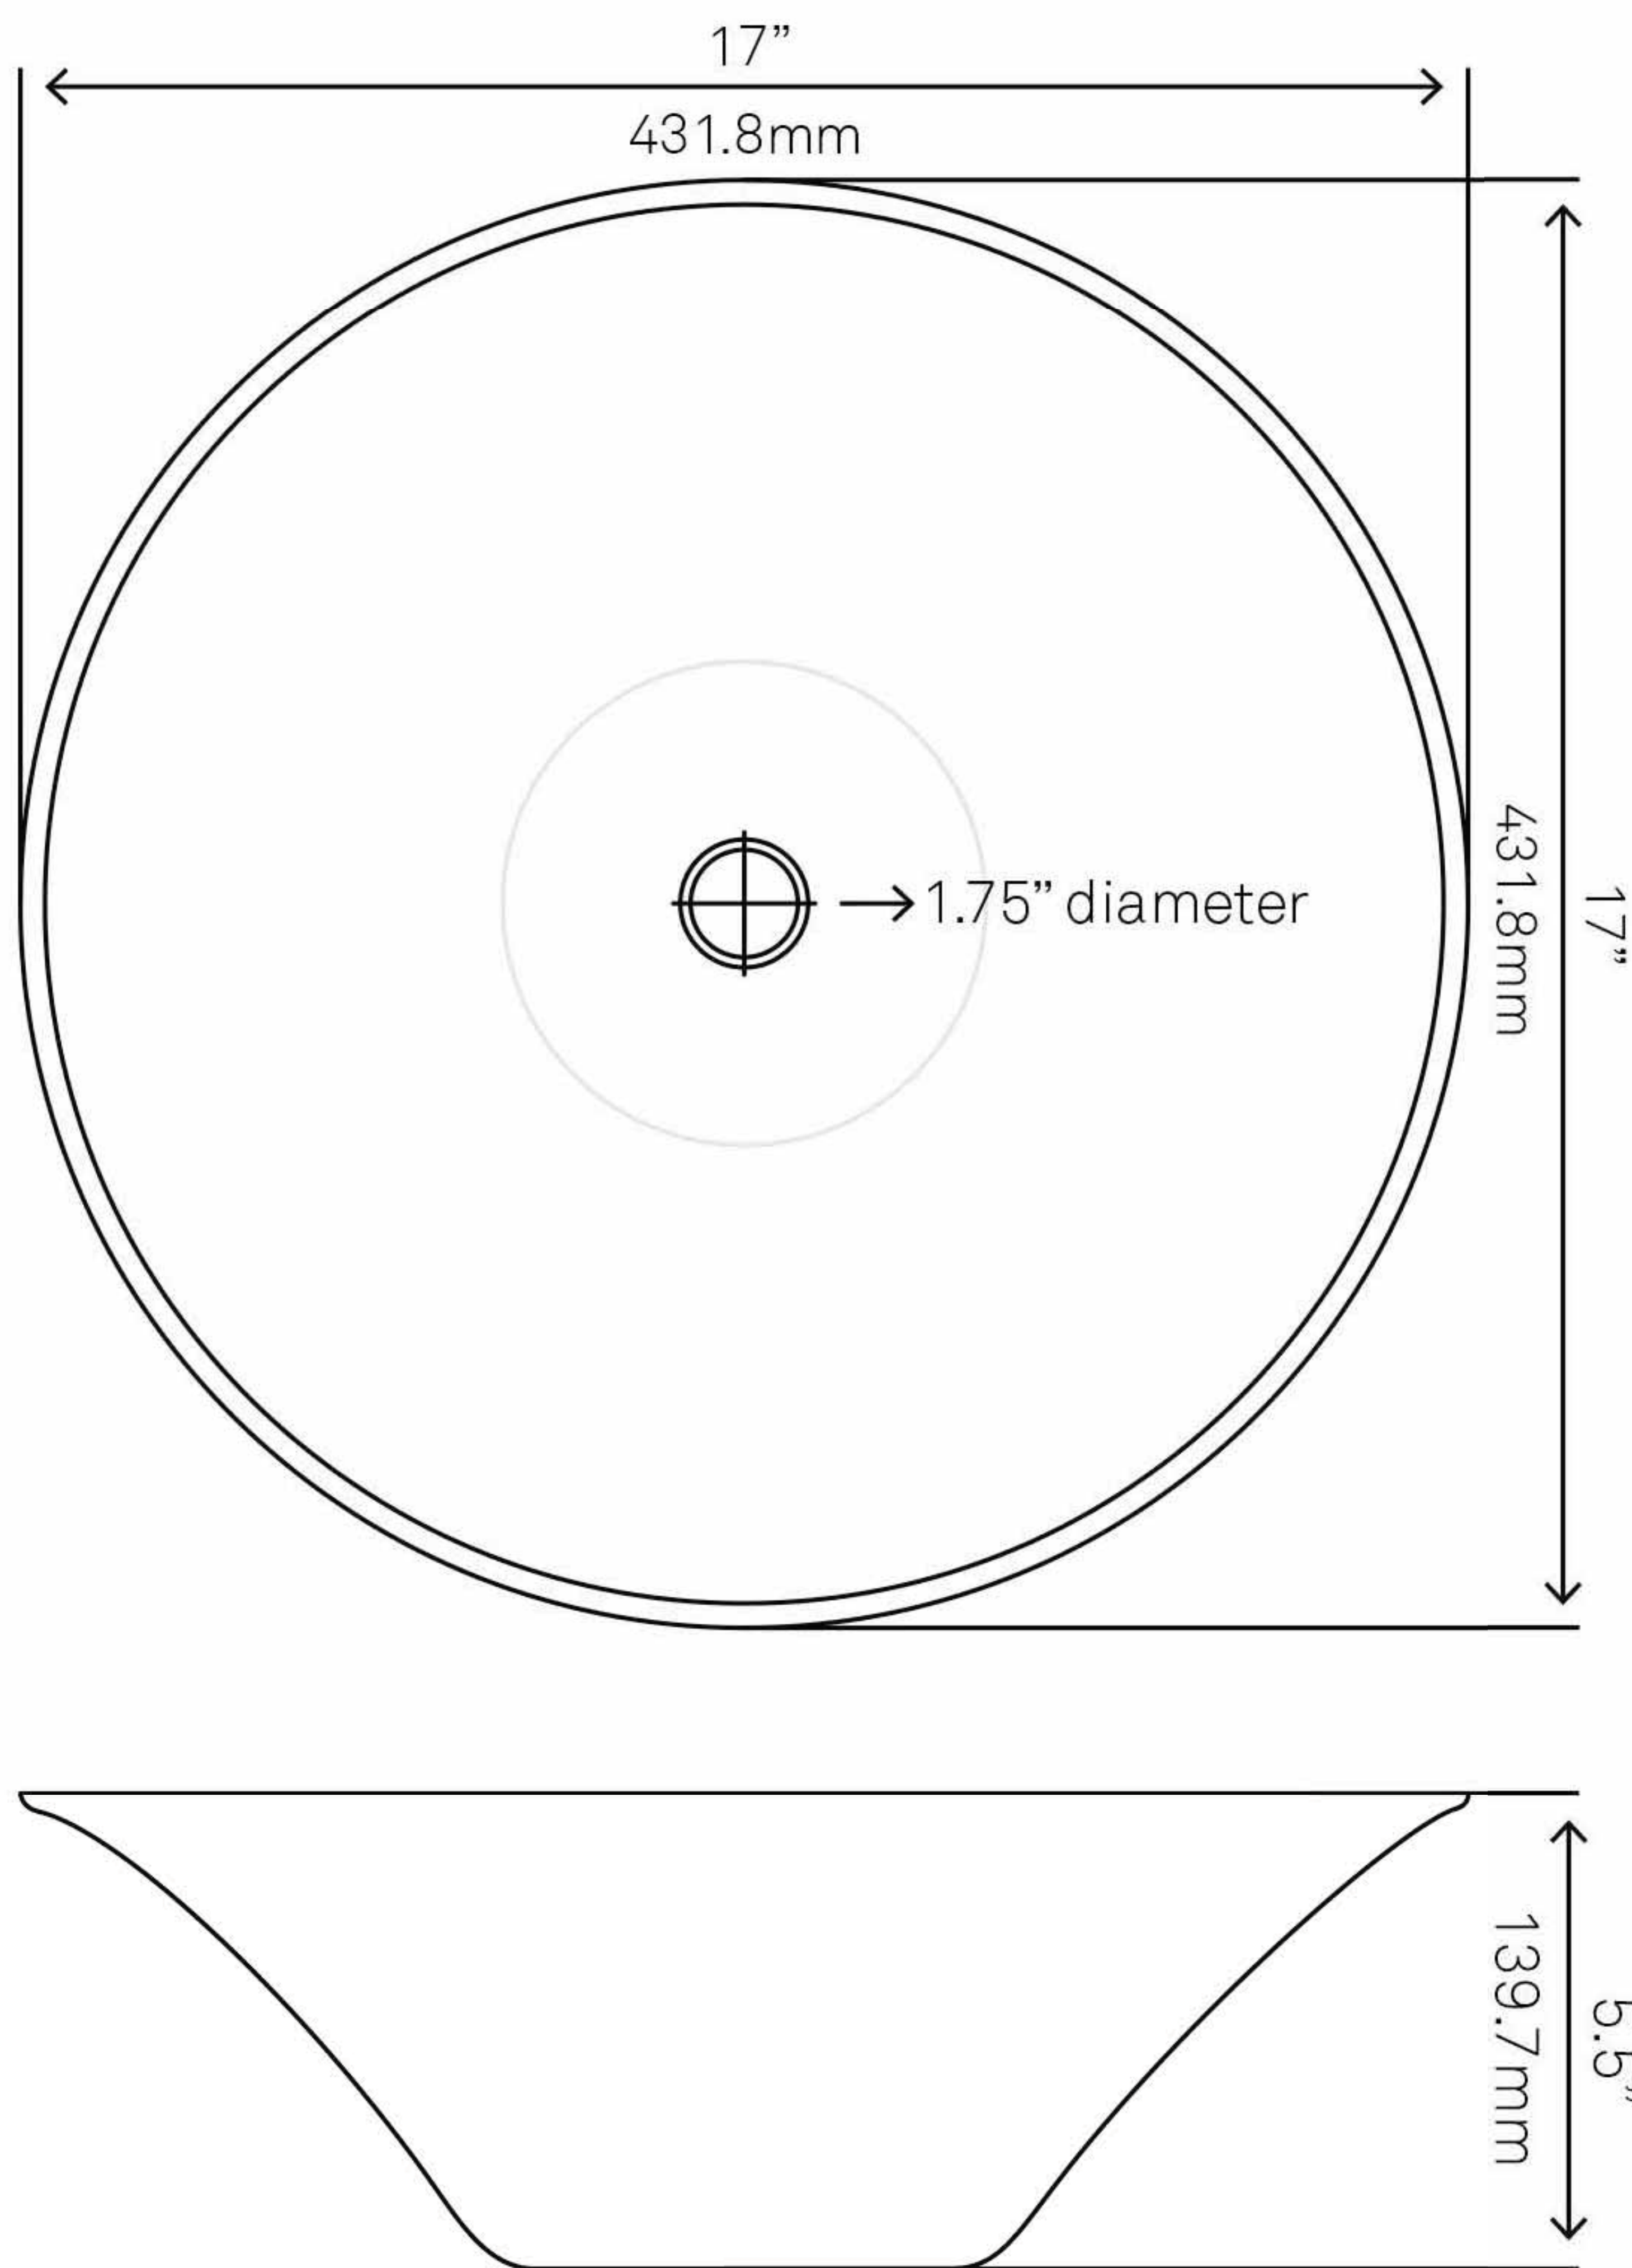

MISENO

MNO-G800

17-1/2" Round Tempered Glass
Lavatory Sink

Requested by:

Specific features:

STANDARD SPECIFICATIONS:

- Round hand-painted vessel sink
- Copper and black tones
- High-tempered glass
- Stain and scratch resistant inside
- Textured painted exterior
- Above-counter installation
- Standard 1-3/4" USA drain size
- Outer dimensions: 17" x 5-1/2"