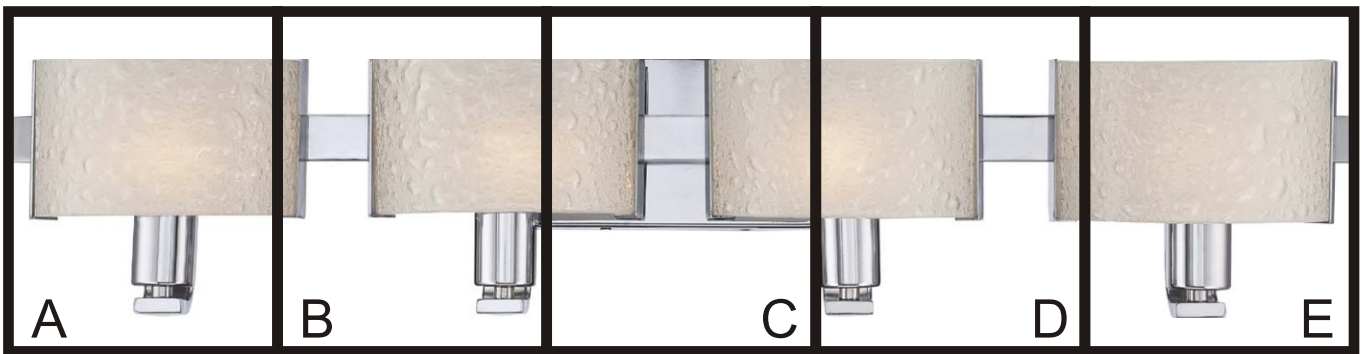

Note: Please check your print settings and make sure it is set to “Actual size”.

Hint: To save ink, change print settings to “grayscale” and change the print quality to “fast draft”.

Fixture dimensions: 33.5”W x 6.5”H