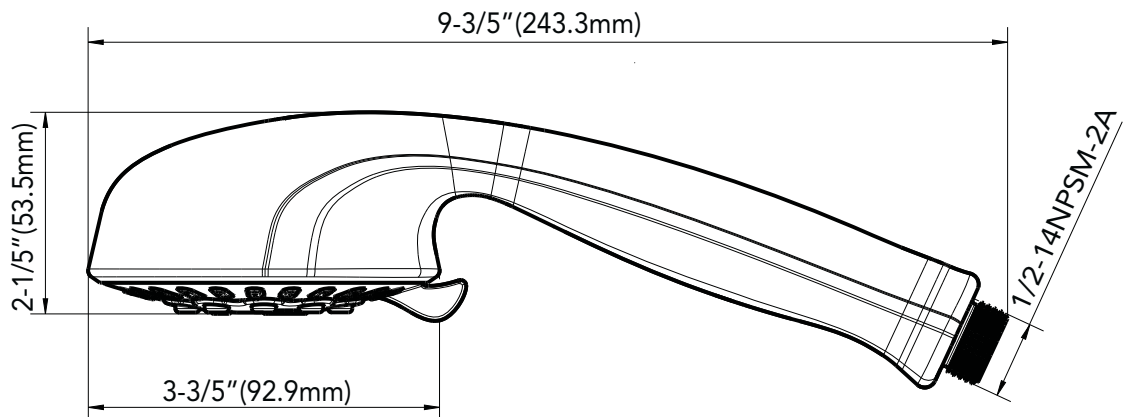

MIRHS4020ORB (oil rubbed bronze)

- 5 function handshower  
(full spray, massage spray, aerated spray, full & massage spray and full & aerated)
- 2.5 GPM flow rate
- 3.6" finish matched spray face
- Easy clean rubber nozzles
- Easy Installation
- Requires hose sold separately
- Lifetime limited warranty
- Meets ANSI:A112.18.1M
- cUPC/IAPMO listed

See dimensional drawing on back

© 2013 Ferguson Enterprises, Inc. All Rights Reserved 14936 03/13

Mirabelle

sophistispa™

ST. AUGUSTINE COLLECTION

TRANSFER VALVE TRIM KIT

Product Codes:

MIRSA9005CP (polished chrome)

MIRSA9005BN (brushed nickel)

MIRSA9005ORB (oil rubbed bronze)

Note: All dimensions and specifications are nominal and may vary  $\pm 1/4$ . Use actual products for accuracy in critical situations.