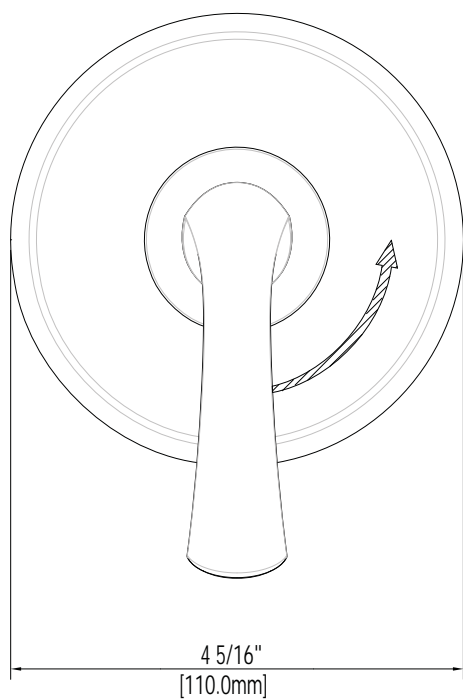

- Lever style metal handle
- Wall thickness range 1 to - 3/4"
- Recommended valve installation depth 1-5/8" to 2-3/8"
- Requires rough-in valve MIR6020 or MIR6040
- Extension kit available (MIR6020EXT)
- Lifetime limited warranty
- Meets ANSI:A112.18.1M
- cUPC/IAPMO listed
- ADA compliant

See dimensional drawing on back

© 2013 Ferguson Enterprises, Inc. All Rights Reserved 14936 03/13

Mirabelle

sophistispa™

PROVINCETOWN COLLECTION

VOLUME CONTROL VALVE TRIM KIT

Product Codes:

MIRPR9007CP (polished chrome)

MIRPR9007BN (brushed nickel)

MIRPR9007ORB (oil rubbed bronze)

Note: All dimensions and specifications are nominal and may vary $\pm \frac{1}{4}$. Use actual products for accuracy in critical situations.