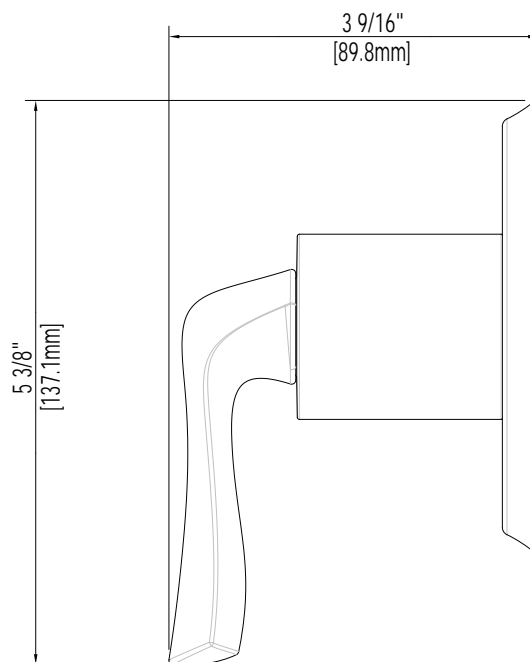

- Lever style metal handle
- Wall thickness range 1 to - 3/4"
- Recommended valve installation depth 1-5/8" to 2-3/8"
- Requires rough-in valve MIR6020 or MIR6040
- Extension kit available (MIR6020EXT)
- Lifetime limited warranty
- Meets ANSI:A112.18.1M
- cUPC/IAPMO listed
- ADA compliant

See dimensional drawing on back

© 2013 Ferguson Enterprises, Inc. All Rights Reserved 14936 03/13

Mirabelle

sophistispa™

PROVINCETOWN COLLECTION

VOLUME CONTROL VALVE TRIM KIT

Product Codes:

MIRPR9007CP (polished chrome)

MIRPR9007BN (brushed nickel)

MIRPR9007ORB (oil rubbed bronze)

Note: All dimensions and specifications are nominal and may vary $\pm \frac{1}{4}$. Use actual products for accuracy in critical situations.