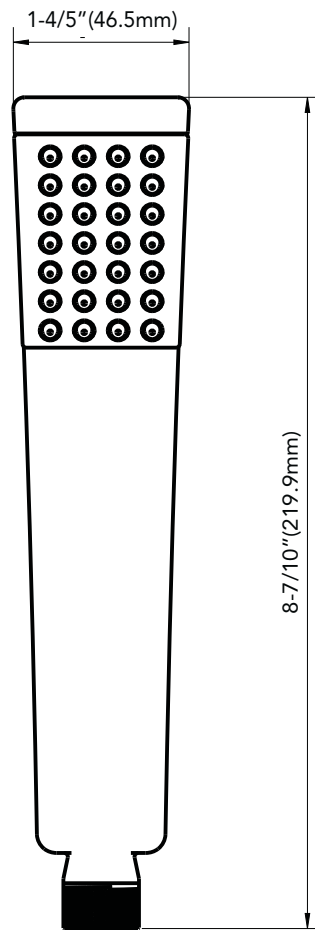

Mirabelle®

sophistispa™

SOPHISTISPA COLLECTION

HAND SHOWER

Product Codes:

MIRHS4060CP (polished chrome)

MIRHS4060BN (brushed nickel)

MIRHS4060ORB (oil rubbed bronze)

- Single function hand shower (full spray)
- Easy-clean spray nozzles
- 2.5 GPM flow rate
- 1/2" -14NPSM connection
- Easy installation
- Requires hose sold separately
- Lifetime limited warranty
- Meets ASME: A112.18.1M
- cUPC/IAPMO listed

See dimensional drawing on back

© 2013 Ferguson Enterprises, Inc. All Rights Reserved 14936 03/13

Mirabelle

sophistispa™

SOPHISTISPA COLLECTION

HAND SHOWER

Product Codes:

MIRHS4060CP (polished chrome)

MIRHS4060BN (brushed nickel)

MIRHS4060ORB (oil rubbed bronze)

Note: All dimensions and specifications are nominal and may vary +/- 1/4. Use actual products for accuracy in critical situations.