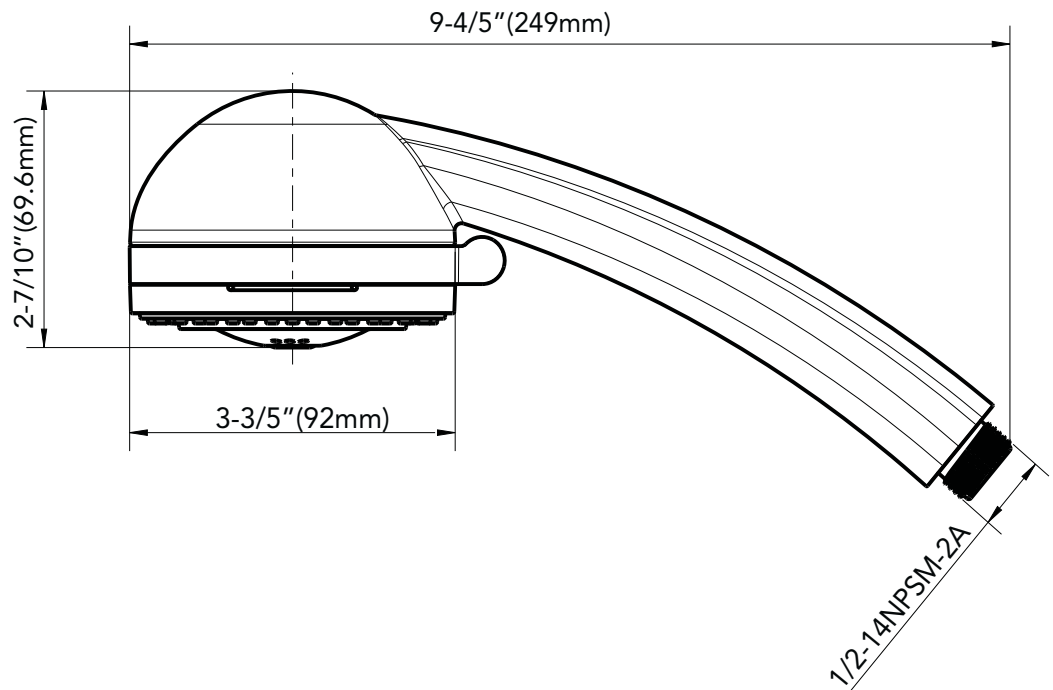

- 5 function hand shower
(full spray, massage spray, aerated spray, full & massage spray and full & aerated)
- Easy-clean spray nozzles
- 2.5 GPM flow rate
- 3.6" spray face
- 1/2"-14NPSM connection
- Easy installation
- Requires hose sold separately
- Lifetime limited warranty
- Meets ASME: A112.18.1M
- cUPC/IAPMO listed

MIRHS4010BN (brushed nickel)

MIRHS4010ORB (oil rubbed bronze)

Note: All dimensions and specifications are nominal and may vary +/- 1/4". Use actual products for accuracy in critical situations.