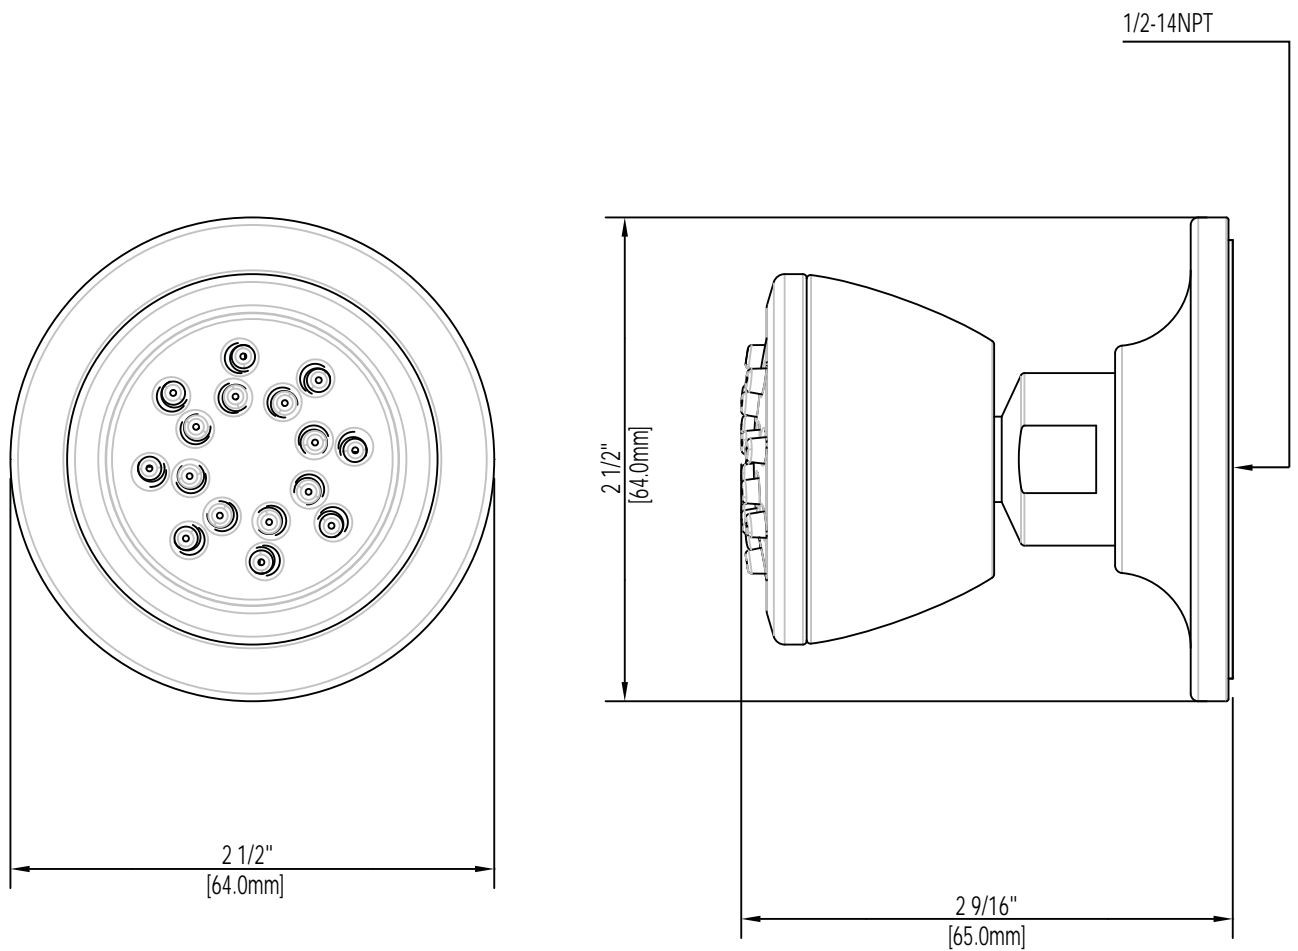

- Round shower flange
- Solid Brass Construction
- Single function body spray
- Max. flow rate: 2.5 GPM at 80 PSI
- Easy-clean rubber nozzles
- Lifetime limited warranty
- Meets ANSI:A112.18.1M
- cUPC/IAPMO listed

MIRBS5010BN (brushed nickel)

MIRBS5010ORB (oil rubbed bronze)

Note: All dimensions and specifications are nominal and may vary +/- 1/4. Use actual products for accuracy in critical situations.