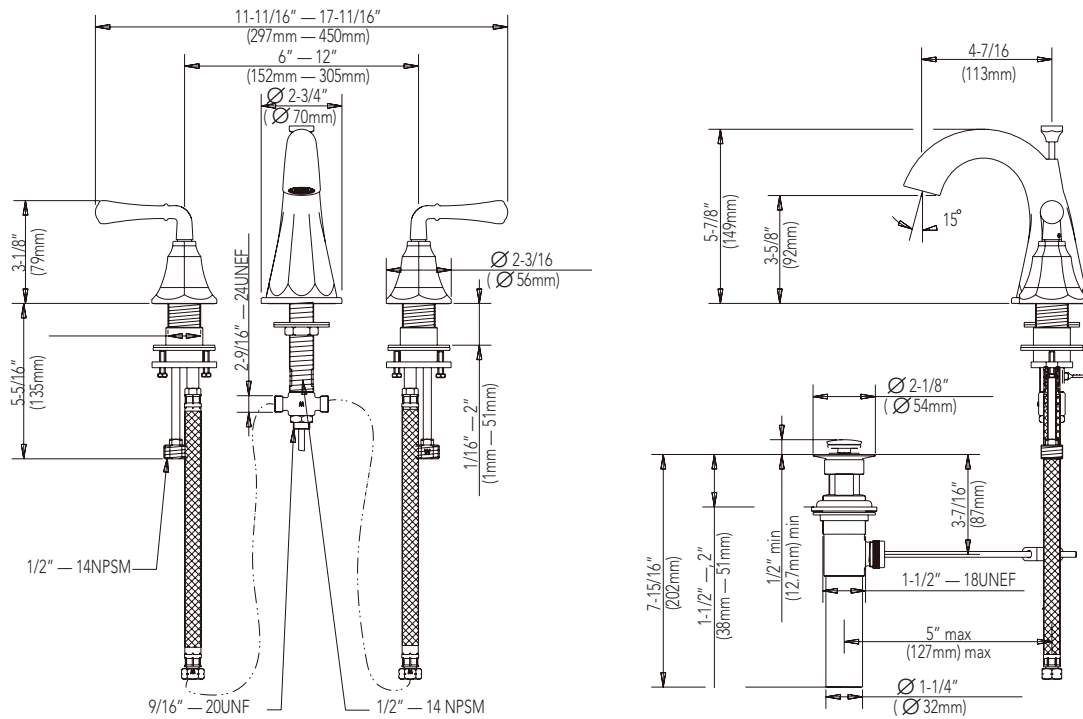

- Solid brass construction
- 1.5 GPM water saving aerator
- 6" to 12" installation spread
- Quarter-turn ceramic disc cartridge
- Brass pop-up drain assembly
- 1/2" IPS connections
- Installation, operating, care and maintenance instructions included
- Lifetime limited warranty
- Meets ANSI: A112.18.1M
- NSF/ANSI Std. 61 compliant
- cUPC/IAPMO listed
- ADA compliant
- Compliant with lead content requirements of California AB 1953 & Vermont S.152

See dimensional drawing on back

©2012 Ferguson Enterprises, Inc. All Rights Reserved 12175 Rev. 07/12

Mirabelle®

KEY WEST COLLECTION

TWO-HANDLE WIDESPREAD LAVATORY FAUCET

Product Codes:

- MIRWSKW800BN (brushed nickel)
- MIRWSKW800CP (polished chrome)
- MIRWSKW800ORB (oil rubbed bronze)
- MIRWSKW800PN (polished nickel)

All dimensions are based on original specifications and are subject to change and variation.