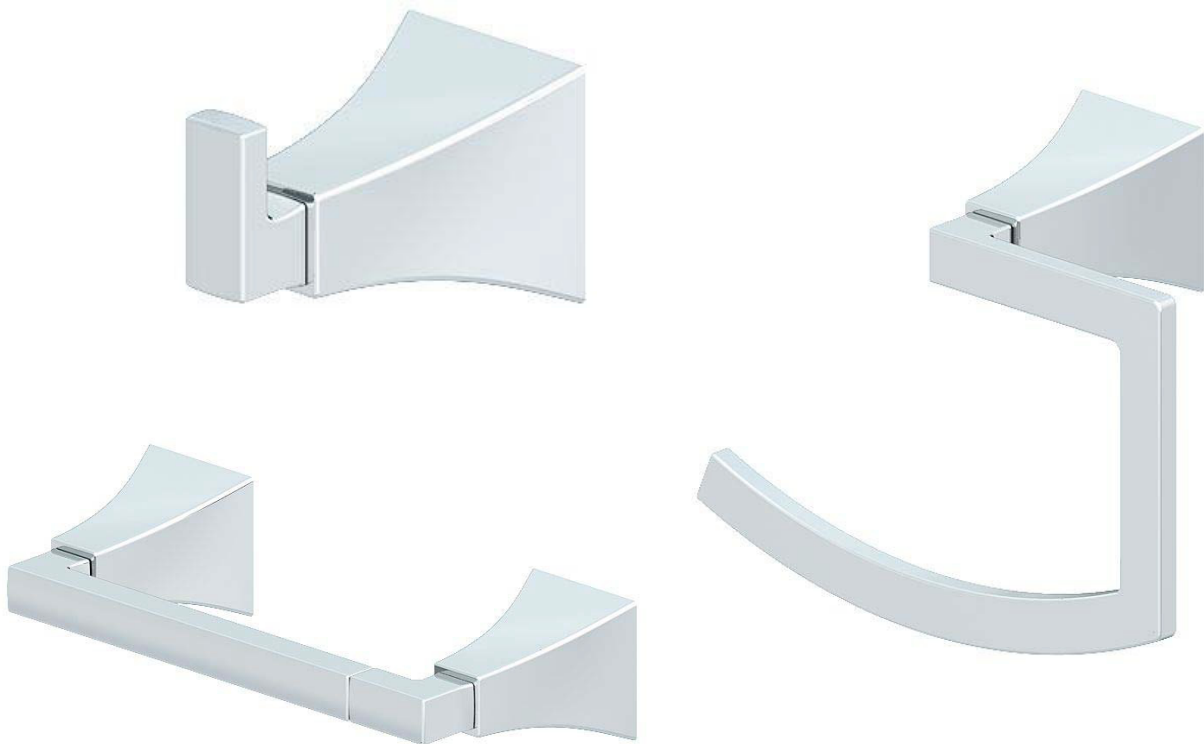

Mirabelle®

VILAMONTE COLLECTION

ACCESSORIES

- All metal construction
- Mounting hardware included

ROBE HOOK

Product Codes:

MIRVLRHBN (brushed nickel)
MIRVLRHCP (polished chrome)
MIRVLRHORB (oil rubbed bronze)

TOWEL RING

Product Codes:

MIRVLTRBN (brushed nickel)
MIRVLTRCP (polished chrome)
MIRVLTRORB (oil rubbed bronze)

PIVOTING PAPER HOLDER

Product Codes:

MIRVLTHBN (brushed nickel)
MIRVLTHCP (polished chrome)
MIRVLTHORB (oil rubbed bronze)

See dimensional drawing on back

©2015 Ferguson Enterprises, Inc. All Rights Reserved 35760 Rev. 0915

Mirabelle®

VILAMONTE COLLECTION

ACCESSORIES

ROBE HOOK

Product Codes:

MIRVLRHBN (brushed nickel)