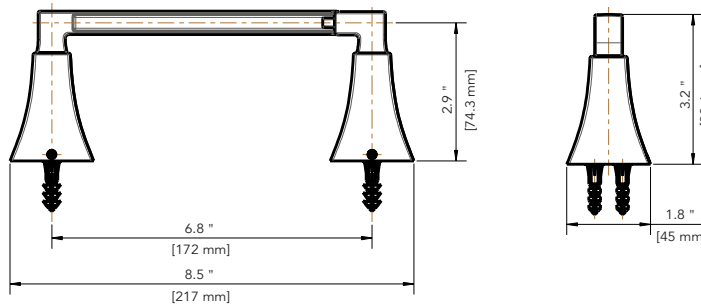

Product Codes:

MIRVLTHBN (brushed nickel)

MIRVLTHCP (polished chrome)

MIRVLTHORB (oil rubbed bronze)

Robe Hook

Pivoting Paper Holder

Towel Ring

Note: All dimensions and specifications are nominal and may vary +/- 1/4". Use actual products for accuracy in critical situations.