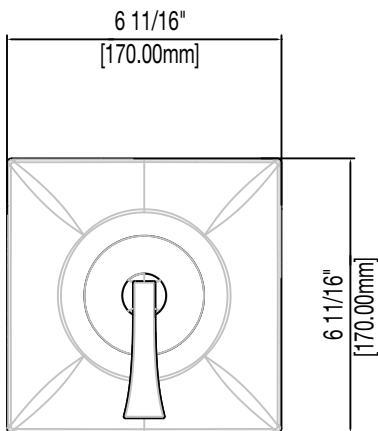

### SHOWER ONLY TRIM KIT

Product Codes:

MIRVL8020CP (polished chrome)

MIRVL8020BN (brushed nickel)

MIRVL8020ORB (oil rubbed bronze)

Note: All dimensions and specifications are nominal and may vary +/- 1/4. Use actual products for accuracy in critical situations.