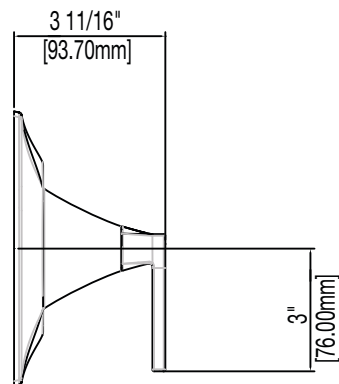

### SHOWER ONLY TRIM KIT

Product Codes:

MIRVL8020CP (polished chrome)

MIRVL8020BN (brushed nickel)

MIRVL8020ORB (oil rubbed bronze)

Note: All dimensions and specifications are nominal and may vary +/- 1/4. Use actual products for accuracy in critical situations.