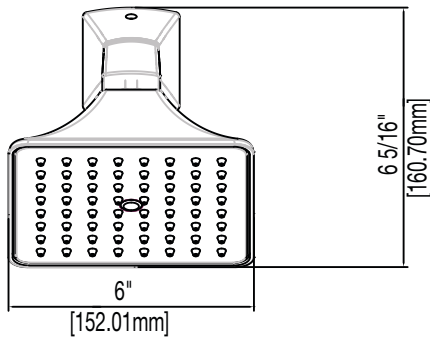

### SHOWER ONLY TRIM KIT

Product Codes:

MIRVL8020CP (polished chrome)

MIRVL8020BN (brushed nickel)

MIRVL8020ORB (oil rubbed bronze)

Note: All dimensions and specifications are nominal and may vary +/- 1/4. Use actual products for accuracy in critical situations.