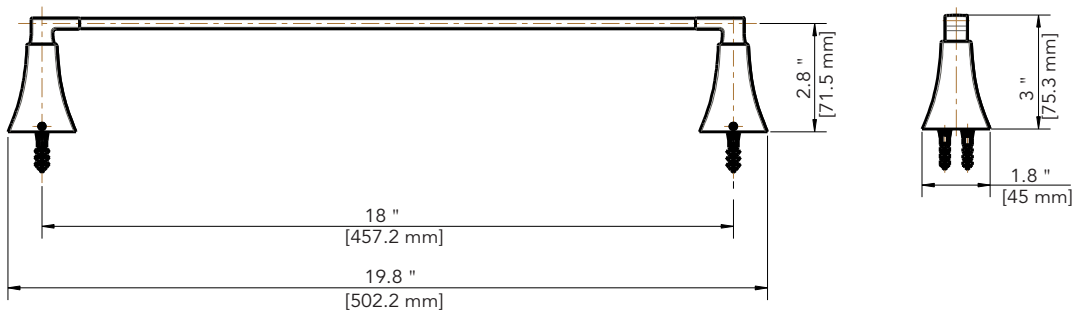

Mirabelle®

VILAMONTE COLLECTION

ACCESSORIES

18" TOWEL BAR

Product Codes:

MIRVL18TBBN (brushed nickel)
MIRVL18TBPC (polished chrome)
MIRVL18TBORB (oil rubbed bronze)

24" TOWEL BAR

Product Codes:

MIRVL24TBBN (brushed nickel)
MIRVL24TBPC (polished chrome)
MIRVL24TBORB (oil rubbed bronze)

18" Towel Bar