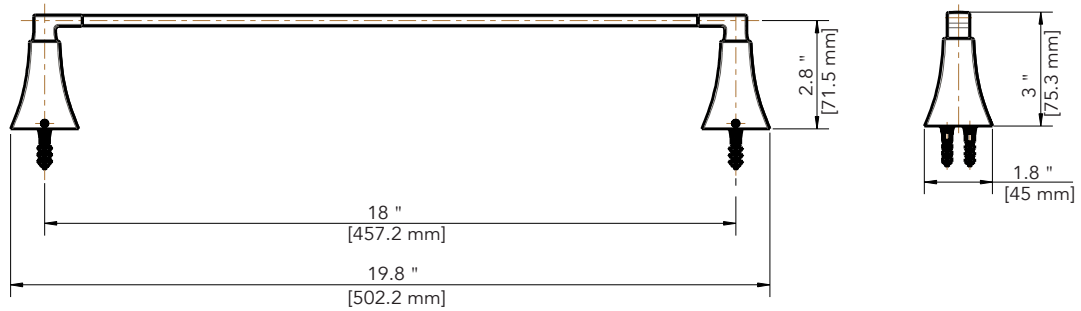

MIRVLTRBN (brushed nickel)
MIRVLTRCP (polished chrome)
MIRVLTRORB (oil rubbed bronze)

18" Towel Bar

24" Towel Bar

Note: All dimensions and specifications are nominal and may vary +/- 1/4". Use actual products for accuracy in critical situations.