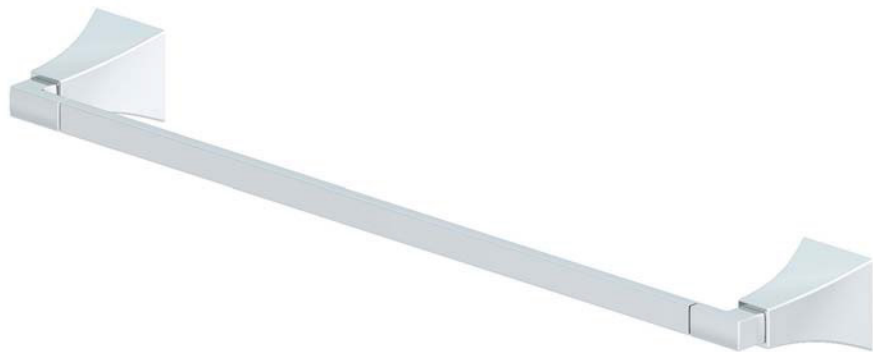

VILAMONTE COLLECTION

ACCESSORIES

- All metal construction
- Mounting hardware included

18" TOWEL BAR

Product Codes:

MIRVL18TBBN (brushed nickel)
MIRVL18TBCP (polished chrome)
MIRVL18TBORB (oil rubbed bronze)

24" TOWEL BAR

Product Codes:

MIRVLTRBN (brushed nickel)
MIRVLTRCP (polished chrome)
MIRVLTRORB (oil rubbed bronze)

See dimensional drawing on back

©2015 Ferguson Enterprises, Inc. All Rights Reserved 35760 Rev. 0915

Mirabelle®

VILAMONTE COLLECTION

ACCESSORIES

18" TOWEL BAR

Product Codes:

MIRVL18TBBN (brushed nickel)
MIRVL18TBCP (polished chrome)
MIRVL18TBORB (oil rubbed bronze)

24" TOWEL BAR

Product Codes:

MIRVLTRBN (brushed nickel)
MIRVLTRCP (polished chrome)
MIRVLTRORB (oil rubbed bronze)

18" Towel Bar

24" Towel Bar

Note: All dimensions and specifications are nominal and may vary +/- 1/4". Use actual products for accuracy in critical situations.