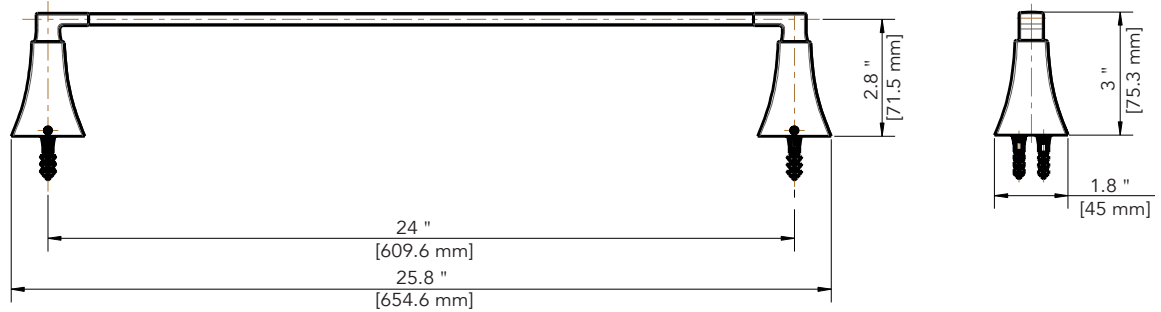

MIRVLTRBN (brushed nickel)
MIRVLTRCP (polished chrome)
MIRVLTRORB (oil rubbed bronze)

18" Towel Bar

24" Towel Bar

Note: All dimensions and specifications are nominal and may vary +/- 1/4". Use actual products for accuracy in critical situations.