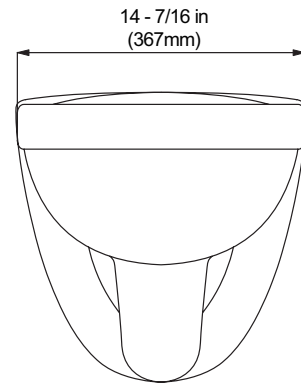

Mirabelle®

BRADENTON COLLECTION

WALL-MOUNTED TOILET

Product Codes:
MIRBD220WH – bowl (white)

- Vitreous china construction
- Washdown bowl with seat and cover (MIRTSSC201WH)
- Uses concealed tank, available in single or dual flush options (sold separately)
- Following carriers are recommended for 0.8/1.6 gpf dual flush installation
 - Grohe G38749001 for 2x6 wall stud
 - Geberit G111335005 for 2x6 wall stud
 - Geberit G111728001 for 2x4 wall stud
- EPA WaterSense Certified
- 100% factory flush tested
- Installation, operating, care and maintenance instructions included
- 1 year limited warranty
- Meets ASME Standard: A112.19.2M
- cUPC/IAPMO listed
- ADA compliant when installed according to ADA guidelines

See dimensional drawing on back

©2013 Ferguson Enterprises, Inc. All Rights Reserved 16361 Rev. 06/13

Mirabelle®

BRADENTON COLLECTION

WALL-MOUNTED TOILET

Product Codes:

MIRBD220WH – bowl (white)

Note: All dimensions and specifications are nominal and may vary +/- 1/4". Use actual products for accuracy in critical situations.