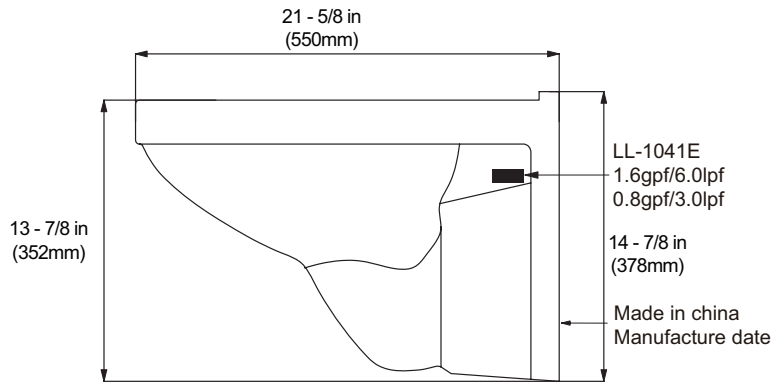

Mirabelle®

BRADENTON COLLECTION

WALL-MOUNTED TOILET

Product Codes:
MIRBD220WH – bowl (white)

- Vitreous china construction
- Washdown bowl with seat and cover (MIRTSSC201WH)
- Uses concealed tank, available in single or dual flush options (sold separately)
- Following carriers are recommended for 0.8/1.6 gpf dual flush installation
 - Grohe G38749001 for 2x6 wall stud
 - Geberit G111335005 for 2x6 wall stud
 - Geberit G111728001 for 2x4 wall stud
- EPA WaterSense Certified
- 100% factory flush tested
- Installation, operating, care and maintenance instructions included
- 1 year limited warranty
- Meets ASME Standard: A112.19.2M
- cUPC/IAPMO listed
- ADA compliant when installed according to ADA guidelines

See dimensional drawing on back

©2013 Ferguson Enterprises, Inc. All Rights Reserved 16361 Rev. 06/13

Mirabelle®

BRADENTON COLLECTION

WALL-MOUNTED TOILET

Product Codes:

MIRBD220WH – bowl (white)

Note: All dimensions and specifications are nominal and may vary +/- 1/4". Use actual products for accuracy in critical situations.