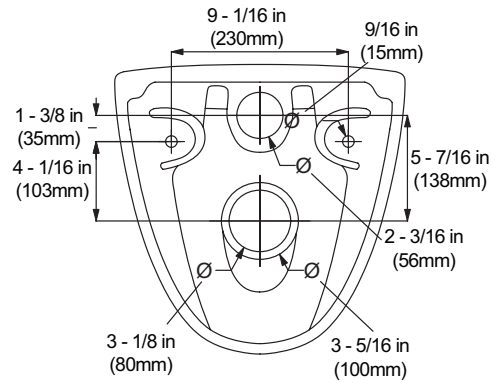

Mirabelle®

BRADENTON COLLECTION

WALL-MOUNTED TOILET

Product Codes:
MIRBD220WH – bowl (white)

- Vitreous china construction
- Washdown bowl with seat and cover (MIRTSSC201WH)
- Uses concealed tank, available in single or dual flush options (sold separately)
- Following carriers are recommended for 0.8/1.6 gpf dual flush installation
 - Grohe G38749001 for 2x6 wall stud
 - Geberit G111335005 for 2x6 wall stud
 - Geberit G111728001 for 2x4 wall stud
- EPA WaterSense Certified
- 100% factory flush tested
- Installation, operating, care and maintenance instructions included
- 1 year limited warranty
- Meets ASME Standard: A112.19.2M
- cUPC/IAPMO listed
- ADA compliant when installed according to ADA guidelines

See dimensional drawing on back

©2013 Ferguson Enterprises, Inc. All Rights Reserved 16361 Rev. 06/13

Mirabelle®

BRADENTON COLLECTION

WALL-MOUNTED TOILET

Product Codes:

MIRBD220WH – bowl (white)

Note: All dimensions and specifications are nominal and may vary +/- 1/4". Use actual products for accuracy in critical situations.