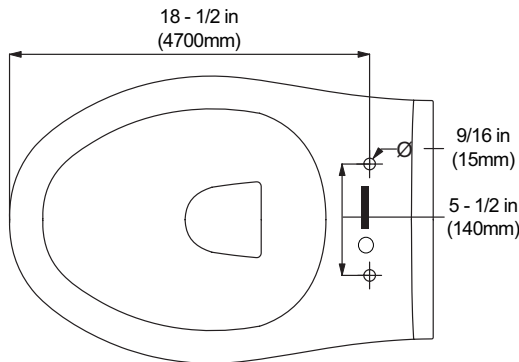

Mirabelle®

BRADENTON COLLECTION

WALL-MOUNTED TOILET

Product Codes:
MIRBD220WH – bowl (white)

- Vitreous china construction
- Washdown bowl with seat and cover (MIRTSSC201WH)
- Uses concealed tank, available in single or dual flush options (sold separately)
- Following carriers are recommended for 0.8/1.6 gpf dual flush installation
 - Grohe G38749001 for 2x6 wall stud
 - Geberit G111335005 for 2x6 wall stud
 - Geberit G111728001 for 2x4 wall stud
- EPA WaterSense Certified
- 100% factory flush tested
- Installation, operating, care and maintenance instructions included
- 1 year limited warranty
- Meets ASME Standard: A112.19.2M
- cUPC/IAPMO listed
- ADA compliant when installed according to ADA guidelines

See dimensional drawing on back

©2013 Ferguson Enterprises, Inc. All Rights Reserved 16361 Rev. 06/13

Mirabelle®

BRADENTON COLLECTION

WALL-MOUNTED TOILET

Product Codes:

MIRBD220WH – bowl (white)

Note: All dimensions and specifications are nominal and may vary +/- 1/4". Use actual products for accuracy in critical situations.