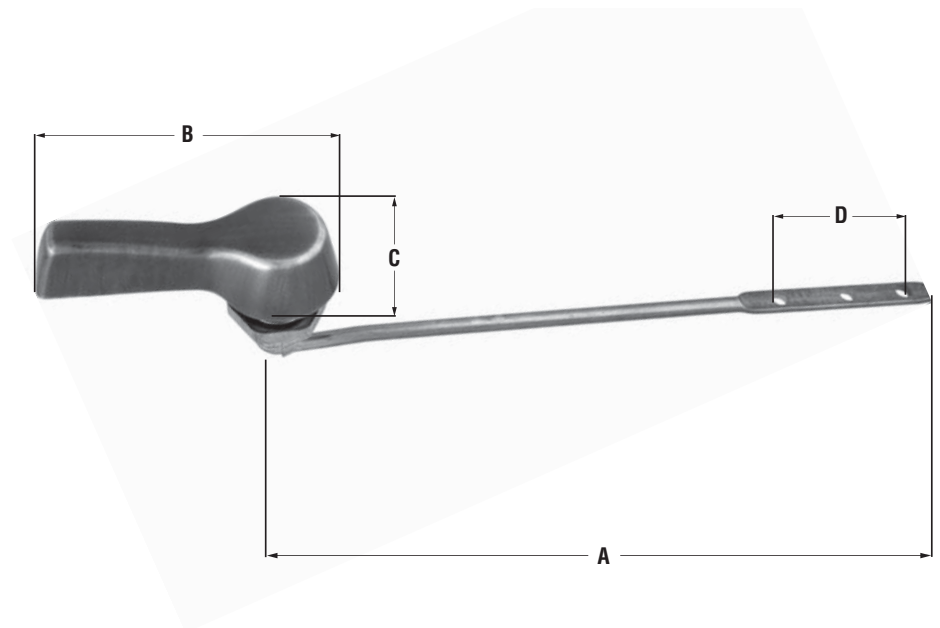

*Decorative
Accessories*

TOILET REPAIR

Flush Levers Heavy Duty

MONOGRAM BRASS™

Product Features

- Heavy Duty
- Zinc Handle & Nut
- Brass Arm
- Fits All Conventional Toilets

Finishes Available

MB130952

Product Numbers

ITEM #	FINISH
MB130918	Antique Brass
MB130952	Chrome Plated
MB130954	Oil Rubbed Bronze

Product Specifications / Dimensions

	A	B	C	D
in.	8	3-1/8	1-5/16	1-13/16
mm	203.2	79.37	33.33	46.03

This carded product comes complete with trilingual installation, operating, care and maintenance instructions. Dimensions are subject to manufacturer's tolerance and can change without notice.