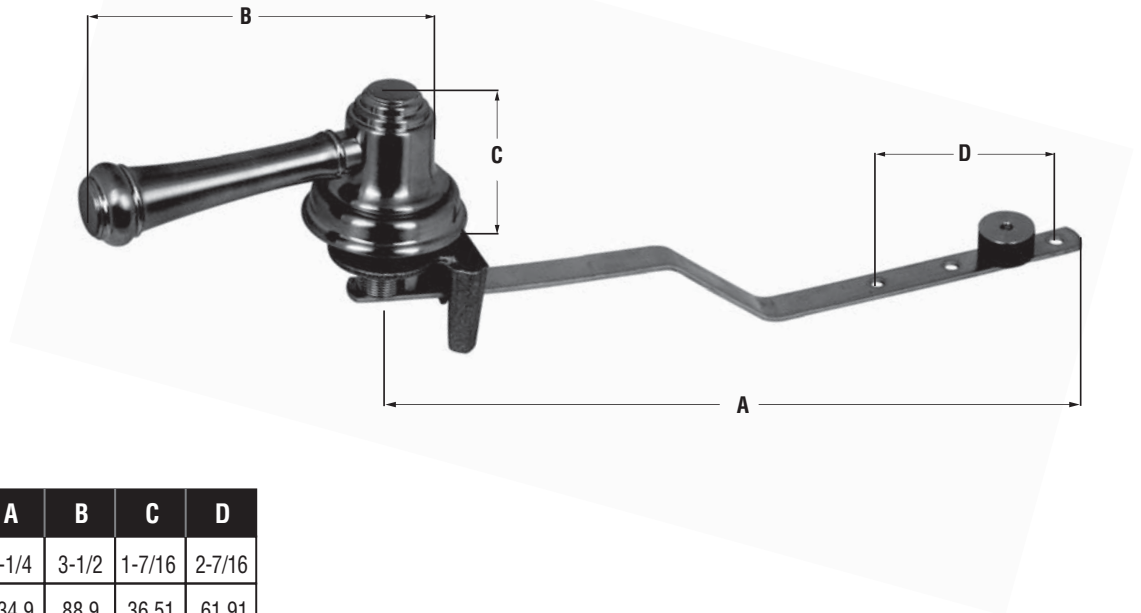

*Decorative
Accessories*

TOILET REPAIR

Flush Levers for Mirabelle Toilets

MONOGRAM BRASS™

Product Features

- Solid Brass
- Fits Mirabelle Boca Raton™, Cordoba™, Key West™, and St. Augustine™ Toilets

Finishes Available

Product Numbers

ITEM #	FINISH
MB130977	PVD Brushed Brass
MB130976	PVD Polished Nickel
MB130978	PVD Brushed Nickel
MB130979	Oil Rubbed Bronze

Product Specifications / Dimensions

	A	B	C	D
in.	9-1/4	3-1/2	1-7/16	2-7/16
mm	234.9	88.9	36.51	61.91

This carded product comes complete with trilingual installation, operating, care and maintenance instructions. Dimensions are subject to manufacturer's tolerance and can change without notice.

Distributed by
Ferguson and Wolseley Canada