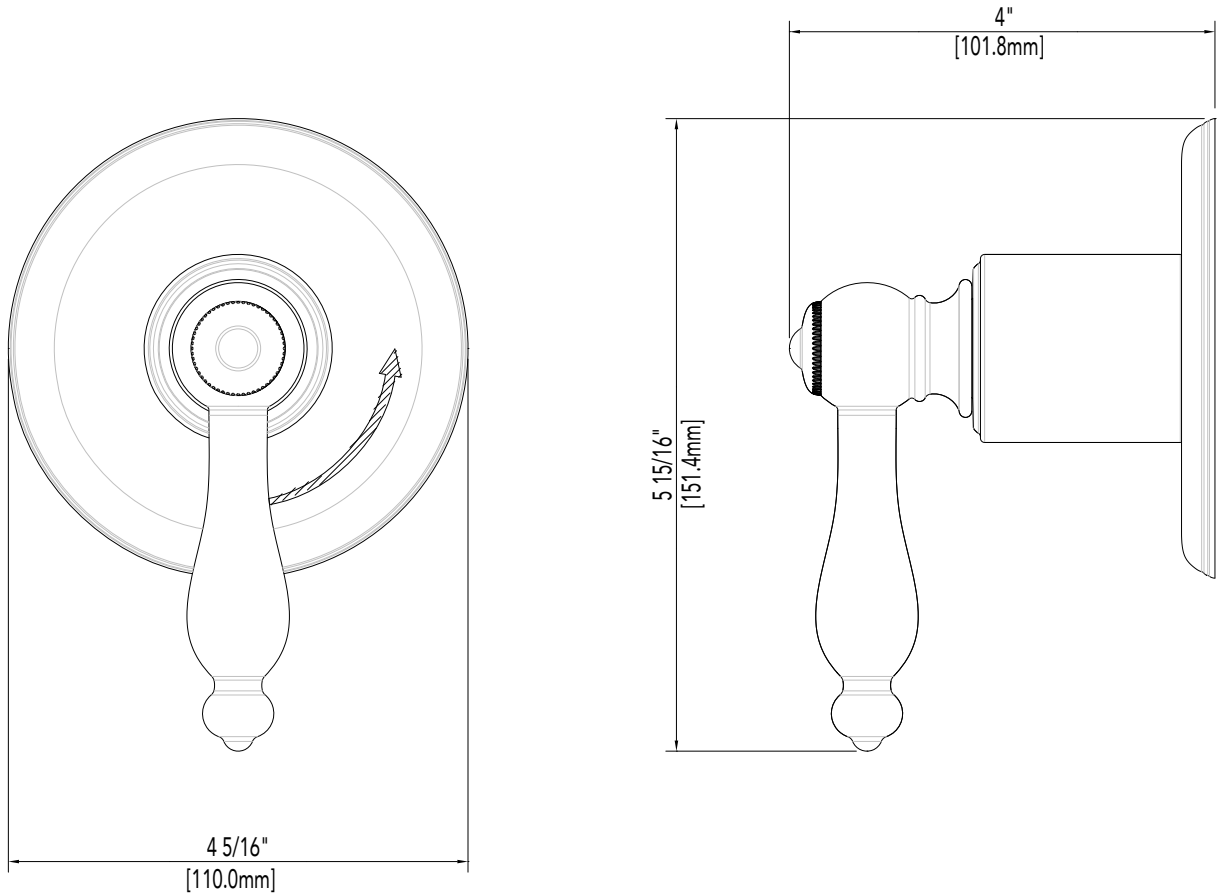

Mirabelle®

ST. AUGUSTINE COLLECTION

VOLUME CONTROL VALVE TRIM KIT

Product Codes:

MIRSA9007CP (polished chrome)

MIRSA9007BN (brushed nickel)

MIRSA9007ORB (oil rubbed bronze)

- Lever style metal handle
- Requires rough-in valve (MIR6020 or MIR6040)
- Wall thickness range 1" to 1-3/4"
- Recommended valve installation depth 1-5/8" to 2-3/8"
- Extension kit available (MIR6020EXT)
- Lifetime limited warranty
- Meets ANSI:A112.18.1M
- cUPC/IAPMO listed
- ADA compliant

See dimensional drawing on next page

© 2015 Ferguson Enterprises, Inc. 23850 0115

Mirabelle®

ST. AUGUSTINE COLLECTION

VOLUME CONTROL VALVE TRIM KIT

Product Codes:

MIRSA9007CP (polished chrome)

MIRSA9007BN (brushed nickel)

MIRSA9007ORB (oil rubbed bronze)

Note: All dimensions and specifications are nominal and may vary $\pm 1/4$ ". Use actual products for accuracy in critical situations.