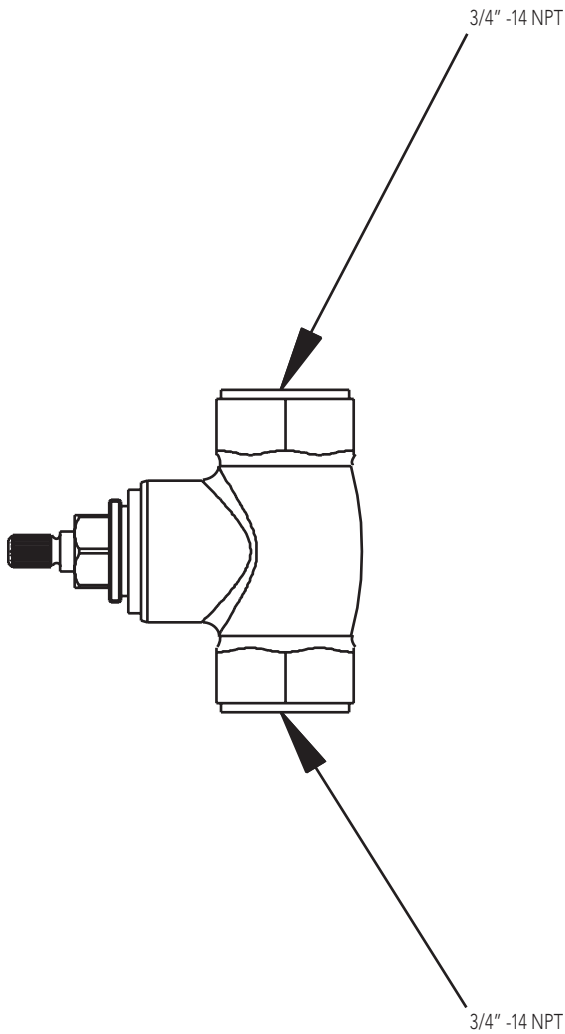

Mirabelle®

BRIDGEHURST COLLECTION

3/4" ON/OFF VOLUME CONTROL VALVE ROUGH

Product Code:  
MIR3221401

- 20 GPM @ 60 psi
- Quarter-turn ceramic disc cartridge
- 3/4" inlets for high flow
- Use with MIRBH34148
- Extension kit available - MIR3491012
- Replacement volume control cartridge available - MIR5711502

See dimensional drawing on back

©2011 Ferguson Enterprises, Inc. All Rights Reserved 7026 Rev. 07/11

Mirabelle®

BRIDGEHURST COLLECTION

3/4" ON/OFF VOLUME CONTROL VALVE ROUGH

Product Code:  
MIR3221401

Rough-in depth is measured from center line of valve to finished wall

Trim	Min	Max
Bridgehurst	2"	3"
Winter Haven	2-1/4"	4"