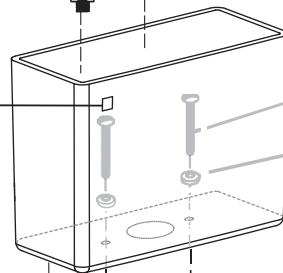

Mirabelle™

KEY WEST SERIES TWO PIECE HIGH EFFICIENCY TOILET

MIRKW200LIDWH - Tank Lid, White
MIRKW200LIDBS - Tank Lid, Biscuit

MIRB3800 - Fill Valve Assembly

MIRB4800 - Flush Valve Assembly
MIRB5800 - Flapper Only

MB130983 - Flush Lever, CP

MIRB3300 - 2 Included

MIRB3300 - Tank Gasket + Bolts

- Clamp Nut
 - Filter
 - Cone Washer
 - Coupling Nut
- Included with **MIRB3800**

MIRTSSC200BS - Slow Close Toilet Seat, Biscuit
MIRTSSC200WH - Slow Close Toilet Seat, White

Qty 2 Included with **MIRB3300**

Gasket

Metal Washer

Nut

MIRBCWH - Bolt Caps, White

MIRBCBS - Bolt Caps, Biscuit

Warranty and Codes

This product comes complete with installation, operating, care and maintenance instructions. This Mirabelle product carries a 1 year warranty. This product meets ANSI: A112.18.1M.