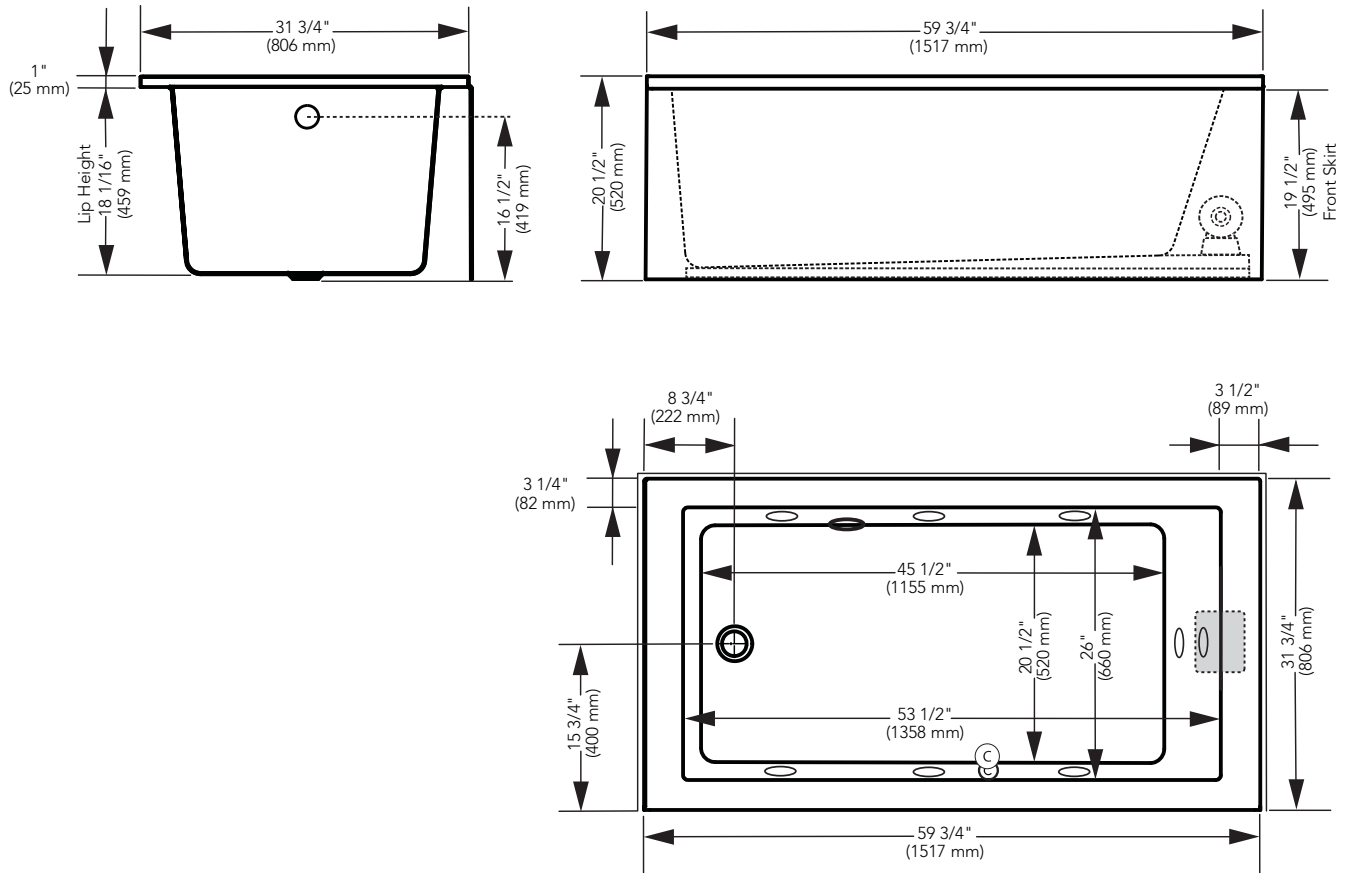

EDENTON COLLECTION

6032 SKIRTED

AIR BATH, SOAKER AND WHIRLPOOL TUBS

Dimensions: 59-3/4" L x 31-3/4" W x 20-1/2" H

Product Codes:

MIREDA6032LWH (LH white air massage), MIREDA6032LBS* (LH biscuit air massage)
 MIREDA6032RWH (RH white air massage), MIREDA6032RBS* (RH biscuit air massage)
 MIREDS6032LWH (LH white soaker tub), MIREDS6032LBS (LH biscuit soaker tub)
 MIREDS6032RWH (RH white soaker tub), MIREDS6032RBS (RH biscuit soaker tub)
 MIREDW6032LWH (LH white whirlpool), MIREDW6032LBS* (LH biscuit whirlpool)
 MIREDW6032RWH (RH white whirlpool), MIREDW6032RBS* (RH biscuit whirlpool)

See dimensional drawing on back

© 2013 Ferguson Enterprises, Inc. All Rights Reserved 15213 Rev. 04/13

*Denotes a special order product only

Mirabelle®

EDENTON COLLECTION

6032 SKIRTED AIR BATH, SOAKER AND WHIRLPOOL TUBS

Product Codes:

MIREDA6032LWH (LH white air massage), MIREDA6032LBS* (LH biscuit air massage)
 MIREDA6032RWH (RH white air massage), MIREDA6032RBS* (RH biscuit air massage)
 MIREDS6032LWH (LH white soaker tub), MIREDS6032LBS (LH biscuit soaker tub)
 MIREDS6032RWH (RH white soaker tub), MIREDS6032RBS (RH biscuit soaker tub)
 MIREDW6032LWH (LH white whirlpool), MIREDW6032LBS* (LH biscuit whirlpool)
 MIREDW6032RWH (RH white whirlpool), MIREDW6032RBS* (RH biscuit whirlpool)

Ⓢ Designates control location

Note: All dimensions and specifications are nominal and may vary +/- 1/4". Use actual products for accuracy in critical situations.

Please contact your Mirabelle customer service representative at (800) 221-3379 for any updated specifications.