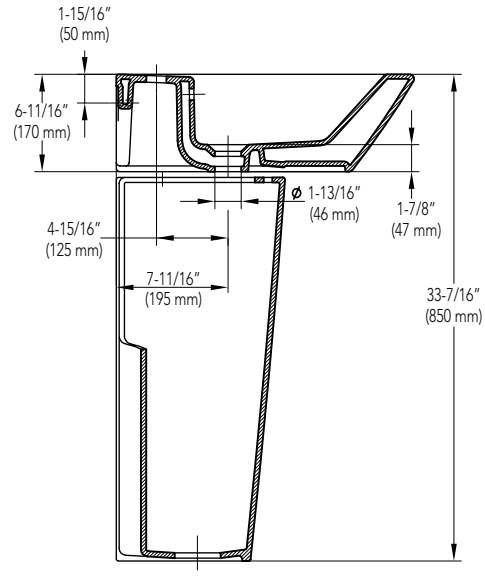

Mirabelle®

WINTER HAVEN COLLECTION

PEDESTAL LAVATORY

Dimensions: 25-9/16" x 18-7/8"

Product Codes:

MIRWH351WH – Single-hole lavatory (white), MIRWH350WH – pedestal (white)
MIRWH358WH – 8" centers lavatory (white), MIRWH350WH – pedestal (white)

- Vitreous china construction
- Wide and spacious basin for comfortable use
- Rear overflow
- Drilled for single-hole or 8" widespread faucet
- 33-7/16" height for maximum comfort
- Mounting hardware included
- Installation, operating, care and maintenance instructions included
- 1 year limited warranty
- Meets ASME Standard: A112.19.2M
- cUPC/IAPMO listed

See dimensional drawing on back

© 2012 Ferguson Enterprises, Inc. All Rights Reserved 12608 07/12

Mirabelle®

WINTER HAVEN COLLECTION

PEDESTAL LAVATORY

Product Codes:

MIRWH351WH – Single-hole lavatory (white), MIRWH350WH – pedestal (white)

MIRWH358WH – 8" centers lavatory (white), MIRWH350WH – pedestal (white)

Note: All dimensions and specifications are nominal and may vary +/- 1/4". Use actual products for accuracy in critical situations.