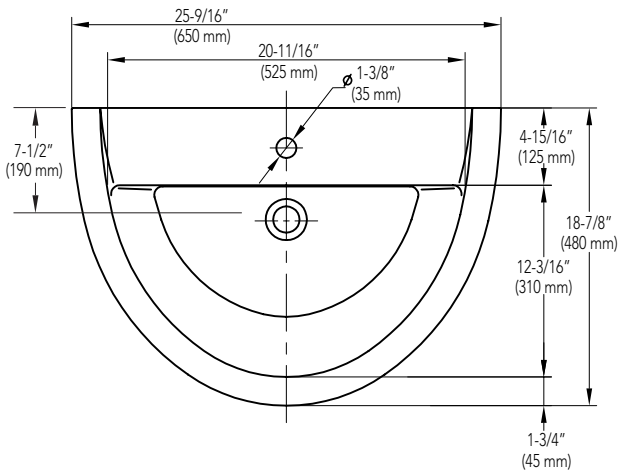

Mirabelle®

WINTER HAVEN COLLECTION

PEDESTAL LAVATORY

Dimensions: 25-9/16" x 18-7/8"

Product Codes:

MIRWH351WH – Single-hole lavatory (white), MIRWH350WH – pedestal (white)
MIRWH358WH – 8" centers lavatory (white), MIRWH350WH – pedestal (white)

- Vitreous china construction
- Wide and spacious basin for comfortable use
- Rear overflow
- Drilled for single-hole or 8" widespread faucet
- 33-7/16" height for maximum comfort
- Mounting hardware included
- Installation, operating, care and maintenance instructions included
- 1 year limited warranty
- Meets ASME Standard: A112.19.2M
- cUPC/IAPMO listed

See dimensional drawing on back

© 2012 Ferguson Enterprises, Inc. All Rights Reserved 12608 07/12

Mirabelle®

WINTER HAVEN COLLECTION

PEDESTAL LAVATORY

Product Codes:

MIRWH351WH – Single-hole lavatory (white), MIRWH350WH – pedestal (white)

MIRWH358WH – 8" centers lavatory (white), MIRWH350WH – pedestal (white)

Note: All dimensions and specifications are nominal and may vary +/- 1/4". Use actual products for accuracy in critical situations.