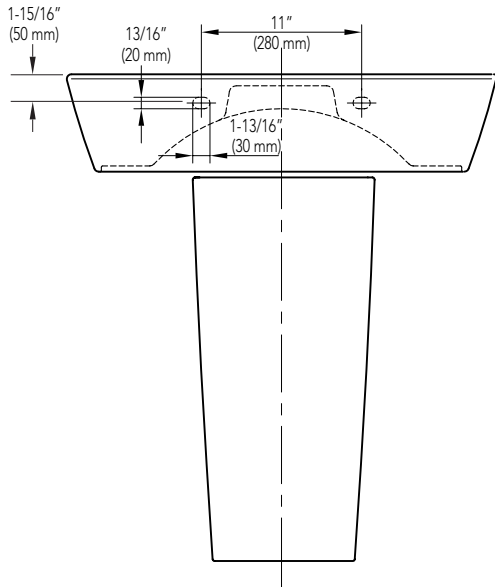

Mirabelle®

WINTER HAVEN COLLECTION

PEDESTAL LAVATORY

Dimensions: 25-9/16" x 18-7/8"

Product Codes:

MIRWH351WH – Single-hole lavatory (white), MIRWH350WH – pedestal (white)
MIRWH358WH – 8" centers lavatory (white), MIRWH350WH – pedestal (white)

- Vitreous china construction
- Wide and spacious basin for comfortable use
- Rear overflow
- Drilled for single-hole or 8" widespread faucet
- 33-7/16" height for maximum comfort
- Mounting hardware included
- Installation, operating, care and maintenance instructions included
- 1 year limited warranty
- Meets ASME Standard: A112.19.2M
- cUPC/IAPMO listed

See dimensional drawing on back

© 2012 Ferguson Enterprises, Inc. All Rights Reserved 12608 07/12

Mirabelle®

WINTER HAVEN COLLECTION

PEDESTAL LAVATORY

Product Codes:

MIRWH351WH – Single-hole lavatory (white), MIRWH350WH – pedestal (white)

MIRWH358WH – 8" centers lavatory (white), MIRWH350WH – pedestal (white)

Note: All dimensions and specifications are nominal and may vary +/- 1/4". Use actual products for accuracy in critical situations.