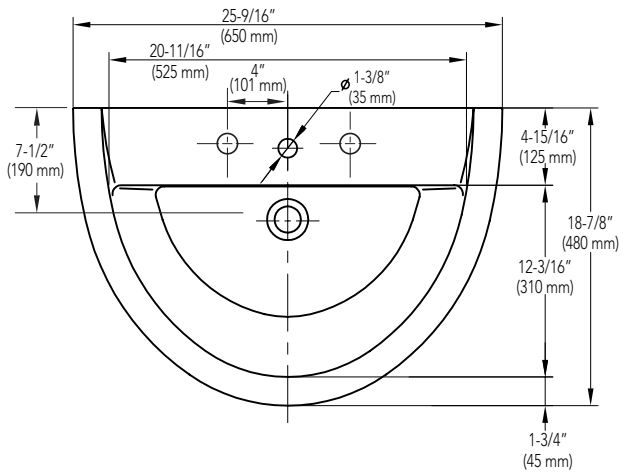

Mirabelle®

WINTER HAVEN COLLECTION

PEDESTAL LAVATORY

Dimensions: 25-9/16" x 18-7/8"

Product Codes:

MIRWH351WH – Single-hole lavatory (white), MIRWH350WH – pedestal (white)
MIRWH358WH – 8" centers lavatory (white), MIRWH350WH – pedestal (white)

- Vitreous china construction
- Wide and spacious basin for comfortable use
- Rear overflow
- Drilled for single-hole or 8" widespread faucet
- 33-7/16" height for maximum comfort
- Mounting hardware included
- Installation, operating, care and maintenance instructions included
- 1 year limited warranty
- Meets ASME Standard: A112.19.2M
- cUPC/IAPMO listed

See dimensional drawing on back

© 2012 Ferguson Enterprises, Inc. All Rights Reserved 12608 07/12

Mirabelle®

WINTER HAVEN COLLECTION

PEDESTAL LAVATORY

Product Codes:

MIRWH351WH – Single-hole lavatory (white), MIRWH350WH – pedestal (white)

MIRWH358WH – 8" centers lavatory (white), MIRWH350WH – pedestal (white)

Note: All dimensions and specifications are nominal and may vary +/- 1/4". Use actual products for accuracy in critical situations.