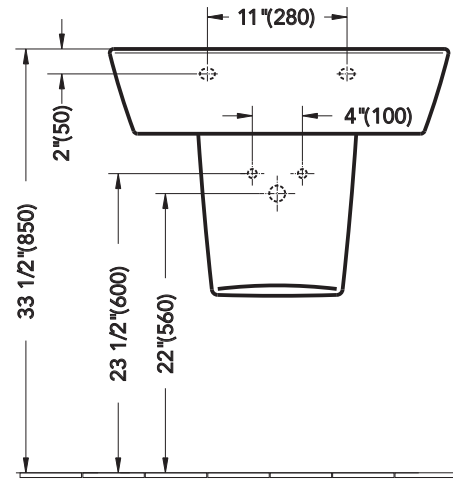

A WINTER HAVEN PEDESTAL

B WINTER HAVEN HALF PEDESTAL

C EDENTON HALF PEDESTAL

D SQUARE LAVATORIES
(SMALL 24", LARGE 32")

SUPPLEMENTARY INSTALLATION INSTRUCTIONS

Mirabelle WinterHaven Pedestal Lavatories

FOR USE WITH:
MIRWH351WH
MIRWH358WH
MIRWH350WH