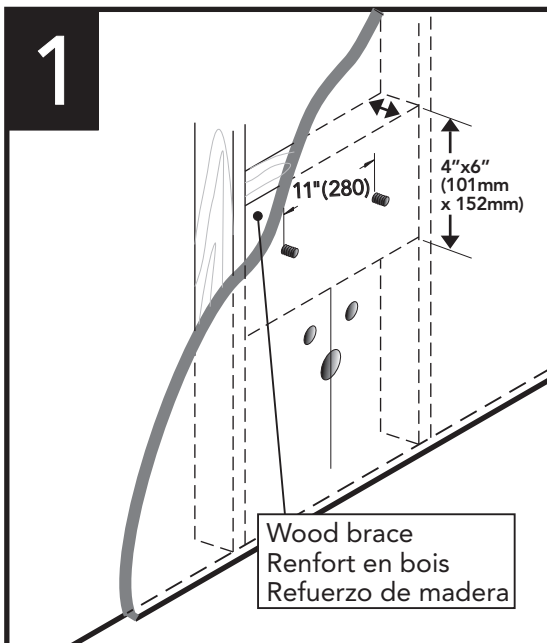

A WINTER HAVEN PEDESTAL

B WINTER HAVEN HALF PEDESTAL

C EDENTON HALF PEDESTAL

D SQUARE LAVATORIES
(SMALL 24", LARGE 32")

SUPPLEMENTARY INSTALLATION INSTRUCTIONS

Mirabelle WinterHaven Pedestal Lavatories

FOR USE WITH:
MIRWH351WH
MIRWH358WH
MIRWH350WH