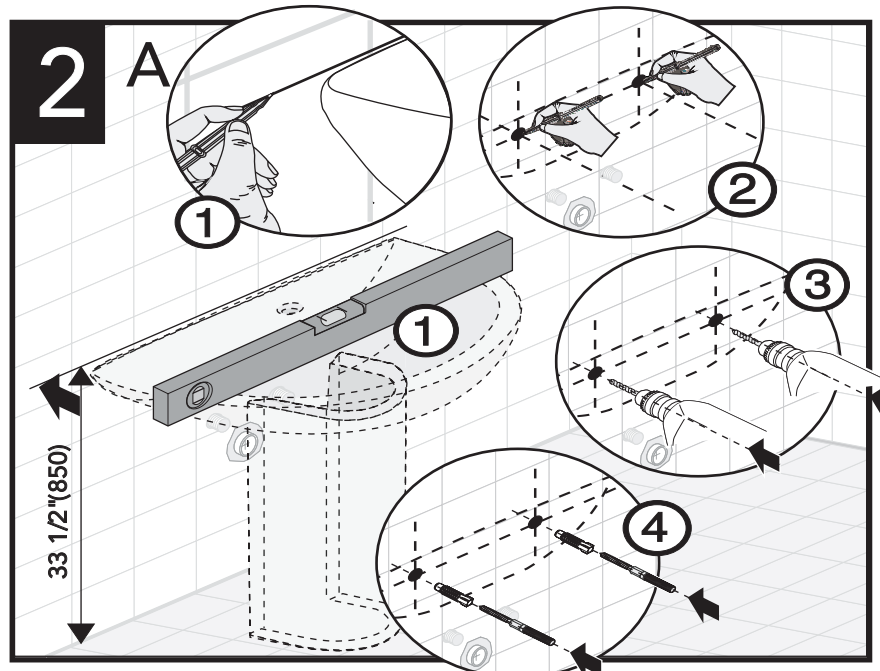

A WINTER HAVEN PEDESTAL

B WINTER HAVEN HALF PEDESTAL

C EDENTON HALF PEDESTAL

D SQUARE LAVATORIES
(SMALL 24", LARGE 32")

SUPPLEMENTARY INSTALLATION INSTRUCTIONS

Mirabelle WinterHaven Pedestal Lavatories

FOR USE WITH:
MIRWH351WH
MIRWH358WH
MIRWH350WH