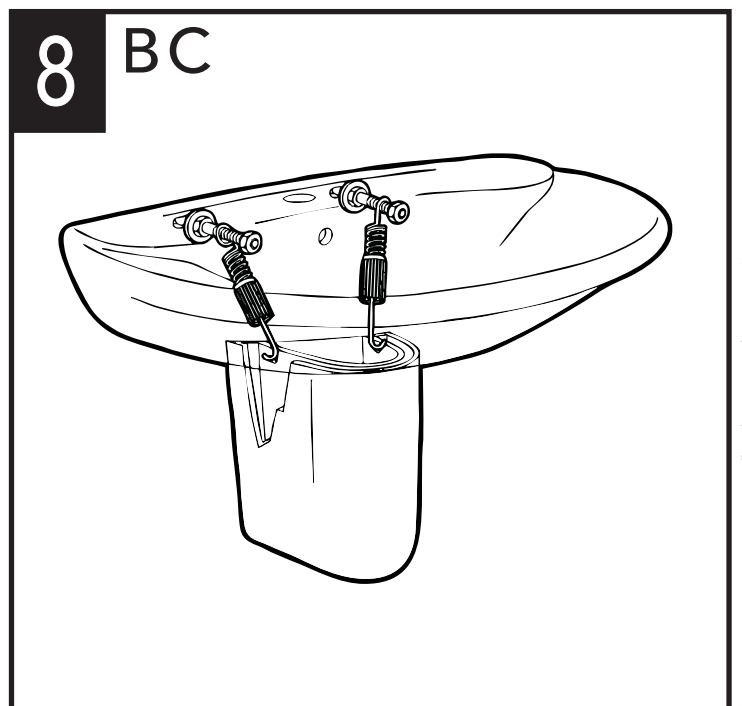

A WINTER HAVEN PEDESTAL

B WINTER HAVEN HALF PEDESTAL

C EDENTON HALF PEDESTAL

D SQUARE LAVATORIES
(SMALL 24", LARGE 32")

SUPPLEMENTARY INSTALLATION INSTRUCTIONS

Mirabelle WinterHaven Pedestal Lavatories

FOR USE WITH:
MIRWH351WH
MIRWH358WH
MIRWH350WH