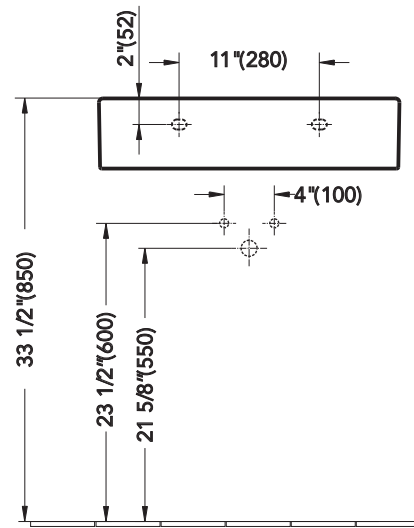

A WINTER HAVEN PEDESTAL

B WINTER HAVEN HALF PEDESTAL

C EDENTON HALF PEDESTAL

D SQUARE LAVATORIES
(SMALL 24", LARGE 32")

SUPPLEMENTARY INSTALLATION INSTRUCTIONS

Mirabelle WinterHaven Pedestal Lavatories

FOR USE WITH:
MIRWH351WH
MIRWH358WH
MIRWH350WH