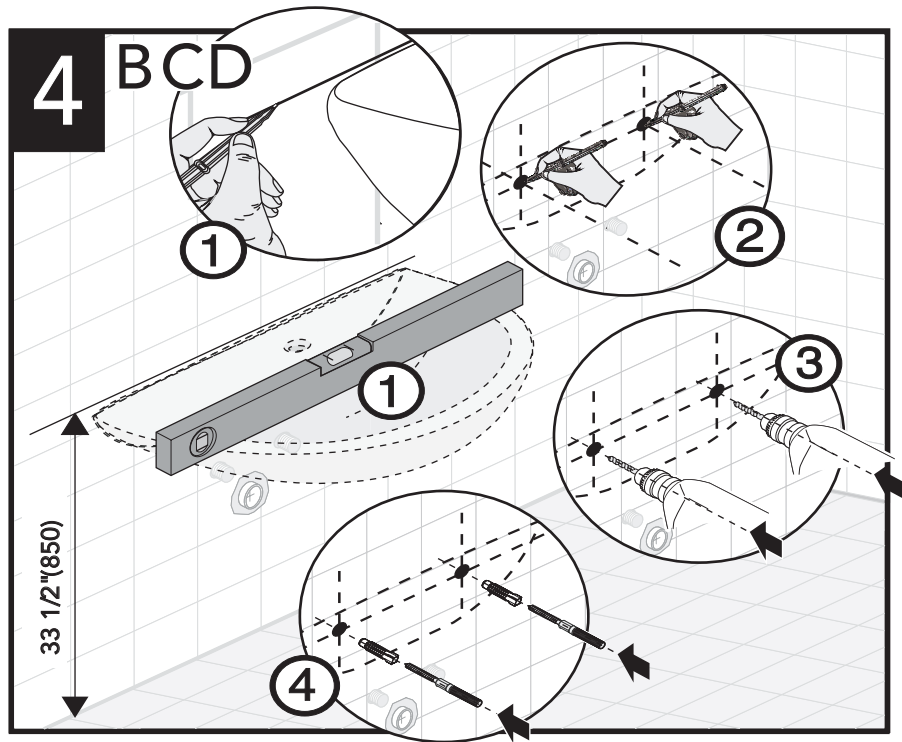

A WINTER HAVEN PEDESTAL

B WINTER HAVEN HALF PEDESTAL

C EDENTON HALF PEDESTAL

D SQUARE LAVATORIES
(SMALL 24", LARGE 32")

SUPPLEMENTARY INSTALLATION INSTRUCTIONS

Mirabelle WinterHaven Pedestal Lavatories

FOR USE WITH:
MIRWH351WH
MIRWH358WH
MIRWH350WH