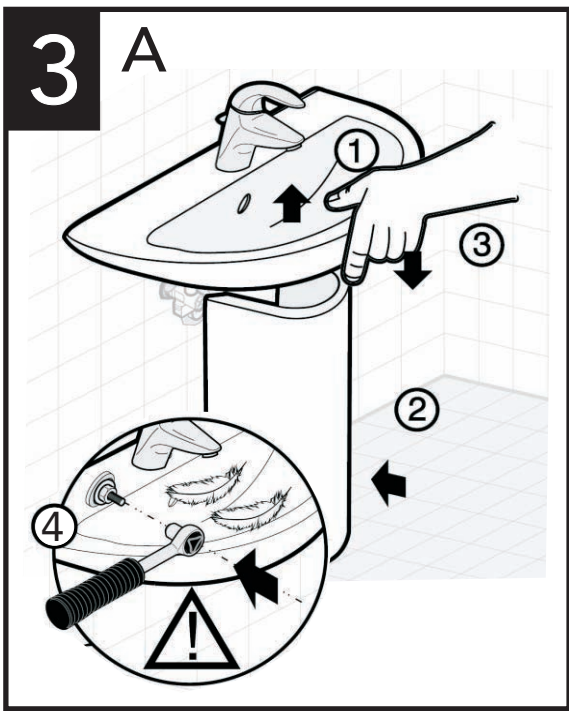

A WINTER HAVEN PEDESTAL

B WINTER HAVEN HALF PEDESTAL

C EDENTON HALF PEDESTAL

D SQUARE LAVATORIES
(SMALL 24", LARGE 32")

SUPPLEMENTARY INSTALLATION INSTRUCTIONS

Mirabelle WinterHaven Pedestal Lavatories

FOR USE WITH:
MIRWH351WH
MIRWH358WH
MIRWH350WH