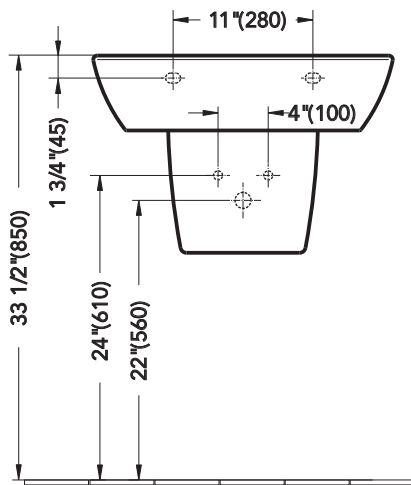

A WINTER HAVEN PEDESTAL

B WINTER HAVEN HALF PEDESTAL

C EDENTON HALF PEDESTAL

D SQUARE LAVATORIES
(SMALL 24", LARGE 32")

SUPPLEMENTARY INSTALLATION INSTRUCTIONS

Mirabelle WinterHaven Pedestal Lavatories

FOR USE WITH:
MIRWH351WH
MIRWH358WH
MIRWH350WH