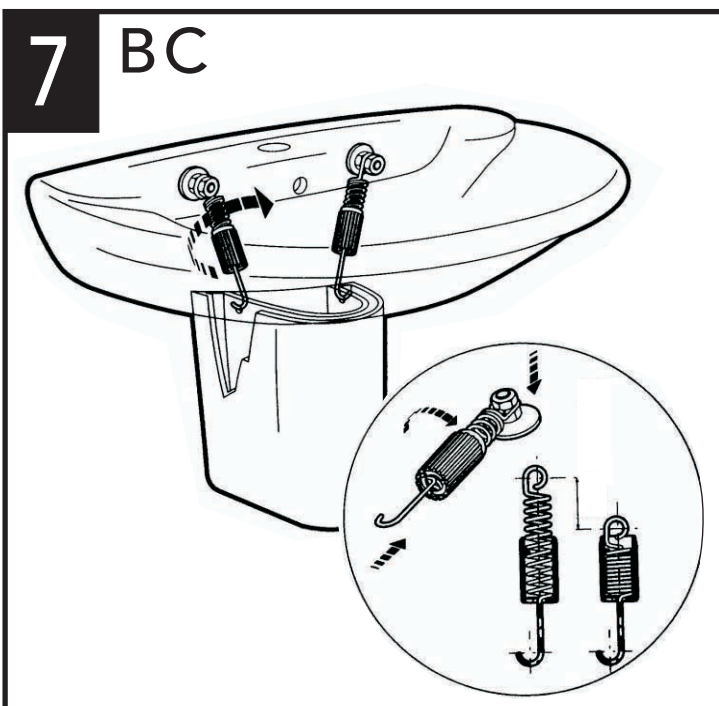

A WINTER HAVEN PEDESTAL

B WINTER HAVEN HALF PEDESTAL

C EDENTON HALF PEDESTAL

D SQUARE LAVATORIES
(SMALL 24", LARGE 32")

SUPPLEMENTARY INSTALLATION INSTRUCTIONS

Mirabelle WinterHaven Pedestal Lavatories

FOR USE WITH:
MIRWH351WH
MIRWH358WH
MIRWH350WH