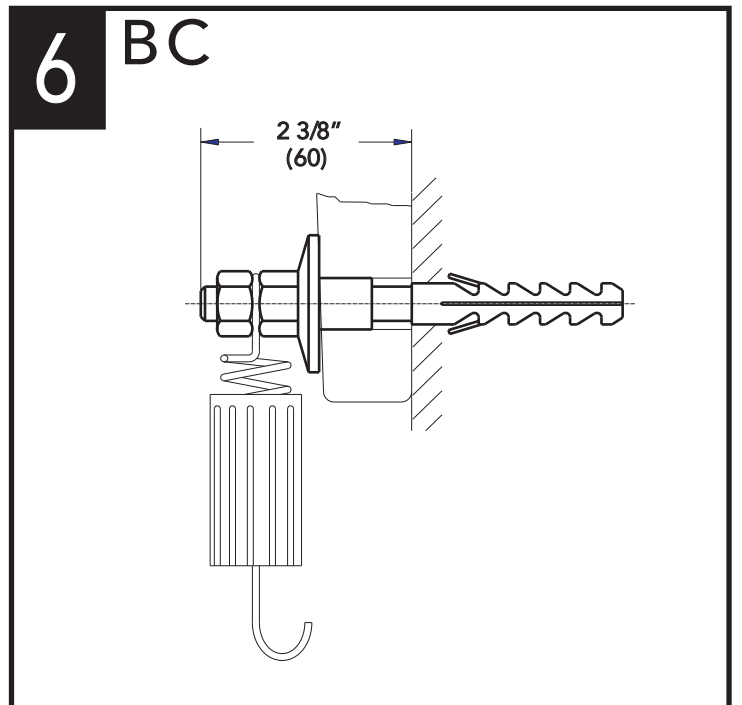

A WINTER HAVEN PEDESTAL

B WINTER HAVEN HALF PEDESTAL

C EDENTON HALF PEDESTAL

D SQUARE LAVATORIES
(SMALL 24", LARGE 32")

SUPPLEMENTARY INSTALLATION INSTRUCTIONS

Mirabelle WinterHaven Pedestal Lavatories

FOR USE WITH:
MIRWH351WH
MIRWH358WH
MIRWH350WH