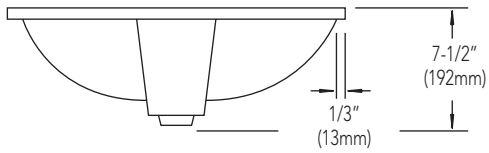

Mirabelle®

UNDERMOUNT LAVATORY

Dimensions: 15-3/8" x 12" (interior)

Dimensions: 17" x 13-3/4" (exterior)

Basin depth: 5-3/4"

Product Codes:

MIRU1512WH (white)

MIRU1512BS (biscuit)

- Vitreous china with concealed front overflow
- Cutout template included
- Mounting hardware included
- Installation, operating, care and maintenance instructions included
- 1 year limited warranty
- Meets ASME Standard: A112.19.2M
- cUPC/IAPMO listed

Mirabelle®

UNDERMOUNT LAVATORY

Product Codes:

MIRU1512WH (white)

MIRU1512BS (biscuit)

SUGGESTED ROUGH-IN

Note: All dimensions and specifications are nominal and may vary +/- 1/4". Use actual products for accuracy in critical situations.