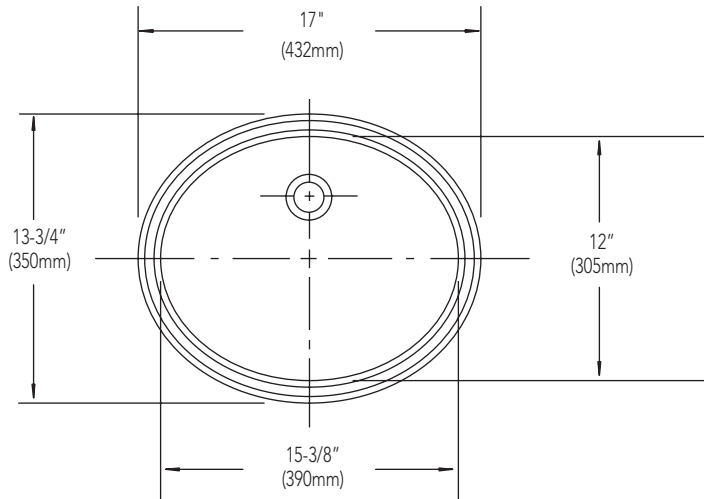

Mirabelle®

UNDERMOUNT LAVATORY

Dimensions: 15-3/8" x 12" (interior)

Dimensions: 17" x 13-3/4" (exterior)

Basin depth: 5-3/4"

Product Codes:

MIRU1512WH (white)

MIRU1512BS (biscuit)

- Vitreous china with concealed front overflow
- Cutout template included
- Mounting hardware included
- Installation, operating, care and maintenance instructions included
- 1 year limited warranty
- Meets ASME Standard: A112.19.2M
- cUPC/IAPMO listed

Mirabelle®

UNDERMOUNT LAVATORY

Product Codes:

MIRU1512WH (white)

MIRU1512BS (biscuit)

SUGGESTED ROUGH-IN

Note: All dimensions and specifications are nominal and may vary +/- 1/4". Use actual products for accuracy in critical situations.