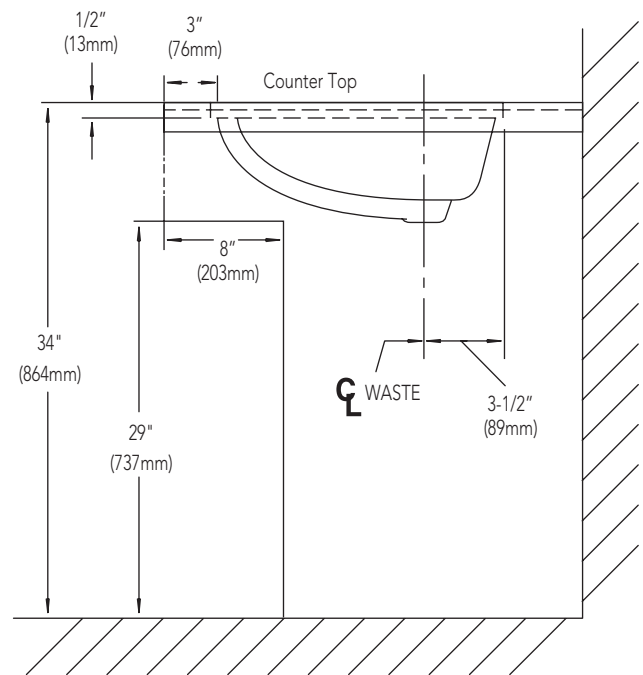

Mirabelle®

UNDERMOUNT LAVATORY

Dimensions: 15-3/8" x 12" (interior)

Dimensions: 17" x 13-3/4" (exterior)

Basin depth: 5-3/4"

Product Codes:

MIRU1512WH (white)

MIRU1512BS (biscuit)

- Vitreous china with concealed front overflow
- Cutout template included
- Mounting hardware included
- Installation, operating, care and maintenance instructions included
- 1 year limited warranty
- Meets ASME Standard: A112.19.2M
- cUPC/IAPMO listed

Mirabelle®

UNDERMOUNT LAVATORY

Product Codes:

MIRU1512WH (white)

MIRU1512BS (biscuit)

SUGGESTED ROUGH-IN

Note: All dimensions and specifications are nominal and may vary +/- 1/4". Use actual products for accuracy in critical situations.