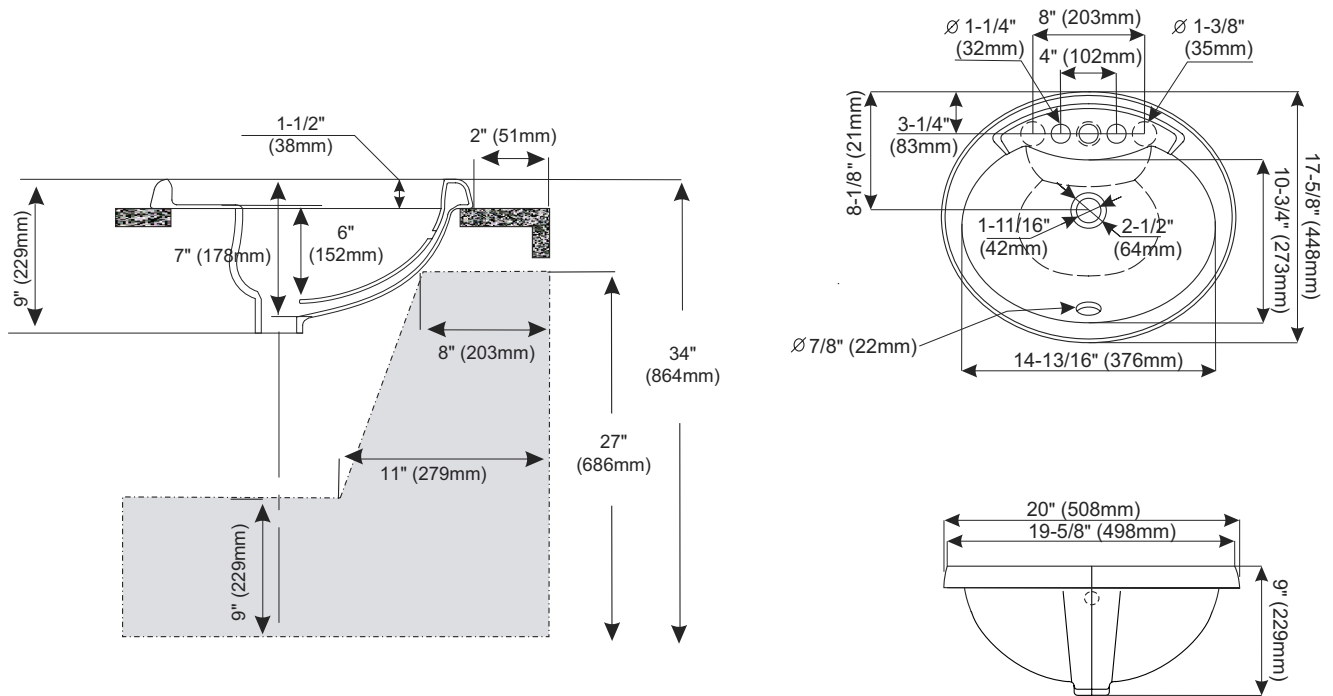

Mirabelle®

PROVINCETOWN COLLECTION

SELF-RIMMING LAVATORY

Dimensions: 20" x 17-5/8"

Product Codes:

MIRPR451WH – single-hole (white)

MIRPR454WH – 4" centers (white)

MIRPR458WH – 8" centers (white)

MIRPR451BS – single-hole (biscuit)

MIRPR454BS – 4" centers (biscuit)

MIRPR458BS – 8" centers (biscuit)

- Vitreous china construction
- Concealed front overflow
- Drilled for single-hole, 4" centers or 8" widespread faucet
- Cutout template included
- Installation, operating, care and maintenance instructions included
- 1 year limited warranty
- Meets ASME Standard: A112.19.2M
- cUPC/IAPMO listed
- ADA compliant when installed according to ADA guidelines

See dimensional drawing on next page.

©2015 Ferguson Enterprises, Inc. 24286 02/15

PROVINCETOWN COLLECTION

SELF-RIMMING LAVATORY

Product Codes:

- MIRPR451WH – single-hole (white)
- MIRPR454WH – 4" centers (white)
- MIRPR458WH – 8" centers (white)
- MIRPR451BS – single-hole (biscuit)
- MIRPR454BS – 4" centers (biscuit)
- MIRPR458BS – 8" centers (biscuit)

Note: All dimensions and specifications are nominal and may vary +/- 1/4". Use actual products for accuracy in critical situations.