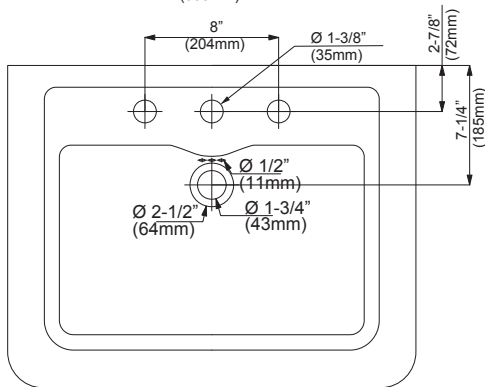

Mirabelle®

KEY WEST COLLECTION

PEDESTAL LAVATORY

Dimensions: 24-3/8" x 19-3/8"

Product Codes:

MIRKW348AWH – 8" centers lavatory (white), MIRKW350AWH – pedestal (white)
MIRKW348ABS – 8" centers lavatory (biscuit), MIRKW350ABS – pedestal (biscuit)

- Vitreous china construction
- Wide and spacious basin for comfortable use
- Rear overflow
- Drilled for 8" widespread faucet
- 35-1/8" overall height for maximum comfort
- Mounting hardware included
- Installation instructions included
- 1 year limited warranty
- Meets ASME Standard: A112.19.2M
- cUPC /IAPMO listed

See dimensional drawing on next page

© 2016 Ferguson Enterprises, Inc. 0616 212142

KEY WEST COLLECTION

PEDESTAL LAVATORY

Product Codes:

MIRKW348AWH – 8" centers lavatory (white), MIRKW350AWH – pedestal (white)
MIRKW348ABS – 8" centers lavatory (biscuit), MIRKW350ABS – pedestal (biscuit)

Note: All dimensions and specifications are nominal and may vary +/- 1/4. Use actual products for accuracy in critical situations.