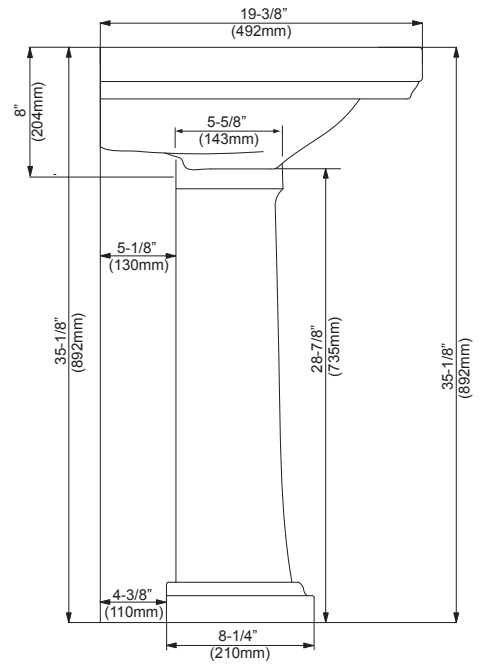

Mirabelle®

KEY WEST COLLECTION

PEDESTAL LAVATORY

Dimensions: 24-3/8" x 19-3/8"

Product Codes:

MIRKW348AWH – 8" centers lavatory (white), MIRKW350AWH – pedestal (white)
MIRKW348ABS – 8" centers lavatory (biscuit), MIRKW350ABS – pedestal (biscuit)

- Vitreous china construction
- Wide and spacious basin for comfortable use
- Rear overflow
- Drilled for 8" widespread faucet
- 35-1/8" overall height for maximum comfort
- Mounting hardware included
- Installation instructions included
- 1 year limited warranty
- Meets ASME Standard: A112.19.2M
- cUPC /IAPMO listed

See dimensional drawing on next page

© 2016 Ferguson Enterprises, Inc. 0616 212142

KEY WEST COLLECTION

PEDESTAL LAVATORY

Product Codes:

MIRKW348AWH – 8" centers lavatory (white), MIRKW350AWH – pedestal (white)
MIRKW348ABS – 8" centers lavatory (biscuit), MIRKW350ABS – pedestal (biscuit)

Note: All dimensions and specifications are nominal and may vary +/- 1/4. Use actual products for accuracy in critical situations.