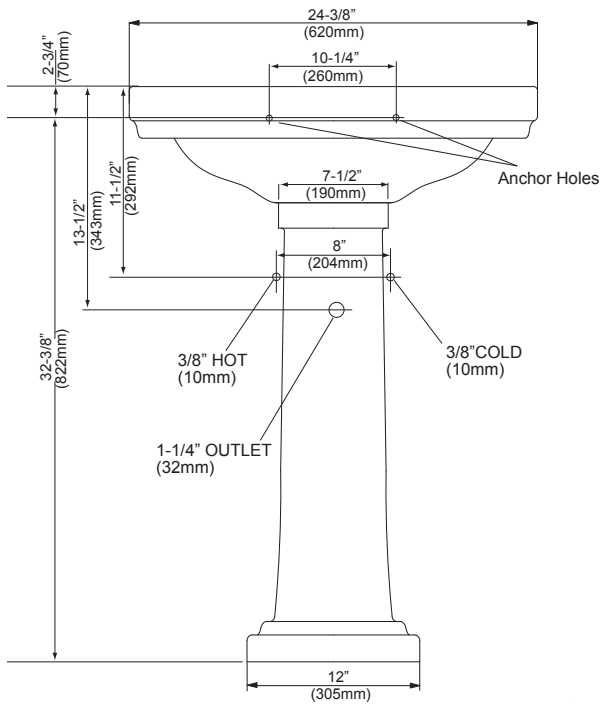

Mirabelle®

KEY WEST COLLECTION

PEDESTAL LAVATORY

Dimensions: 24-3/8" x 19-3/8"

Product Codes:

MIRKW348AWH – 8" centers lavatory (white), MIRKW350AWH – pedestal (white)
MIRKW348ABS – 8" centers lavatory (biscuit), MIRKW350ABS – pedestal (biscuit)

- Vitreous china construction
- Wide and spacious basin for comfortable use
- Rear overflow
- Drilled for 8" widespread faucet
- 35-1/8" overall height for maximum comfort
- Mounting hardware included
- Installation instructions included
- 1 year limited warranty
- Meets ASME Standard: A112.19.2M
- cUPC /IAPMO listed

See dimensional drawing on next page

© 2016 Ferguson Enterprises, Inc. 0616 212142

KEY WEST COLLECTION

PEDESTAL LAVATORY

Product Codes:

MIRKW348AWH – 8" centers lavatory (white), MIRKW350AWH – pedestal (white)
MIRKW348ABS – 8" centers lavatory (biscuit), MIRKW350ABS – pedestal (biscuit)

Note: All dimensions and specifications are nominal and may vary +/- 1/4. Use actual products for accuracy in critical situations.