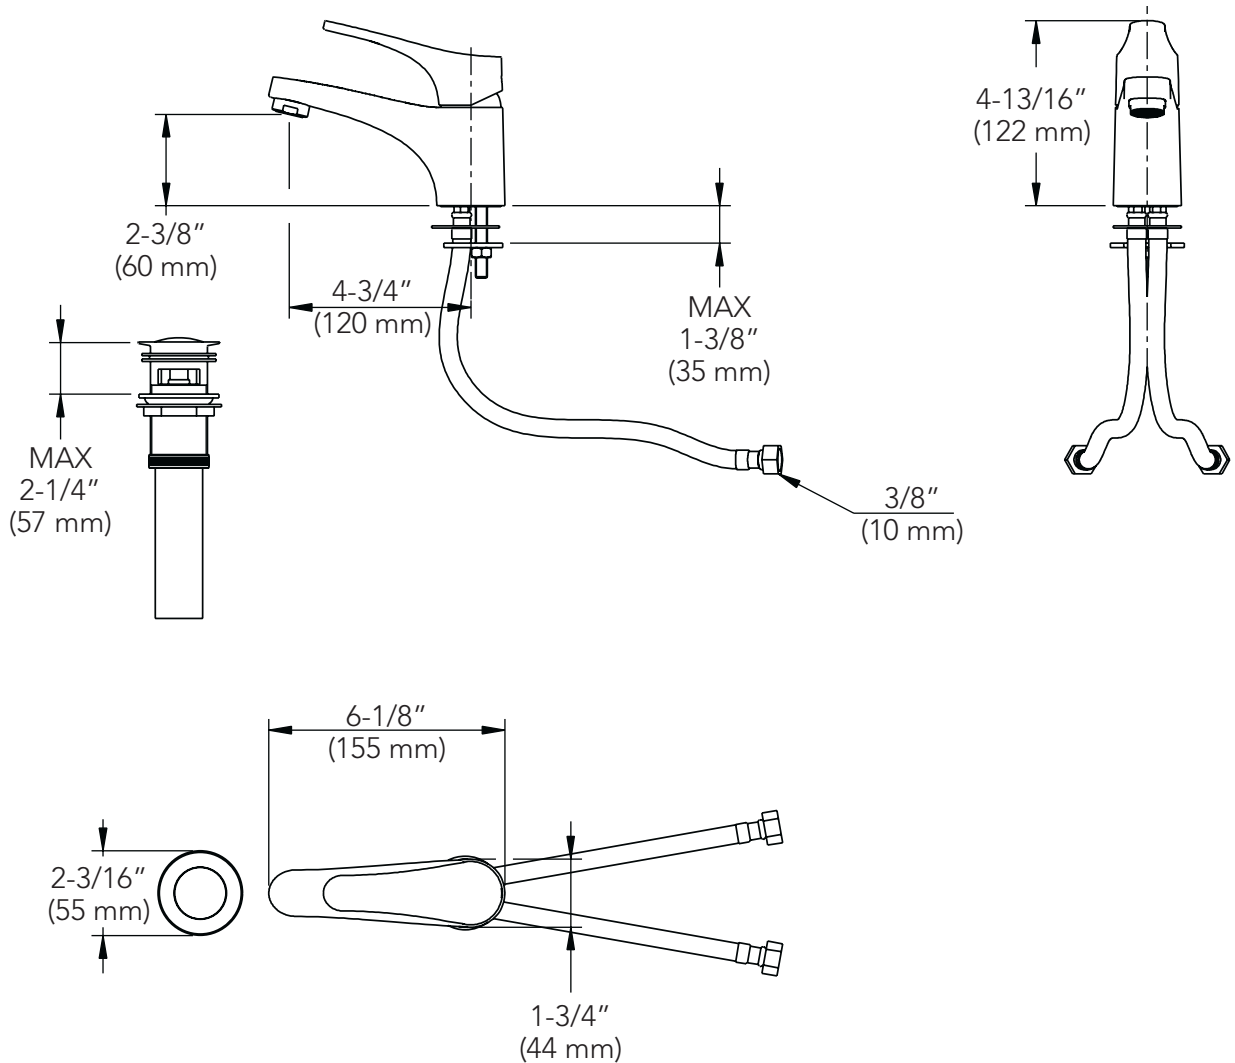

### SINGLE-HANDLE LAVATORY FAUCET

**Product Codes:**

MIRWSBD100CP (polished chrome)

MIRWSBD100BN (brushed nickel)

MIRWSBD100LCP (polished chrome - less drain)

MIRWSBD100LBN (brushed nickel - less drain)

- Solid brass construction
- 1.5 GPM water saving aerator
- Single-hole installation
- Ceramic disc cartridge (replacement part # MIR5711600)
- Push-activated brass pop-up over flow drain assembly
- Stainless steel flexible supplies
- Recommended hole drilling: 1-3/8"
- Installation, operating, and care and maintenance instructions included
- Limited lifetime warranty
- Meets ANSI: A112.18.1M
- NSF/ANSI Std. 61 compliant
- cUPC/IAPMO listed
- ADA compliant
- Complies with lead content requirements of California AB 1953, Vermont S. 152, and Maryland HB 372
- Optional 4" escutcheon plate MIRCF346CP or MIRCF346BN

### SINGLE-HANDLE LAVATORY FAUCET

#### Product Codes:

MIRWSBD100CP (polished chrome)

MIRWSBD100BN (brushed nickel)

MIRWSBD100LCP (polished chrome - less drain)

MIRWSBD100LBN (brushed nickel - less drain)

Note: All dimensions and specifications are nominal and may vary +/- 1/4. Use actual products for accuracy in critical situations.