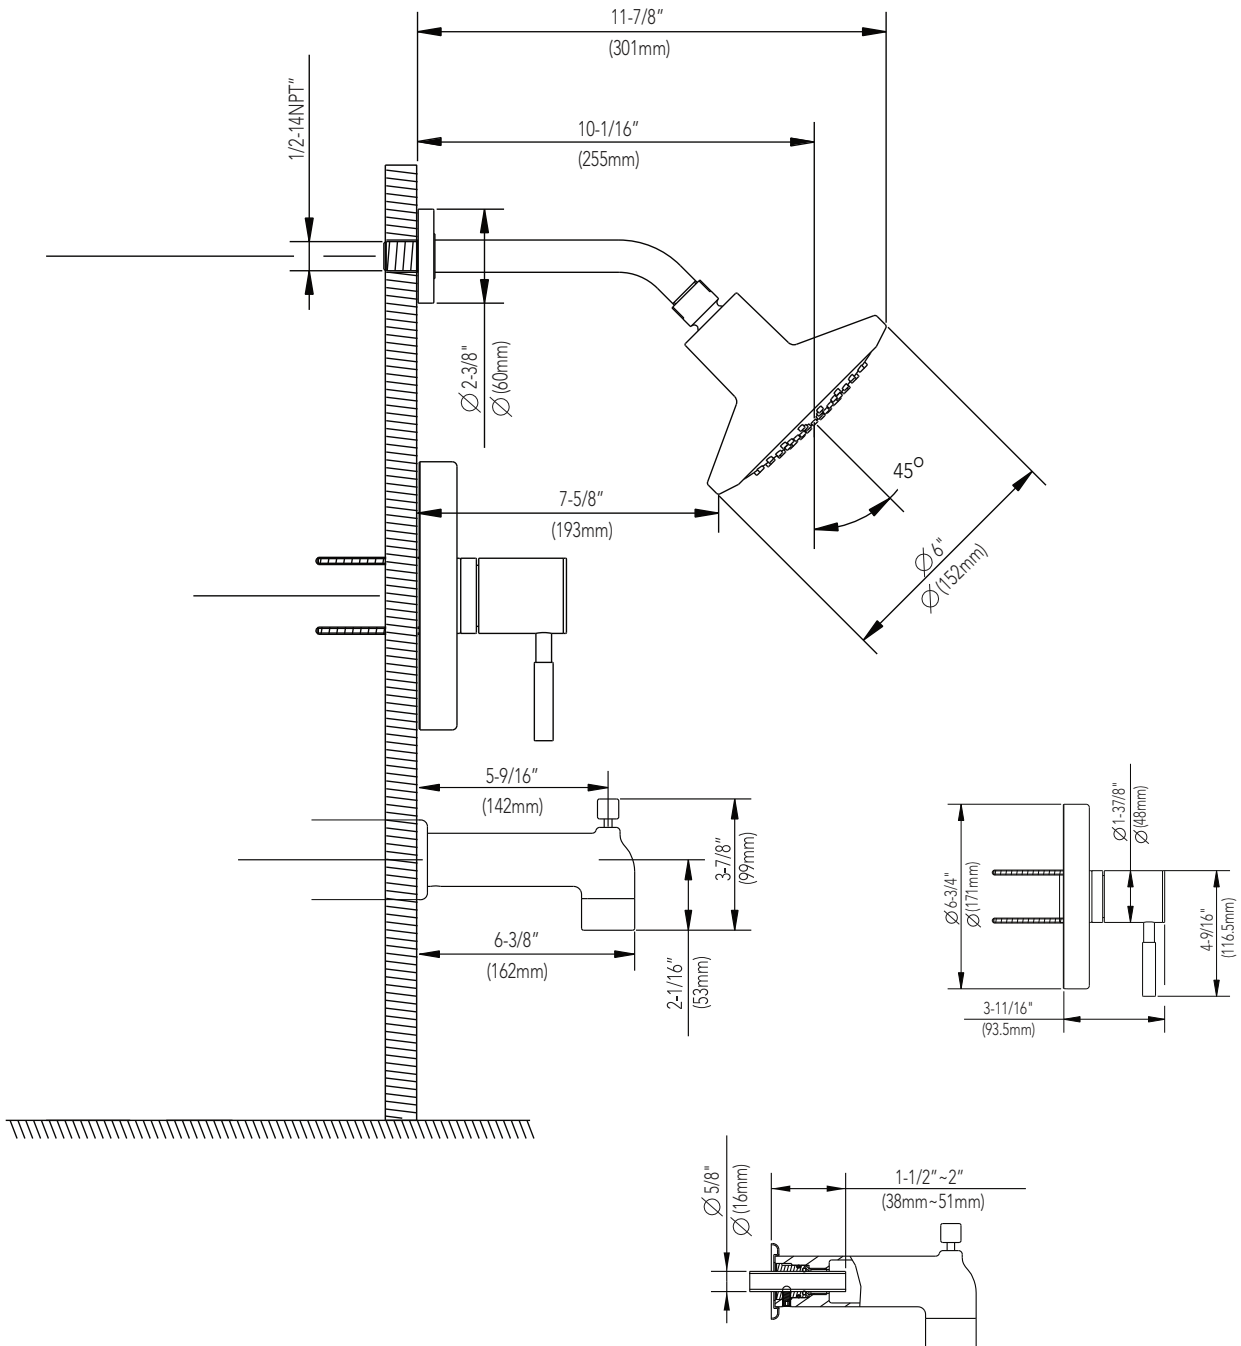

Mirabelle®

EDENTON COLLECTION

SINGLE-HANDLE TUB AND SHOWER TRIM KIT

Product Codes:

MIRE8030BN (brushed nickel)

MIRE8030CP (polished chrome)

- Solid brass construction
- Self cleaning nozzles on showerhead
- Showerhead 2.5 GPM
- Slip-fit spout with diverter
- Pressure balanced
- Use with ACCUFIT MIR3001 valve
- Installation, operating, care and maintenance instructions included
- Lifetime limited warranty
- Meets ANSI: A112.18.1M
- NSF/ANSI Std. 61 compliant
- cUPC/IAPMO listed
- Extension kit available- ACF3001EXT (finish specific)

See dimensional drawing on back

©2012 Ferguson Enterprises, Inc. All Rights Reserved 9675 12/11

Mirabelle®

EDENTON COLLECTION

SINGLE-HANDLE TUB AND SHOWER TRIM KIT

Product Codes:

MIRE8030BN (brushed nickel)

MIRE8030CP (polished chrome)

All dimensions are based on original specifications and are subject to change and variation.