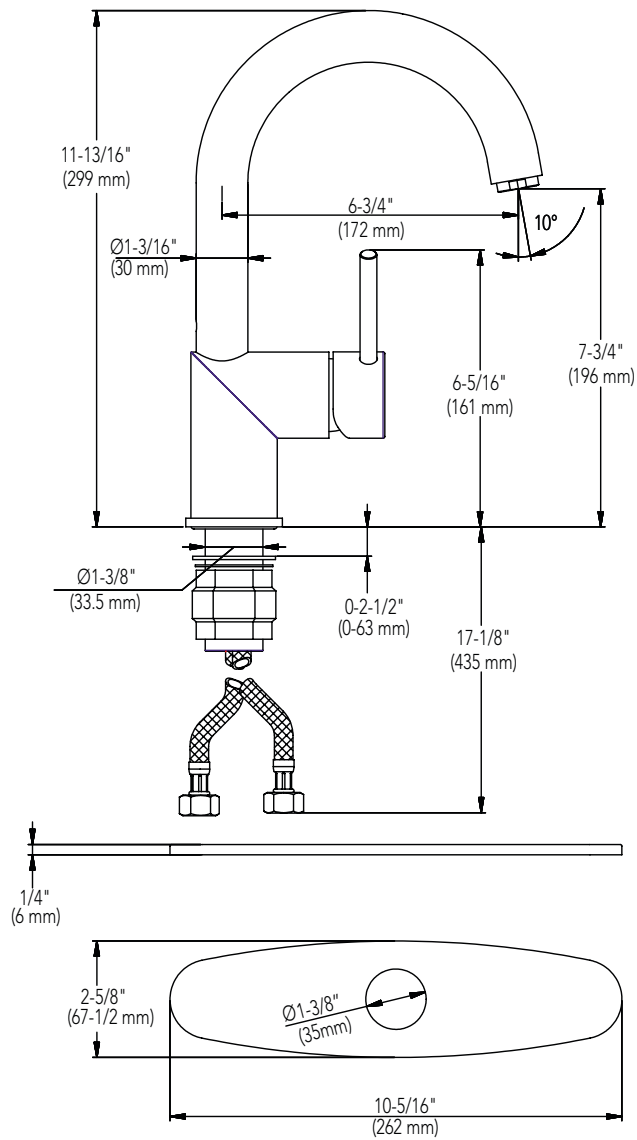

Mirabelle®

RAVENEL COLLECTION

SINGLE-HANDLE SECONDARY SINK FAUCET

Product Codes:

MIRXRA102CP (polished chrome)

MIRXRA102SS (stainless steel)

- Contemporary style
- Spout swivels 360 degrees
- Ceramic disc cartridge
- Solid brass construction
- 2.2 GPM
- Extra long shank allows for thick counter installation
- Install as a single-hole mount or with deck plate
- Installation, operating, and care and maintenance instructions included
- Limited lifetime warranty
- Meets ANSI: A112.18.1M
- NSF/ANSI Std. 61 compliant
- Complies with California Lead Plumbing Laws (AB 1953)
- cUPC/IAPMO listed
- ADA compliant
- Replacement cartridge available - MIR280910000

MIRXRA102SS (stainless steel)

Note: All dimensions and specifications are nominal and may vary +/- 1/4. Use actual products for accuracy in critical situations.