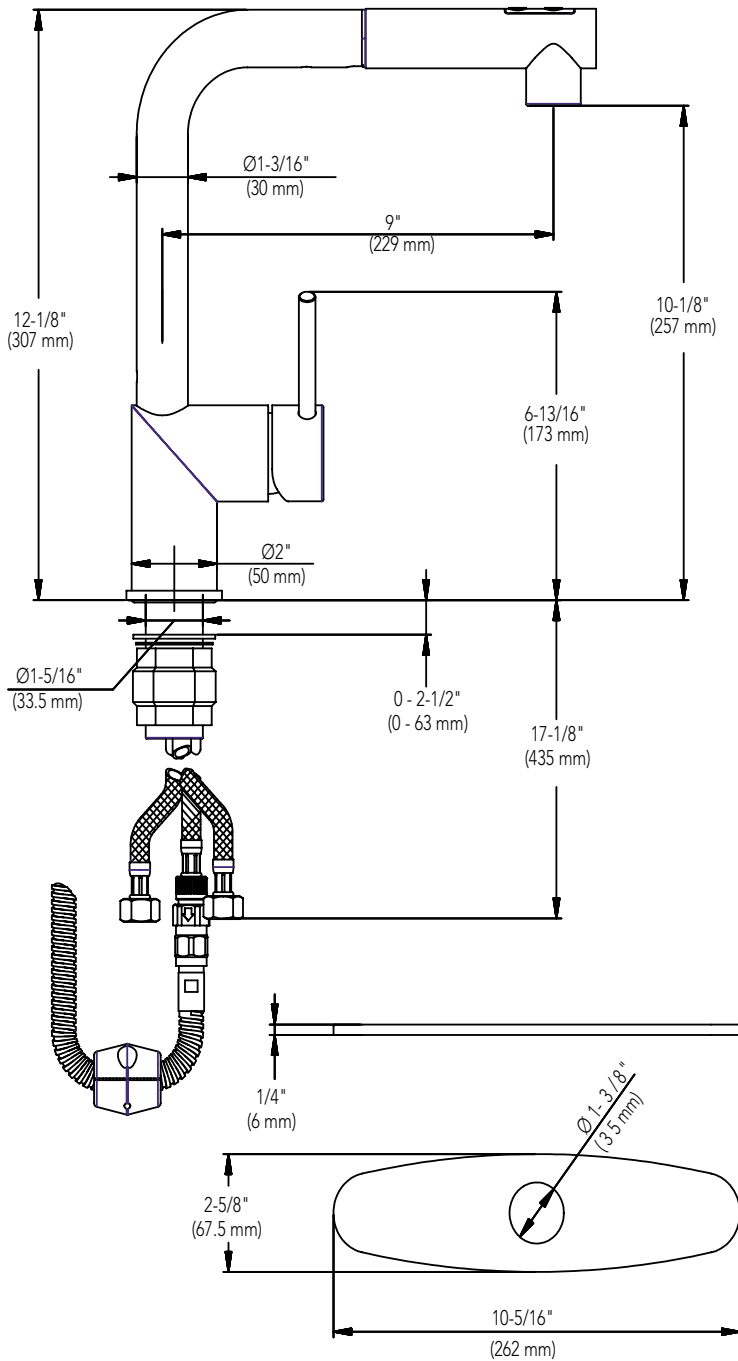

Mirabelle®

RAVENEL COLLECTION

SINGLE-HANDLE KITCHEN FAUCET WITH PULL-OUT SPRAY

Product Codes:

MIRXCRA120CP (polished chrome)

MIRXCRA120SS (stainless steel)

- Contemporary style with pull-out hand spray
- Spout swivels 360 degrees
- Ceramic disc cartridge
- Solid brass construction
- 1.75 GPM flow (Cal Green Compliant)
- Extra long shank allows for thick counter installation
- Install as a single-hole mount or with deck plate
- 58" non-kink nylon pull-out hose
- Diverts from spray to stream without shutting off water
- Installation, operating, and care and maintenance instructions included
- Limited lifetime warranty
- Meets ANSI: A112.18.1M
- NSF/ANSI Std. 61 compliant
- Complies with California Lead Plumbing Laws (AB 1953)
- cUPC/IAPMO listed
- ADA compliant
- Replacement cartridge available - MIR280910000

See dimensional drawing on back

© 2013 Ferguson Enterprises, Inc. All Rights Reserved 15398 Rev. 03/13

Mirabelle®

RAVENEL COLLECTION

SINGLE-HANDLE KITCHEN FAUCET WITH PULL-OUT SPRAY

Product Codes:

MIRXCRA120CP (polished chrome)

MIRXCRA120SS (stainless steel)

Note: All dimensions and specifications are nominal and may vary $\pm 1/4$. Use actual products for accuracy in critical situations.