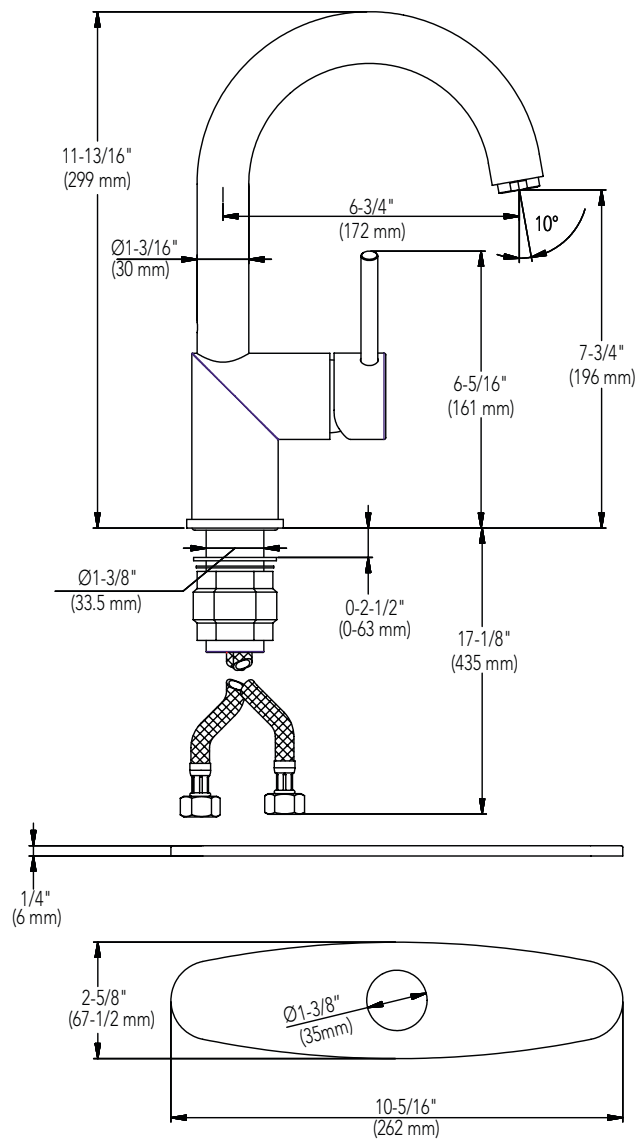

Mirabelle®

RAVENEL COLLECTION

SINGLE-HANDLE SECONDARY SINK FAUCET

Product Codes:

MIRXCRA102CP (polished chrome)

MIRXCRA102SS (stainless steel)

Note: All dimensions and specifications are nominal and may vary +/- 1/4. Use actual products for accuracy in critical situations.