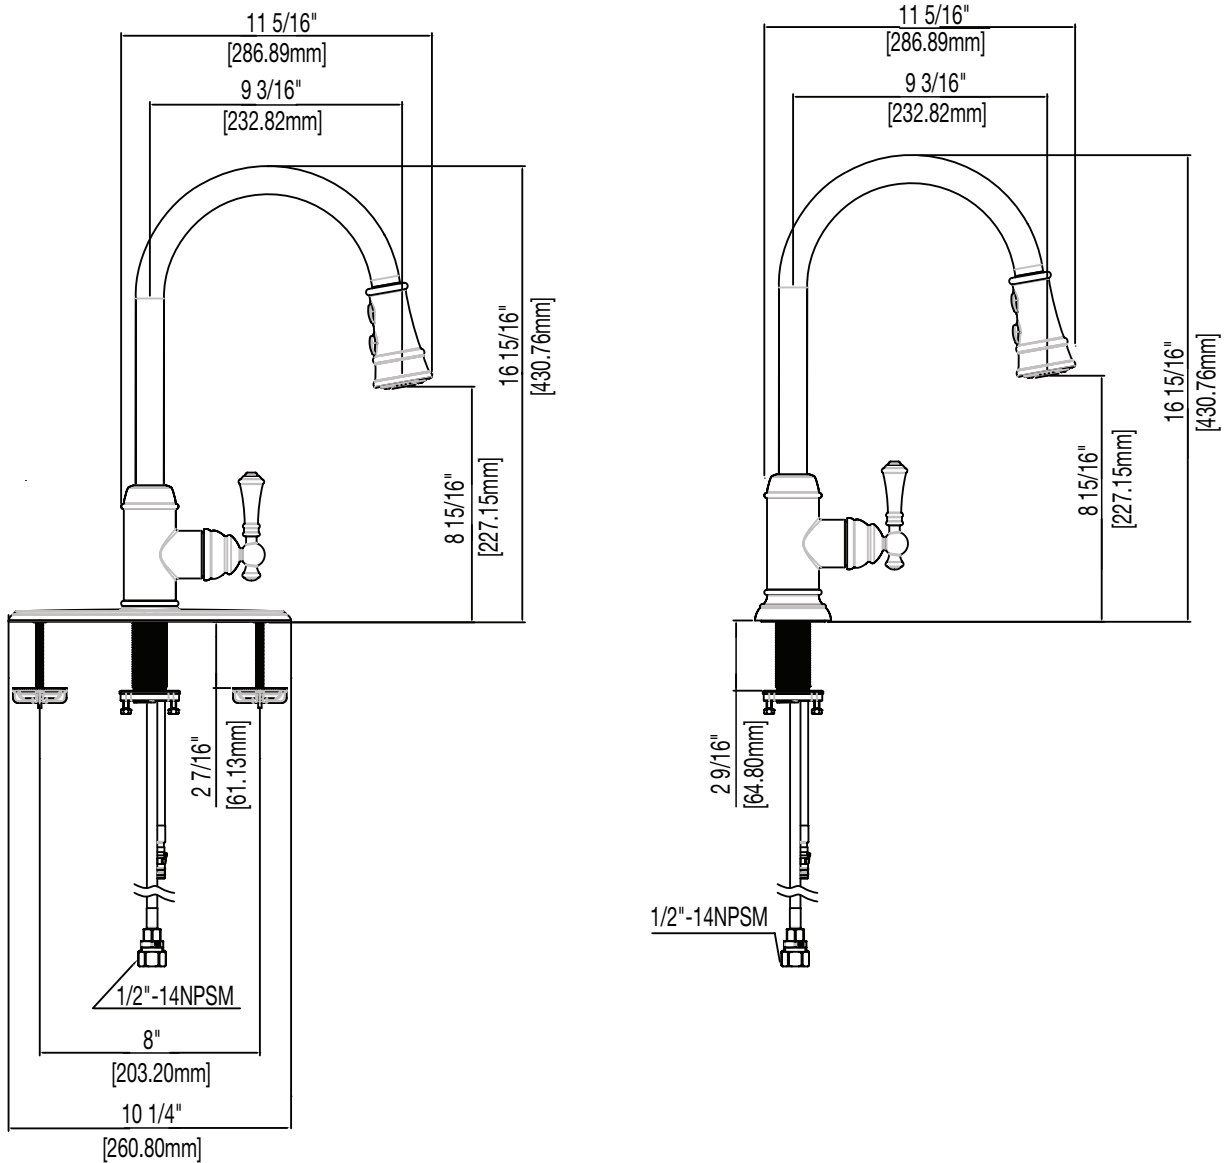

Mirabelle®

AMBERLEY COLLECTION

SINGLE HANDLE PULL-DOWN KITCHEN FAUCET

Product Codes:

MIRXCAM100CP (polished chrome)

MIRXCAM100SS (stainless steel)

MIRXCAM100ORB (oil rubbed bronze)

- Ceramic disc cartridge
- Metal handle
- Non-kink nylon hose
- 3-Function sprayer -stream, full spray & pause with 360° swivel
- Diverts from spray to stream without shutting off water
- Single hole or 3-hole sink installation
- Max. flow rate: 1.8 GPM at 60 PSI
- Optional deck plate
- Replacement cartridge -MIR335F529DWTY
- Lifetime limited warranty
- With 360° swivel spout
- Meets ANSI:A112.18.1M
- cUPC/IAPMO listed
- ADA complian

See dimensional drawing on back

©2013 Ferguson Enterprises, Inc. All Rights Reserved 16249 Rev. 06/13

Mirabelle®

AMBERLEY COLLECTION

SINGLE HANDLE PULL-DOWN KITCHEN FAUCET

Product Codes:

MIRXCAM100CP (polished chrome)

MIRXCAM100SS (stainless steel)

MIRXCAM100ORB (oil rubbed bronze)

Note: All dimensions and specifications are nominal and may vary +/- 1/4". Use actual products for accuracy in critical situations.