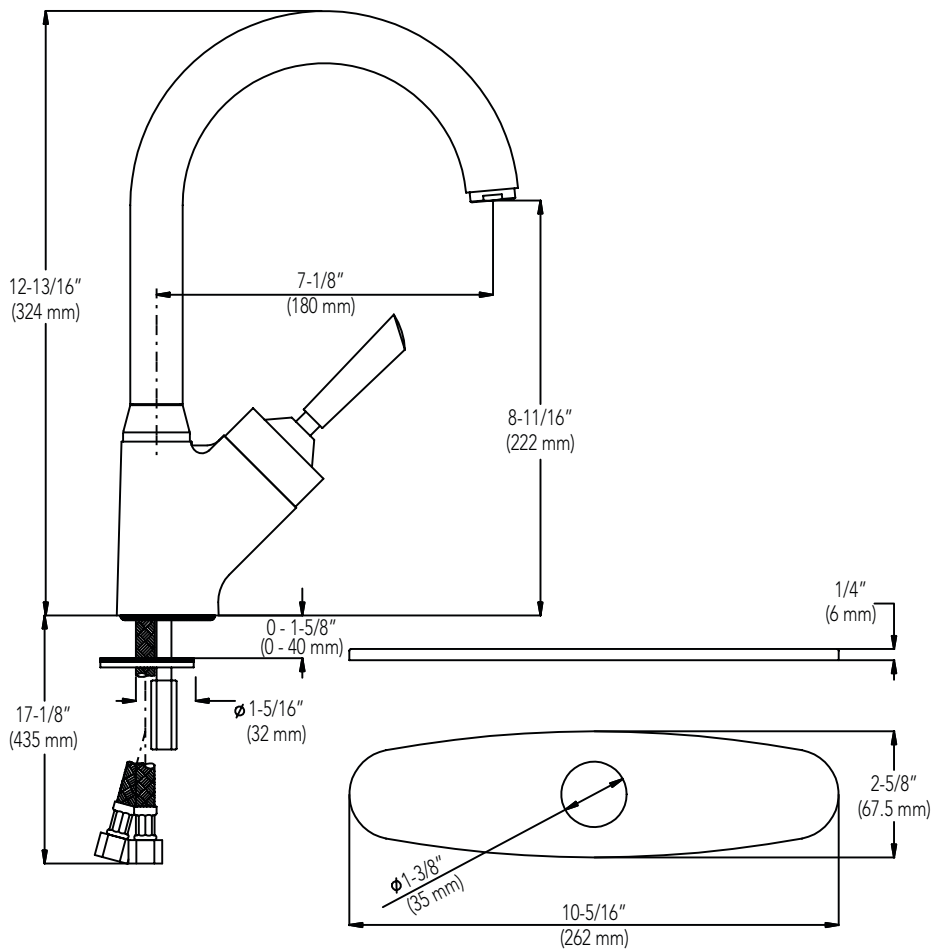

Mirabelle®

ALLEDONIA COLLECTION

SINGLE-HANDLE SECONDARY SINK FAUCET

Product Codes:

MIRXCAL102CP (polished chrome)

MIRXCAL102SS (stainless steel)

- Ultra modern joystick handle
- Spout swivels 360 degrees
- Ceramic disc cartridge
- Solid brass construction
- 1.75 GPM flow (Cal Green Compliant)
- Extra long shank allows for thick counter installation
- Install as a single-hole mount or with deck plate
- Installation, operating, and care and maintenance instructions included
- Limited lifetime warranty
- Meets ANSI: A112.18.1M
- NSF/ANSI Std. 61 compliant
- Complies with California Lead Plumbing Laws (AB 1953)
- cUPC/IAPMO listed
- ADA compliant
- Replacement cartridge available - MIR38850000

See dimensional drawing on back

©2013 Ferguson Enterprises, Inc. All Rights Reserved 14934 03/13

Mirabelle®

ALLEDONIA COLLECTION

SINGLE-HANDLE SECONDARY SINK FAUCET

Product Codes:

MIRXCAL102CP (polished chrome)

MIRXCAL102SS (stainless steel)

Note: All dimensions and specifications are nominal and may vary \pm 1/4. Use actual products for accuracy in critical situations.