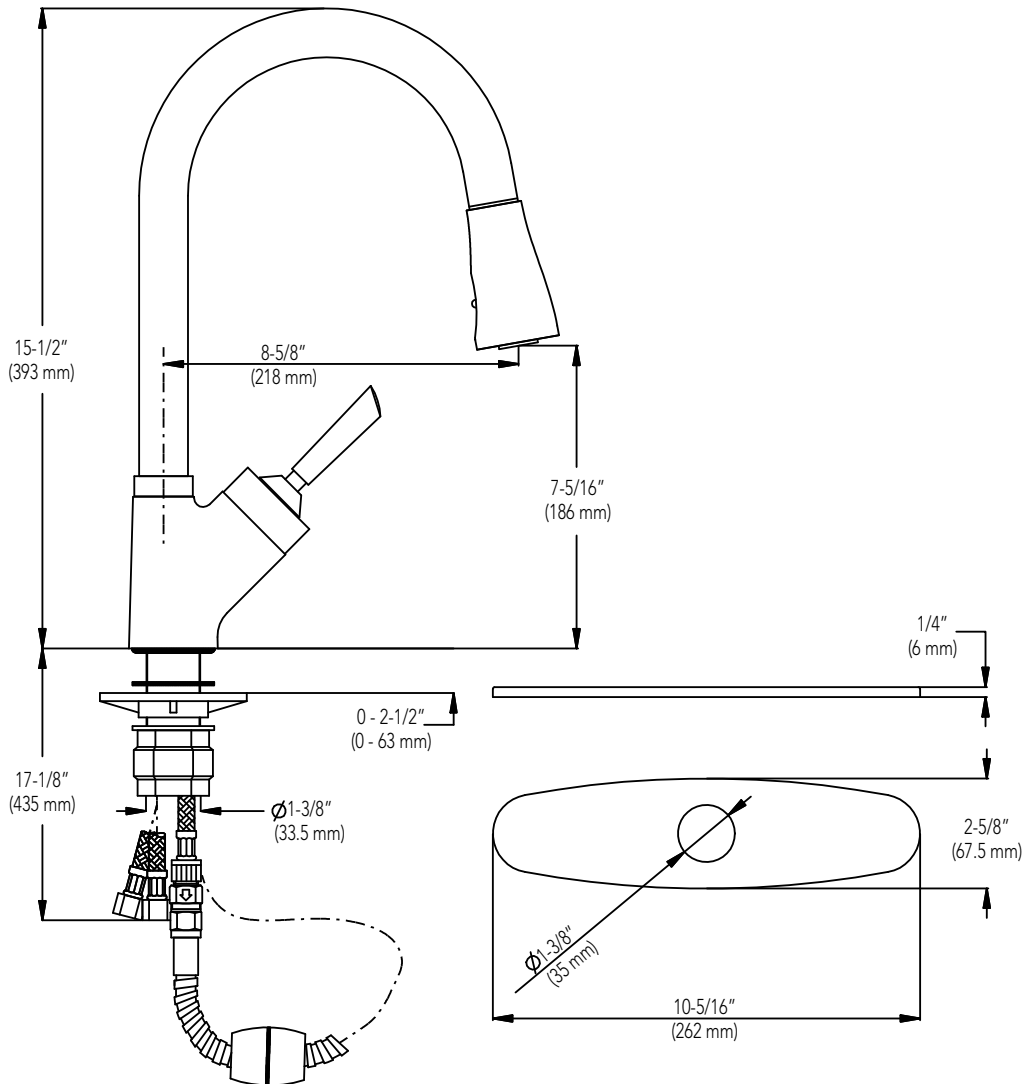

Mirabelle®

ALLEDONIA COLLECTION

SINGLE-HANDLE KITCHEN FAUCET WITH PULL-DOWN SPRAY

Product Codes:

MIRXCAL100CP (polished chrome)

MIRXCAL100SS (stainless steel)

- Ultra modern joystick handle with ergonomic hand spray
- Spout swivels 360 degrees
- Ceramic disc cartridge
- Solid brass construction
- 1.75 GPM flow (Cal Green Compliant)
- Extra long shank allows for thick counter installation
- Install as a single-hole mount or with deck plate
- 58" non-kink nylon pull-out hose
- Diverts from spray to stream without shutting off water
- Installation, operating, and care and maintenance instructions included
- Limited lifetime warranty
- Meets ANSI: A112.18.1M
- NSF/ANSI Std. 61 compliant
- Complies with California Lead Plumbing Laws (AB 1953)
- cUPC/IAPMO listed
- ADA compliant
- Replacement cartridge available - MIR38840000

See dimensional drawing on back

© 2013 Ferguson Enterprises, Inc. All Rights Reserved 15398 Rev. 03/13

Mirabelle®

ALLEDONIA COLLECTION

SINGLE-HANDLE KITCHEN FAUCET WITH PULL-DOWN SPRAY

Product Codes:

MIRXCAL100CP (polished chrome)

MIRXCAL100SS (stainless steel)

Note: All dimensions and specifications are nominal and may vary \pm 1/4. Use actual products for accuracy in critical situations.