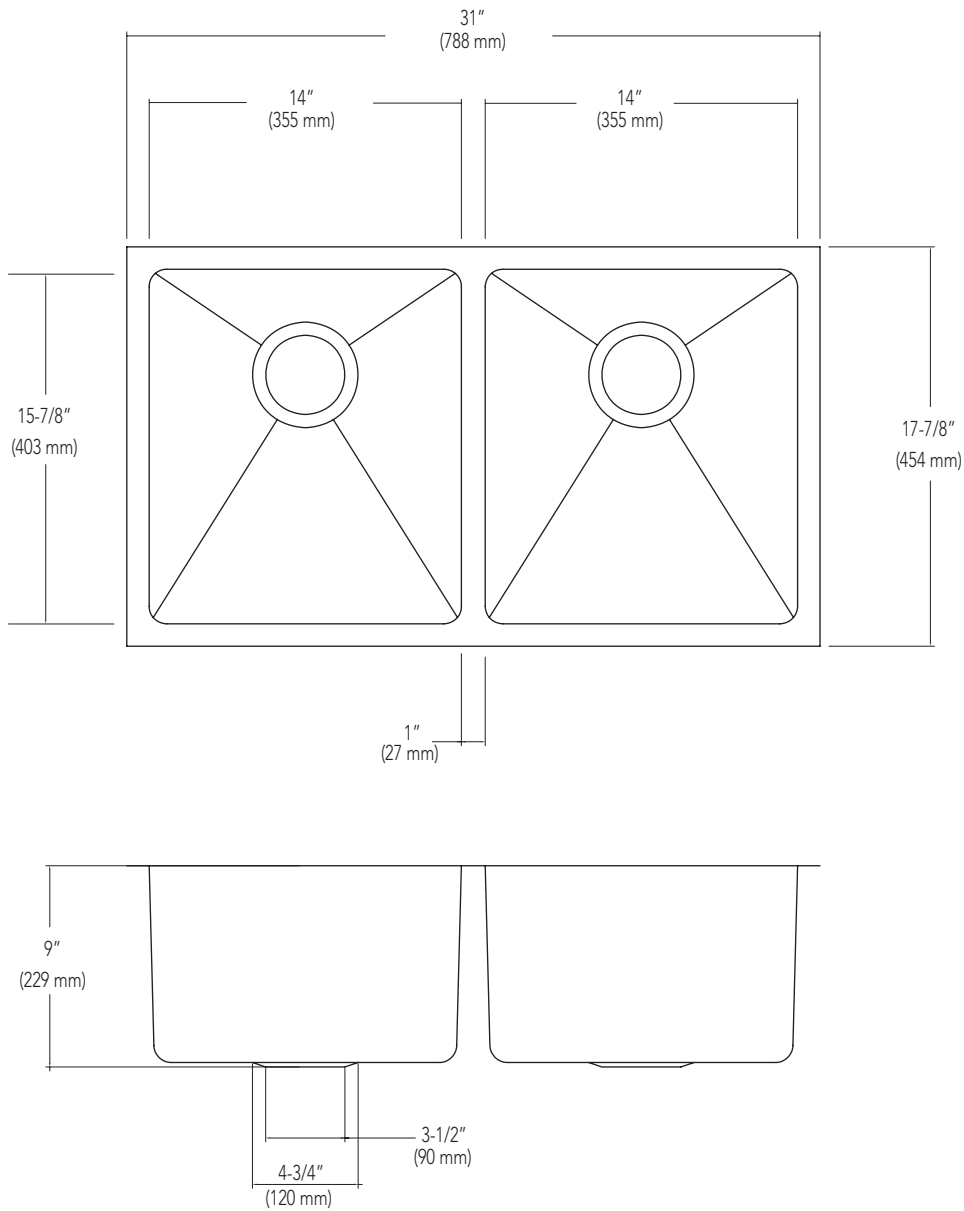

Mirabelle®

KITCHEN SINKS

TWO-BOWL UNDERMOUNT SINK

Dimensions:

31" x 17-7/8" overall size

14" x 15-7/8" bowl size

9" bowl depth

3-1/2" drain diameter

Product Code:

MIRUC3118E (brushed finish)

- Type 304 stainless steel
 - 16 gauge
 - Sound absorption pads and coating to minimize vibration and sound and increase durability
 - Mounting hardware and template included
 - Limited lifetime warranty
 - Meets ASME/ANSI A 112.19.3M
 - cUPC/IAPMO listed
- Recommended accessories
 - MB132974 Disposal flange with stopper, SS
 - MB132975 Disposal flange with stopper, BN
 - MB132978 Disposal flange with stopper, CP
 - MB132981 Basket strainer, SS
 - MB132982 Basket strainer, BN
 - MB132984 Basket strainer, CP
 - MIRG1416 Bottom grid, CP

Mirabelle®

KITCHEN SINKS

TWO-BOWL UNDERMOUNT SINK

Product Code:
MIRUC3118E (brushed finish)

Note: All dimensions and specifications are nominal and may vary +/- 1/4". Use actual products for accuracy in critical situations.